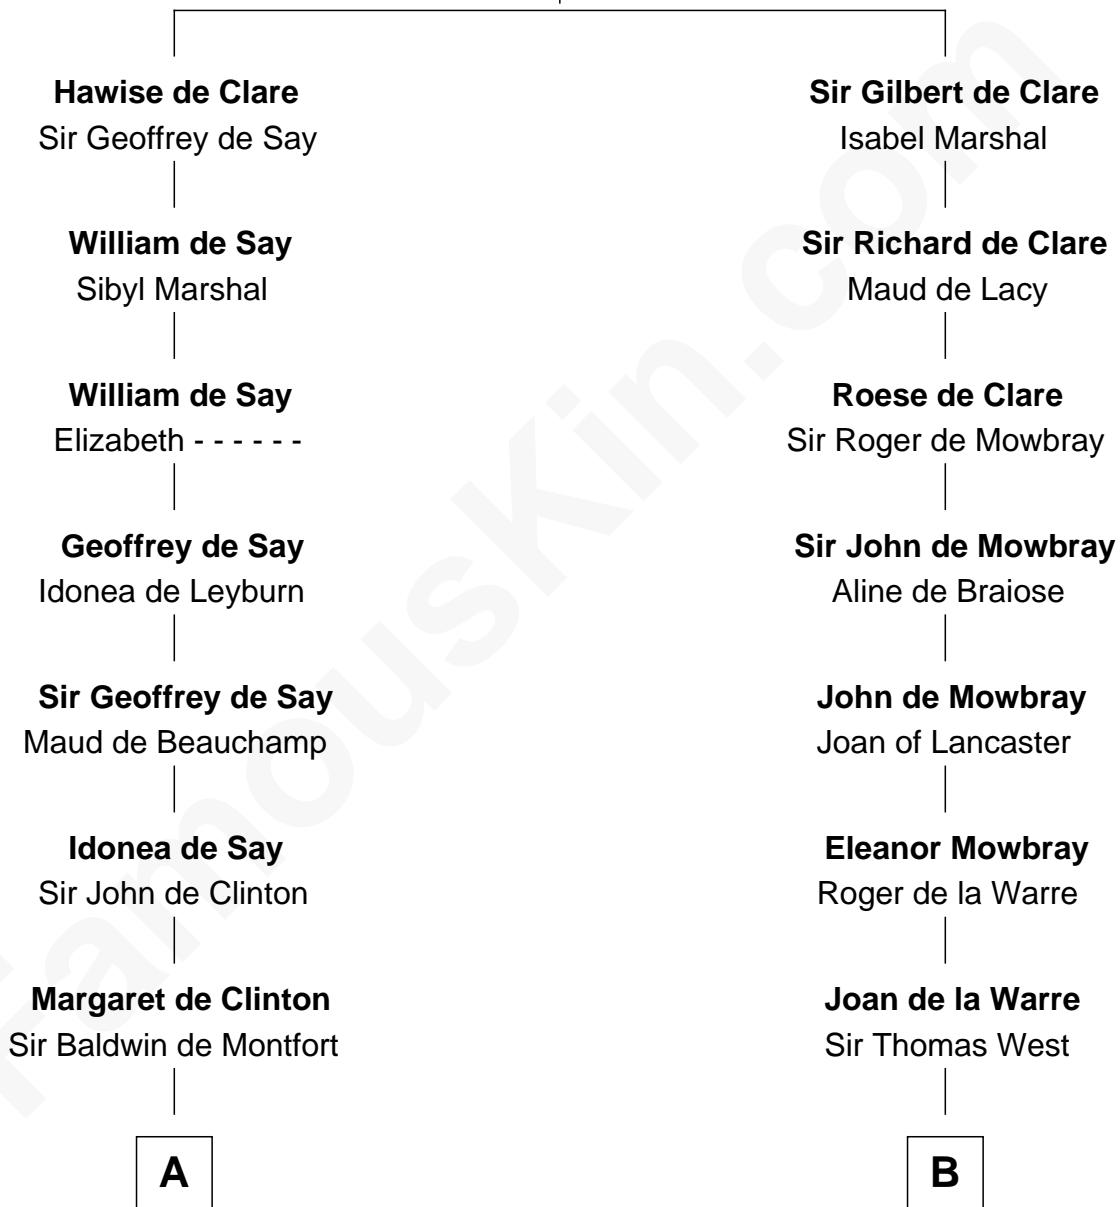

FamousKin.com Relationship Chart of

Abraham Baldwin

Signer of the U.S. Constitution

19th cousin 1 time removed of

William C. C. Claiborne

1st Governor of Louisiana

Richard de Clare
Amice of Gloucester

C

Abigail Baldwin

Samuel Baldwin

Timothy Baldwin

Bathsheba Stone

Michael Baldwin

Lucy Dudley

Abraham Baldwin

Signer of the U.S. Constitution

D

Nathaniel Claiborne

Jane Cole

William Claiborne

Mary Leigh

William C. C. Claiborne

1st Governor of Louisiana

FamousKin.com