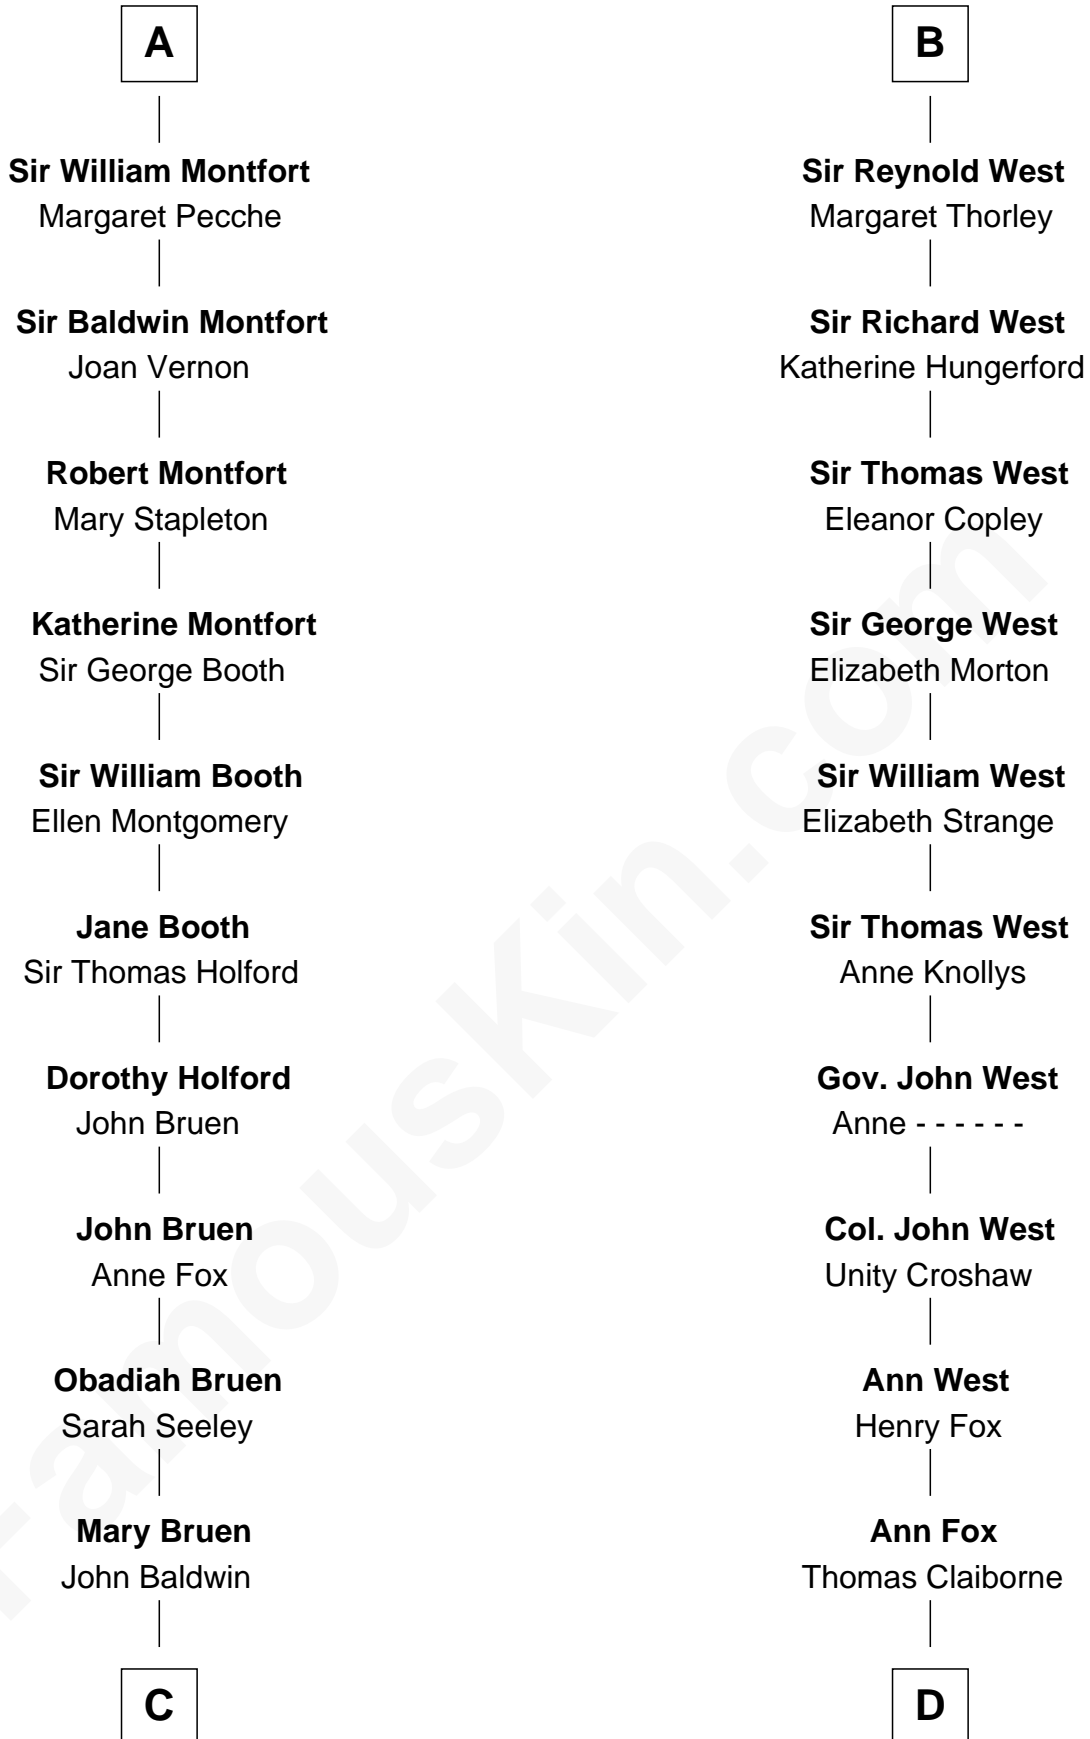

FamousKin.com Relationship Chart of

Abraham Baldwin

Signer of the U.S. Constitution

19th cousin 1 time removed of

William C. C. Claiborne

1st Governor of Louisiana

Richard de Clare
Amice of Gloucester

C

Abigail Baldwin

Samuel Baldwin

Timothy Baldwin

Bathsheba Stone

Michael Baldwin

Lucy Dudley

Abraham Baldwin

Signer of the U.S. Constitution