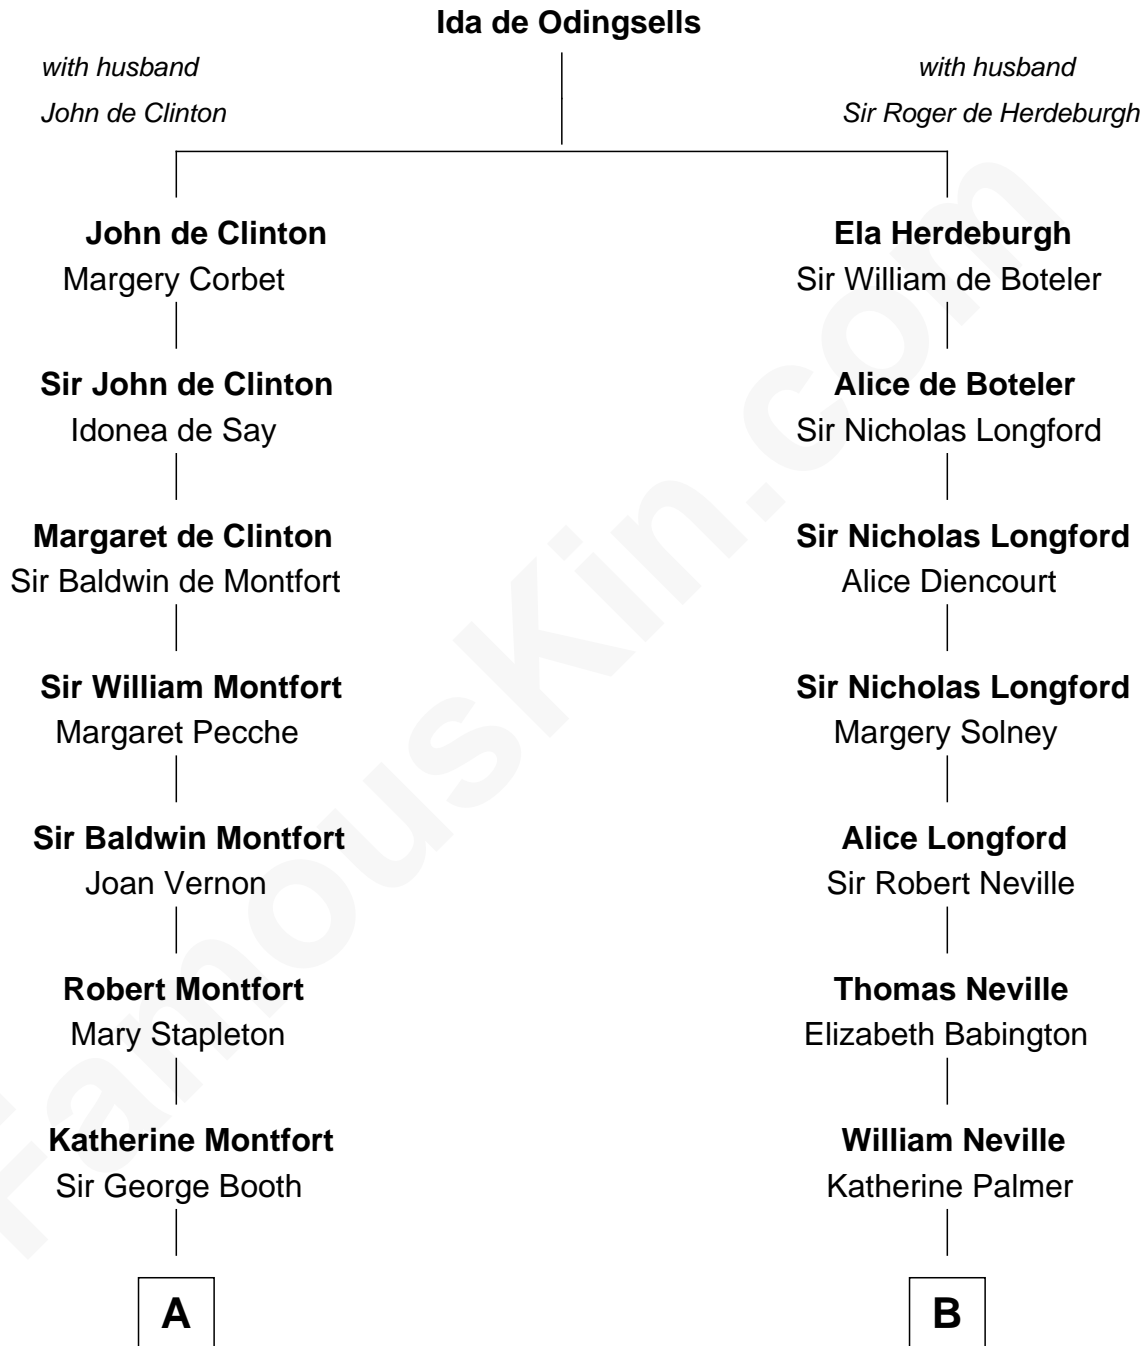

FamousKin.com Relationship Chart of

Abraham Baldwin

Signer of the U.S. Constitution

16th cousin 1 time removed of

William C. C. Claiborne

1st Governor of Louisiana

A

Sir William Booth
Ellen Montgomery

Jane Booth
Sir Thomas Holford

Dorothy Holford
John Bruen

John Bruen
Anne Fox

Obadiah Bruen
Sarah Seeley

Mary Bruen
John Baldwin

Abigail Baldwin
Samuel Baldwin

Timothy Baldwin
Bathsheba Stone

Michael Baldwin
Lucy Dudley