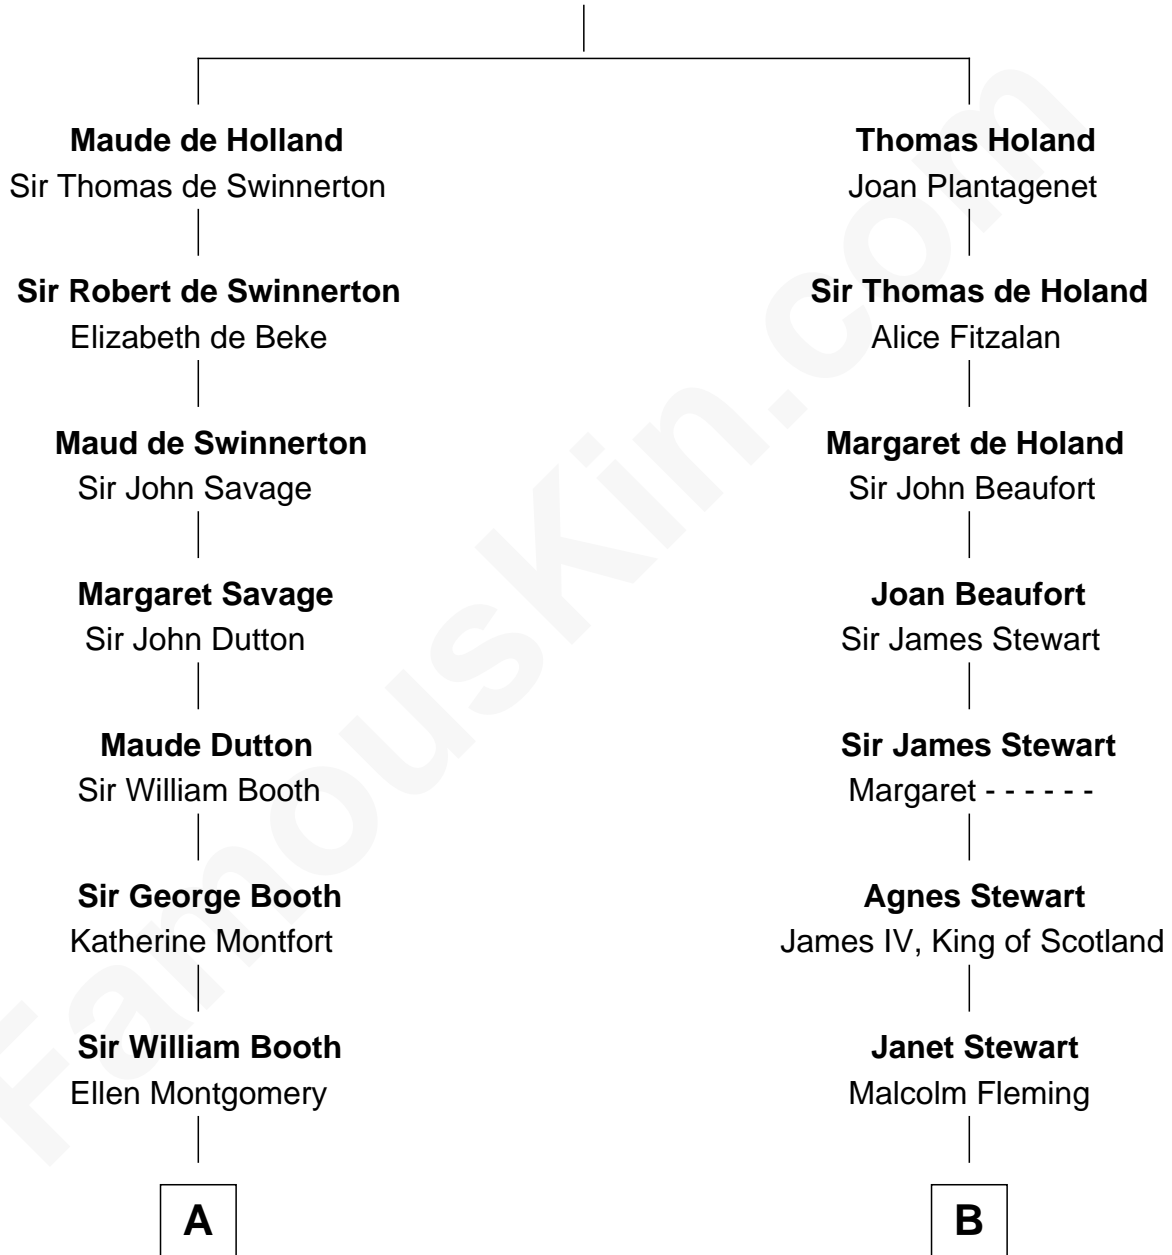

# FamousKin.com Relationship Chart of

**Abraham Baldwin**

*Signer of the U.S. Constitution*

15th cousin 5 times removed of

**Howard Dean**

*79th Governor of Vermont*

**Sir Robert de Holland**

Maude la Zouche

C

**Thomas A. Maitland**  
Helen Abby Van Voorhis

**James William Maitland**  
Sylvia Wigglesworth

**Andrea Belden Maitland**  
Howard Brush Dean

**Howard Dean**  
*79th Governor of Vermont*