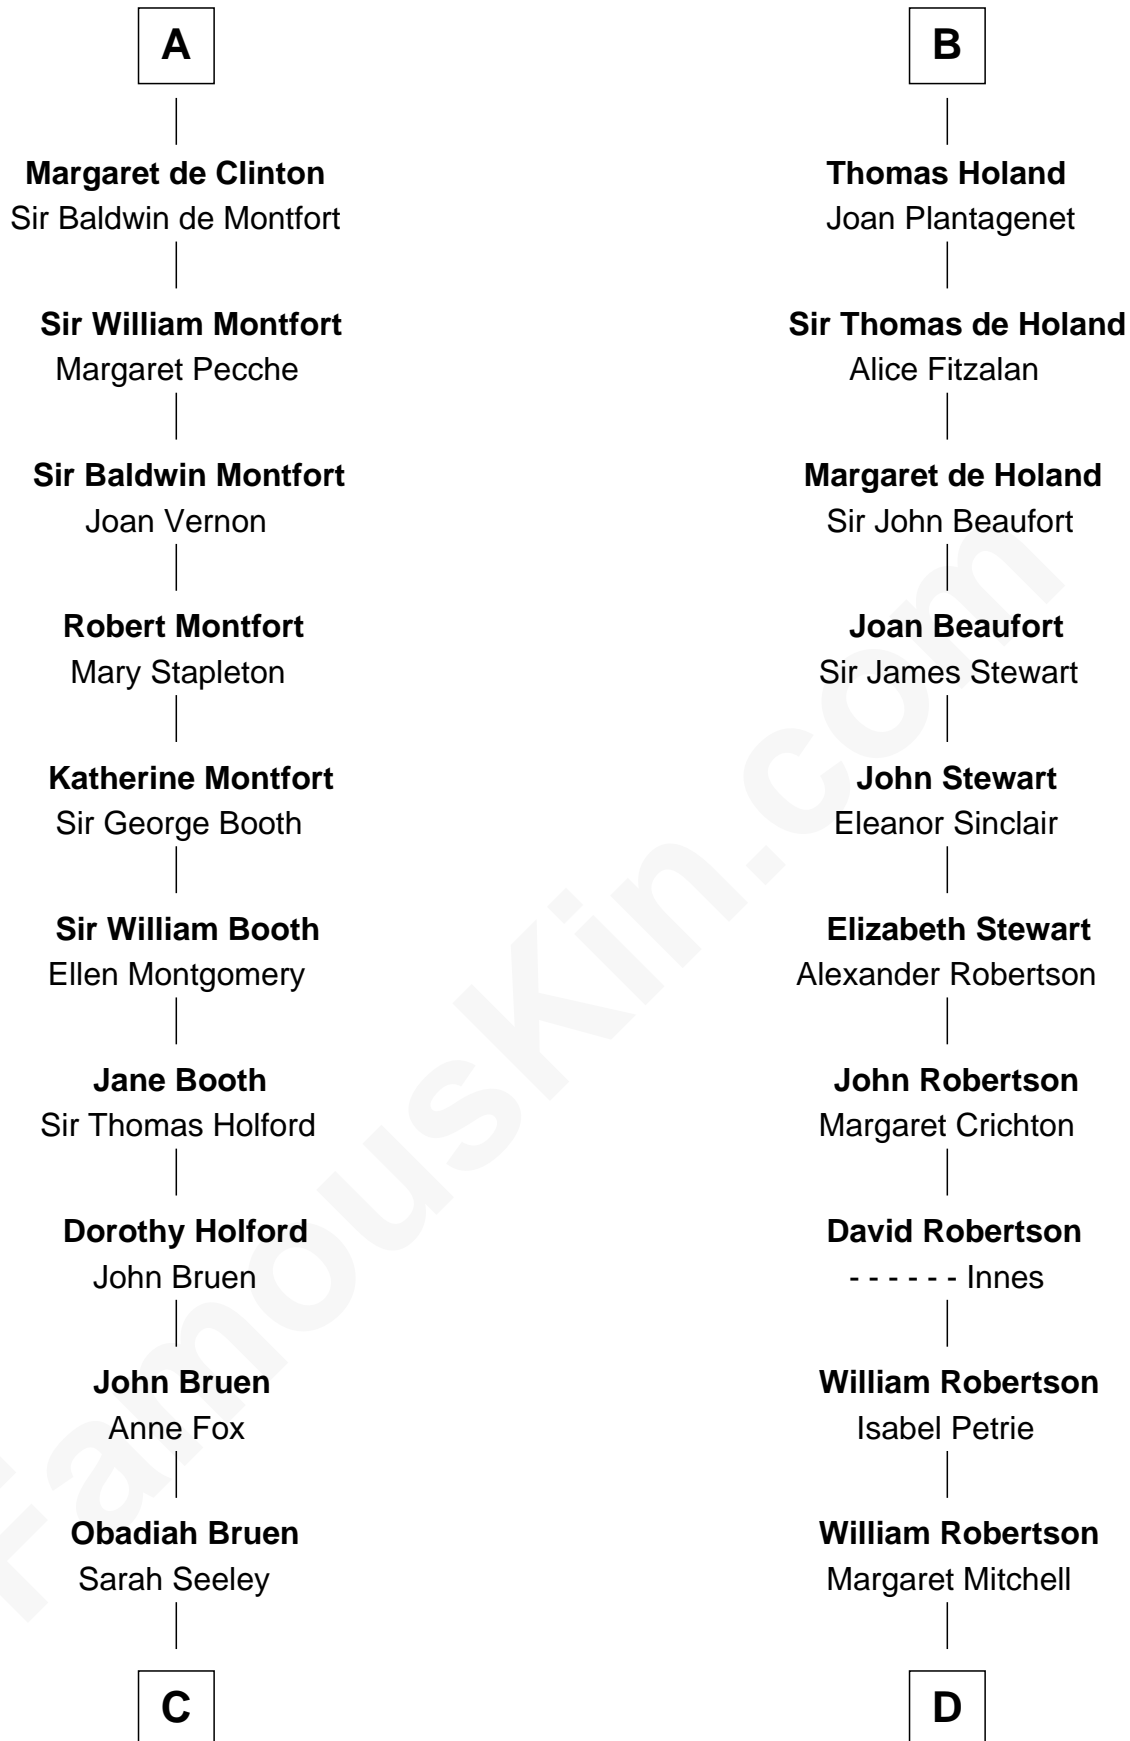

FamousKin.com

Relationship Chart of

Abraham Baldwin

Signer of the U.S. Constitution

19th cousin 2 times removed of

Patrick Henry

1st and 6th Governor of Virginia

C

Mary Bruen
John Baldwin

Abigail Baldwin
Samuel Baldwin

Timothy Baldwin
Bathsheba Stone

Michael Baldwin
Lucy Dudley

Abraham Baldwin
Signer of the U.S. Constitution

D

Jean Robertson
Alexander Henry

John Henry
Mrs. Sarah Winston Syme