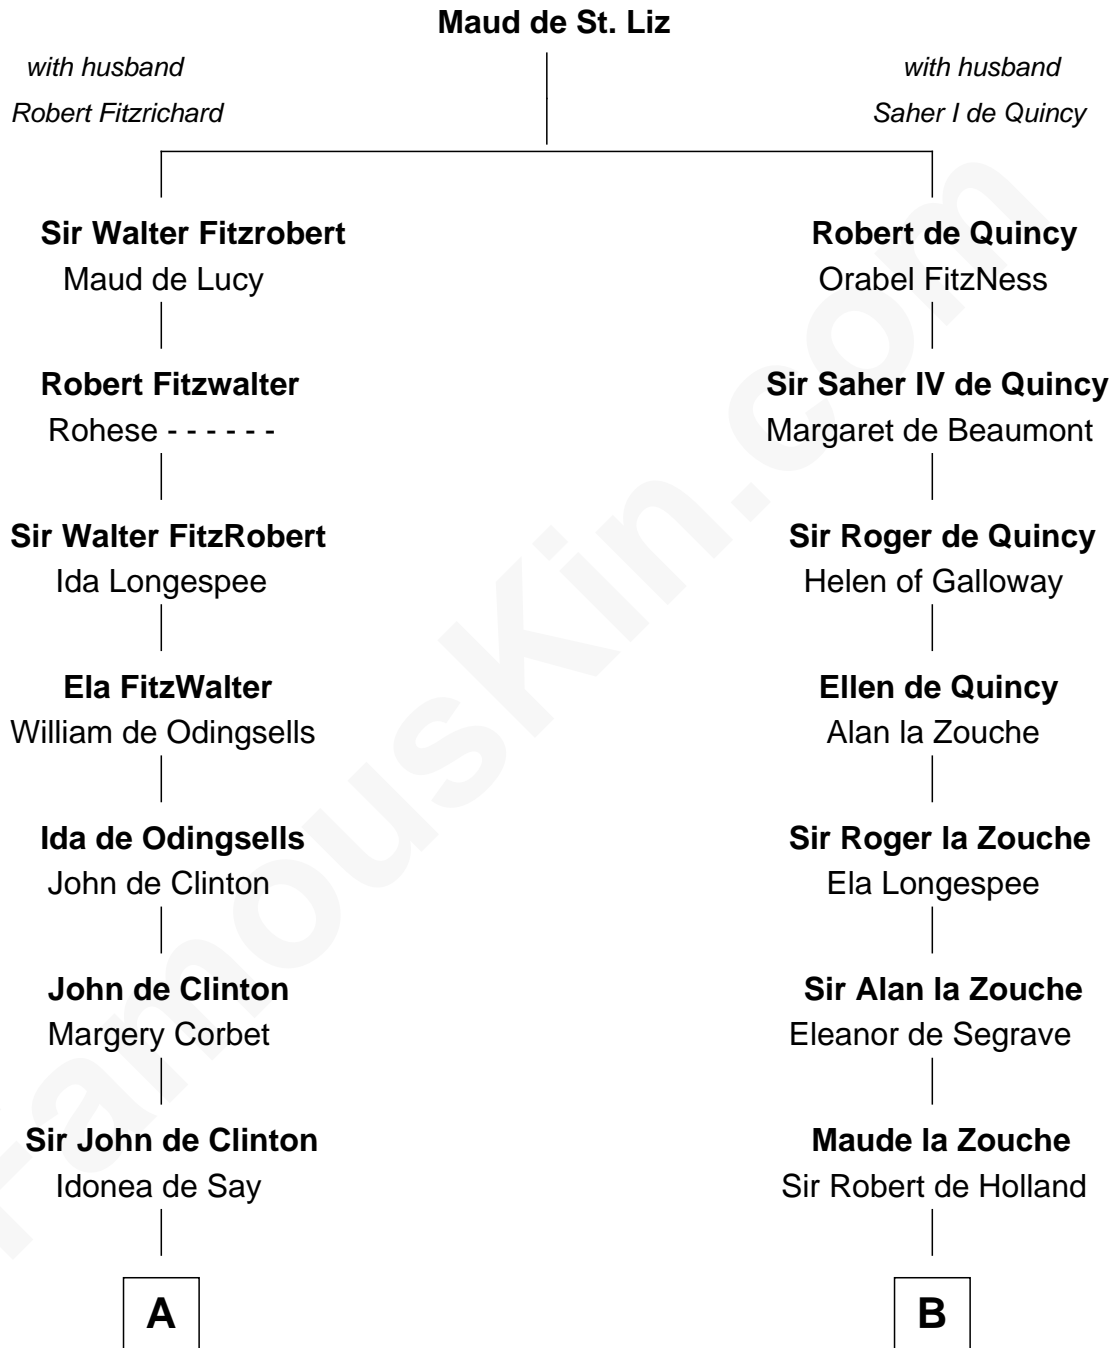

FamousKin.com

Relationship Chart of

Abraham Baldwin

Signer of the U.S. Constitution

19th cousin 2 times removed of

Patrick Henry

1st and 6th Governor of Virginia

C

Mary Bruen
John Baldwin

Abigail Baldwin
Samuel Baldwin

Timothy Baldwin
Bathsheba Stone

Michael Baldwin
Lucy Dudley

Abraham Baldwin
Signer of the U.S. Constitution

D

Jean Robertson
Alexander Henry

John Henry
Mrs. Sarah Winston Syme