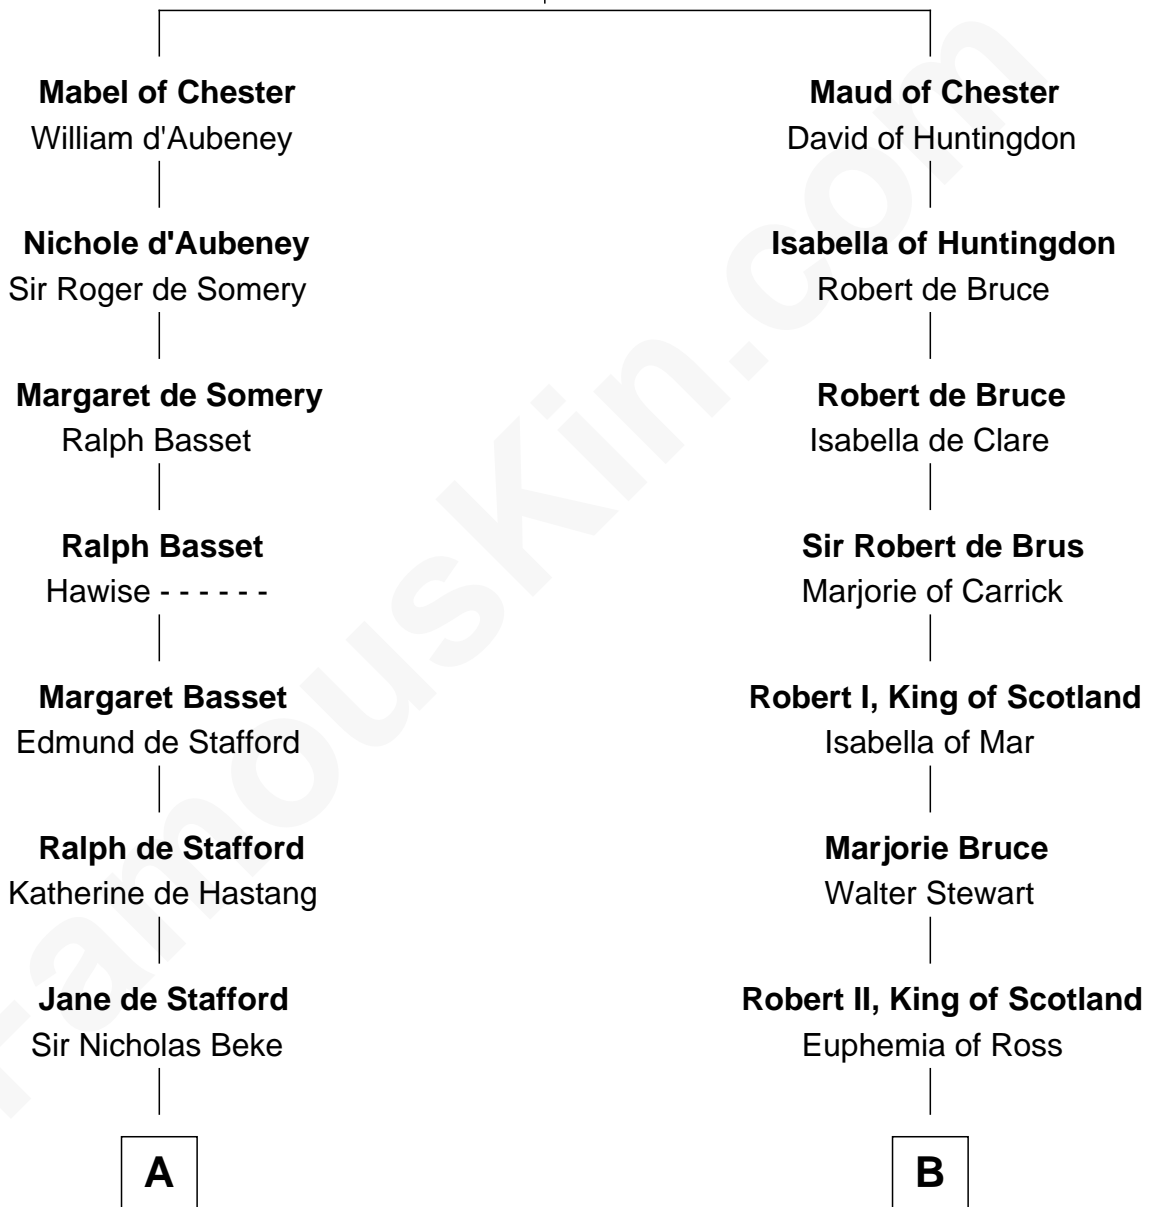

FamousKin.com Relationship Chart of

Abraham Baldwin

Signer of the U.S. Constitution

18th cousin 3 times removed of

Patrick Henry

1st and 6th Governor of Virginia

Hugh de Kevelioc
Bertrade de Montfort

C

Mary Bruen
John Baldwin

Abigail Baldwin
Samuel Baldwin

Timothy Baldwin
Bathsheba Stone

Michael Baldwin
Lucy Dudley

Abraham Baldwin
Signer of the U.S. Constitution

D

John Henry
Mrs. Sarah Winston Syme

Patrick Henry
1st & 6th Gov. of Virginia