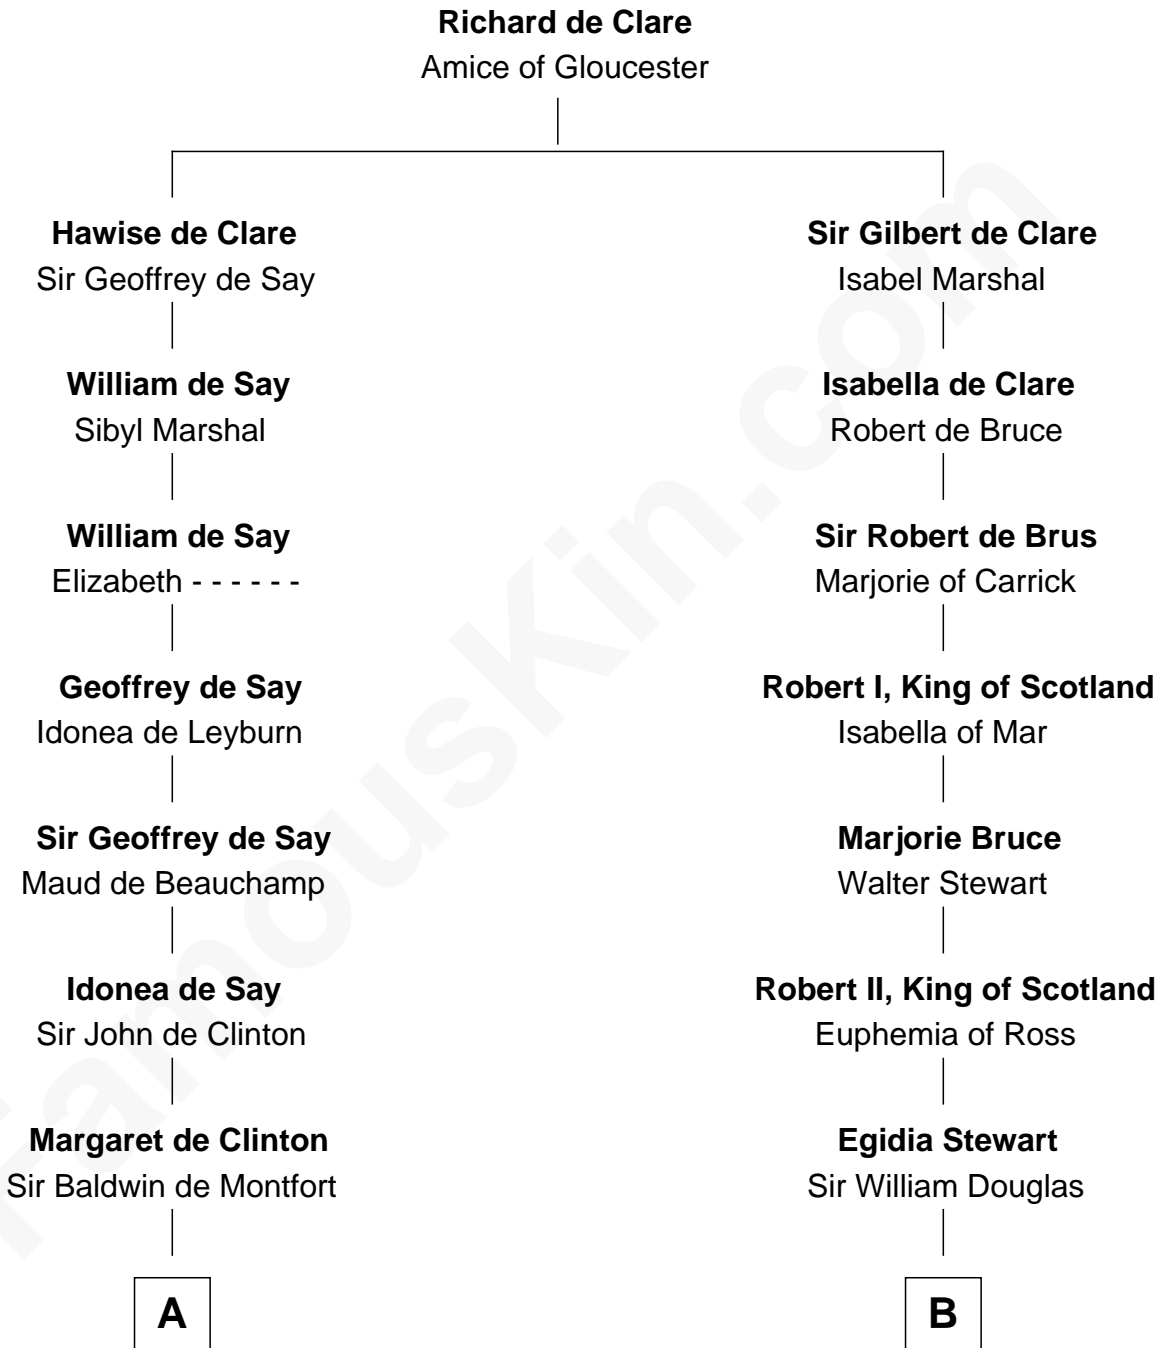

# FamousKin.com Relationship Chart of

**Abraham Baldwin**

*Signer of the U.S. Constitution*

17th cousin 3 times removed of

**Patrick Henry**

*1st and 6th Governor of Virginia*

**C**

—  
**Abigail Baldwin**  
Samuel Baldwin

—  
**Timothy Baldwin**  
Bathsheba Stone

—  
**Michael Baldwin**  
Lucy Dudley

—  
**Abraham Baldwin**  
*Signer of the U.S. Constitution*

FamousKin.com