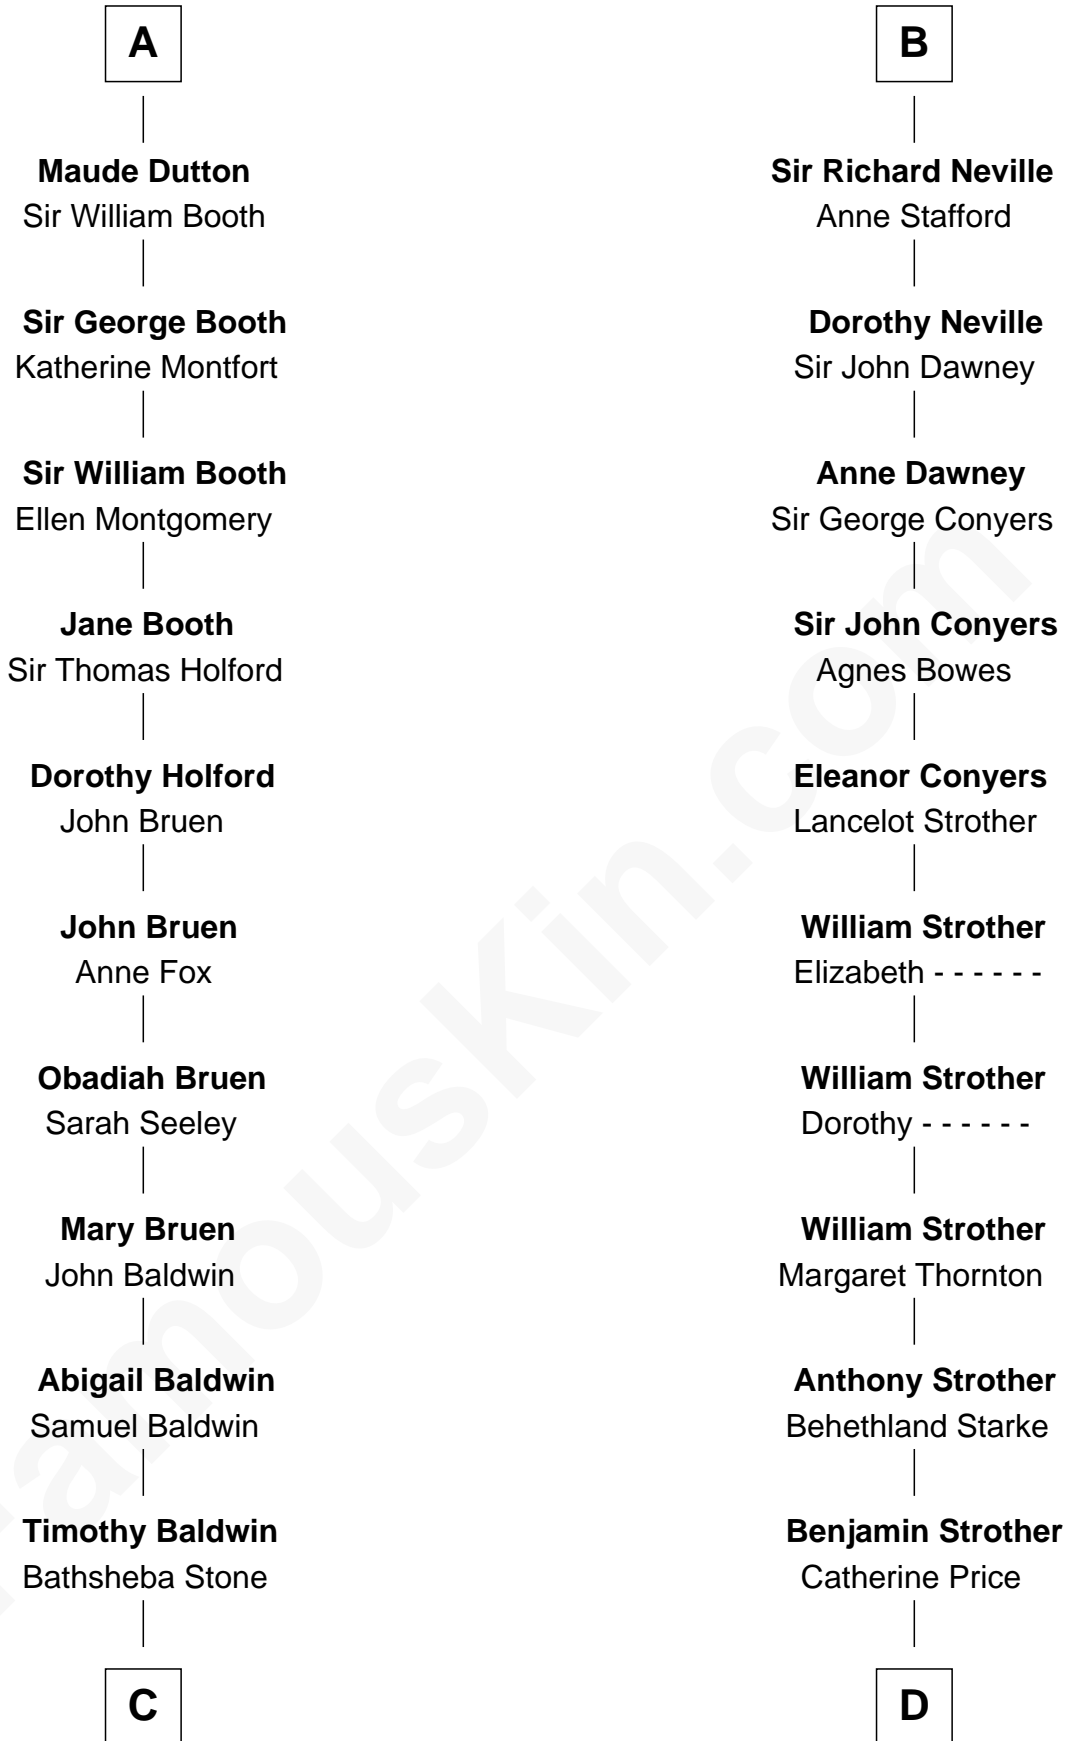

FamousKin.com Relationship Chart of

Abraham Baldwin

Signer of the U.S. Constitution

18th cousin 3 times removed of

Randolph Scott

Movie Actor

Alan la Zouche

Ellen de Quincy

C

Michael Baldwin

Lucy Dudley

Abraham Baldwin

Signer of the U.S. Constitution

D

Catherine Price Strother

Joseph Minor Crane

John William Crane

Margaret Ann Sadler

Joseph Minor Crane

Lavinia Lionberger

Lucy Lionberger Crane

George Grant Scott

Randolph Scott

Movie Actor