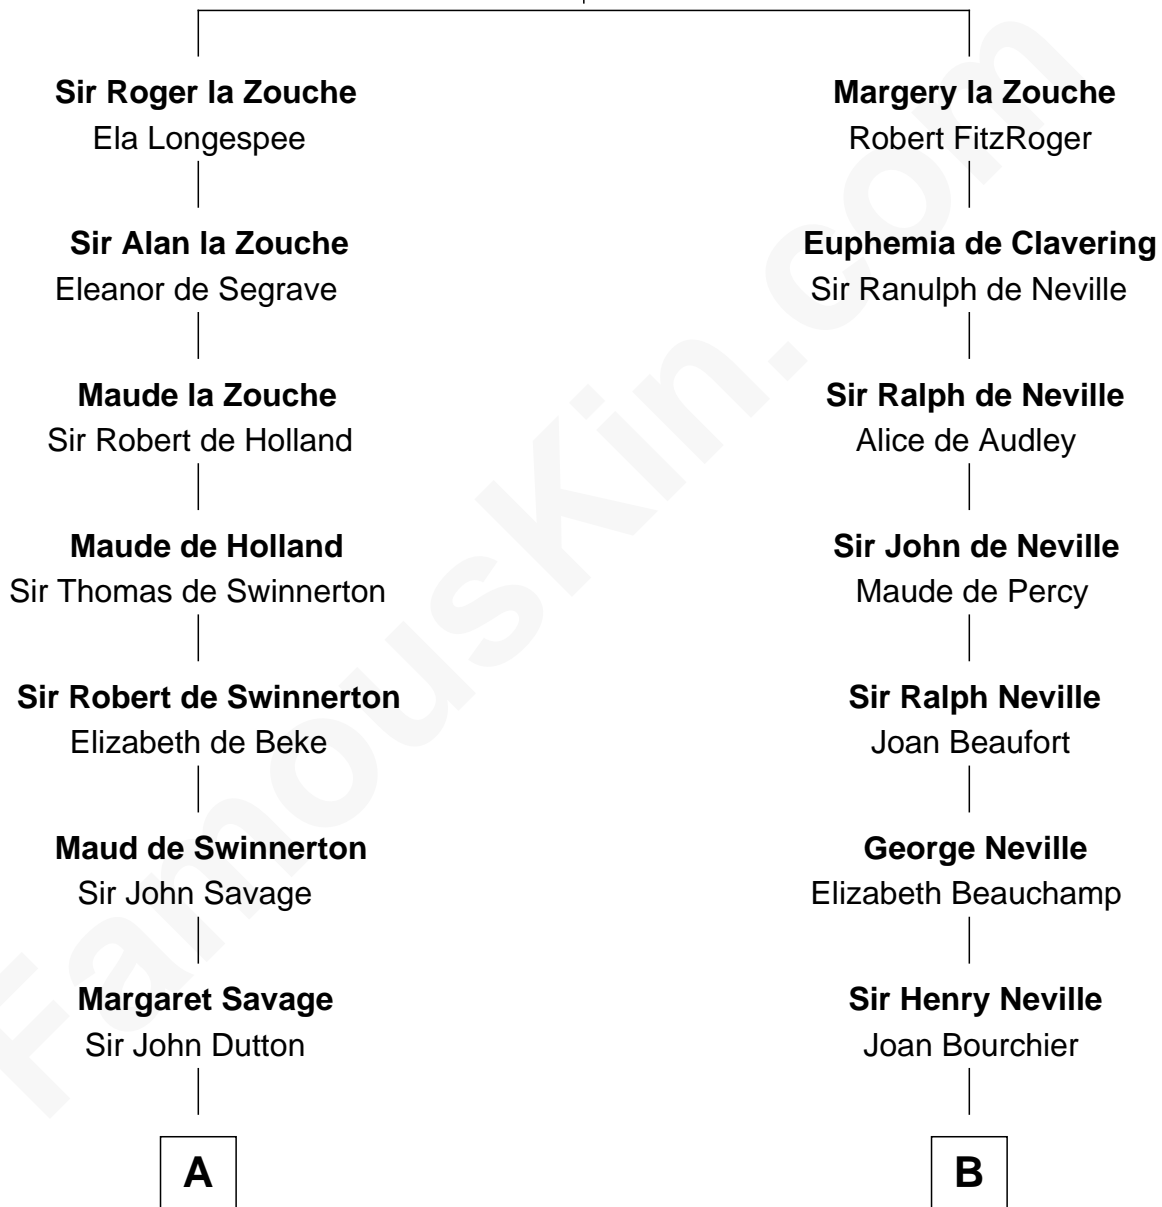

FamousKin.com Relationship Chart of

Abraham Baldwin

Signer of the U.S. Constitution

18th cousin 3 times removed of

Randolph Scott

Movie Actor

Alan la Zouche

Ellen de Quincy

C

Michael Baldwin

Lucy Dudley

Abraham Baldwin

Signer of the U.S. Constitution

D

Catherine Price Strother

Joseph Minor Crane