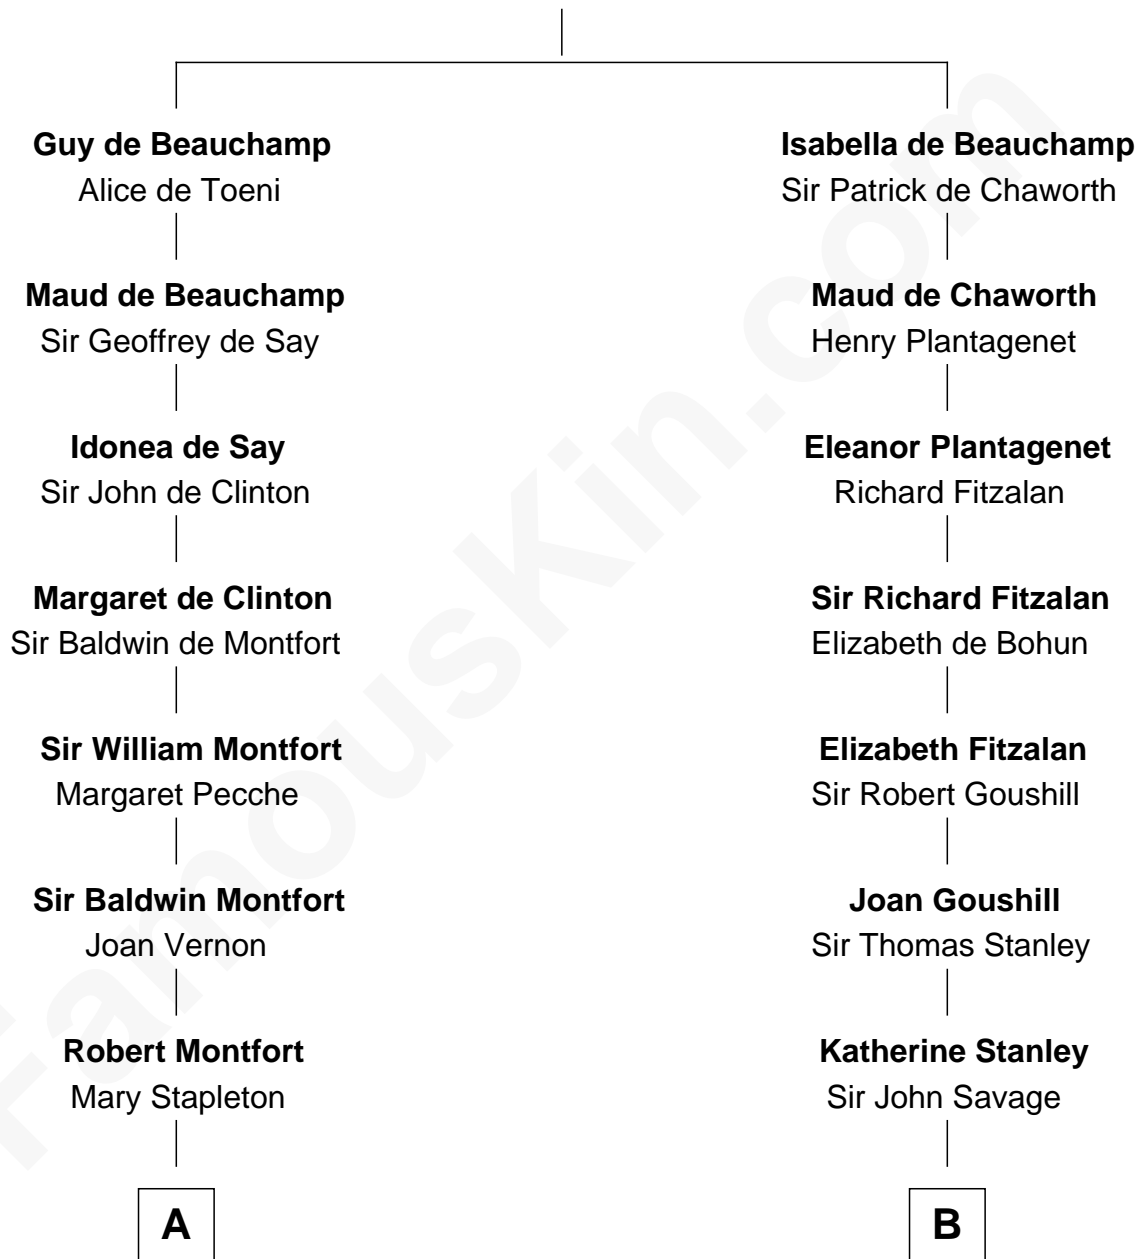

FamousKin.com Relationship Chart of

Abraham Baldwin

Signer of the U.S. Constitution

17th cousin 4 times removed of

Randolph Scott

Movie Actor

William de Beauchamp

Maud FitzJohn

C

Catherine Price Strother

Joseph Minor Crane

John William Crane

Margaret Ann Sadler

Joseph Minor Crane

Lavinia Lionberger

Lucy Lionberger Crane