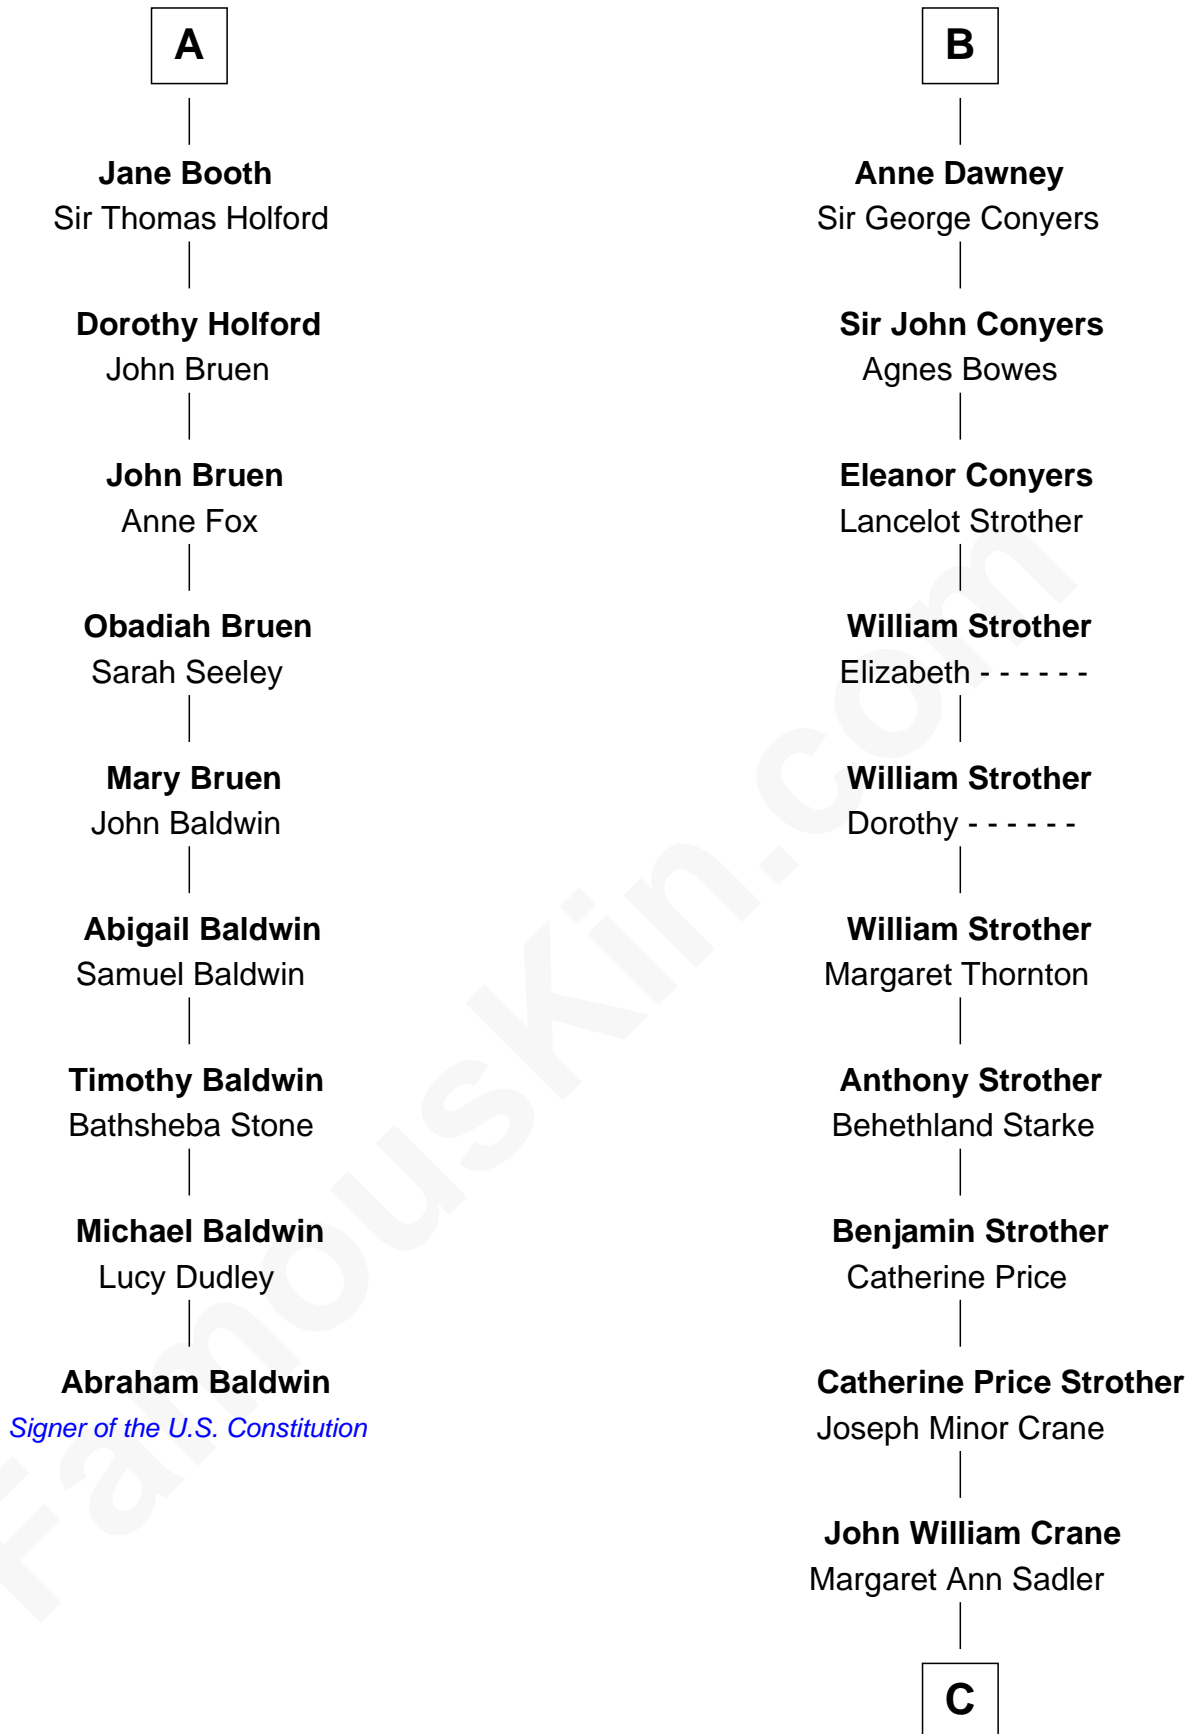

FamousKin.com Relationship Chart of

Abraham Baldwin

Signer of the U.S. Constitution

15th cousin 4 times removed of

Randolph Scott

Movie Actor

Ralph de Stafford
Katherine de Hastang

C

—
Joseph Minor Crane

Lavinia Lionberger

—
Lucy Lionberger Crane

George Grant Scott

—
Randolph Scott

Movie Actor

FamousKin.com