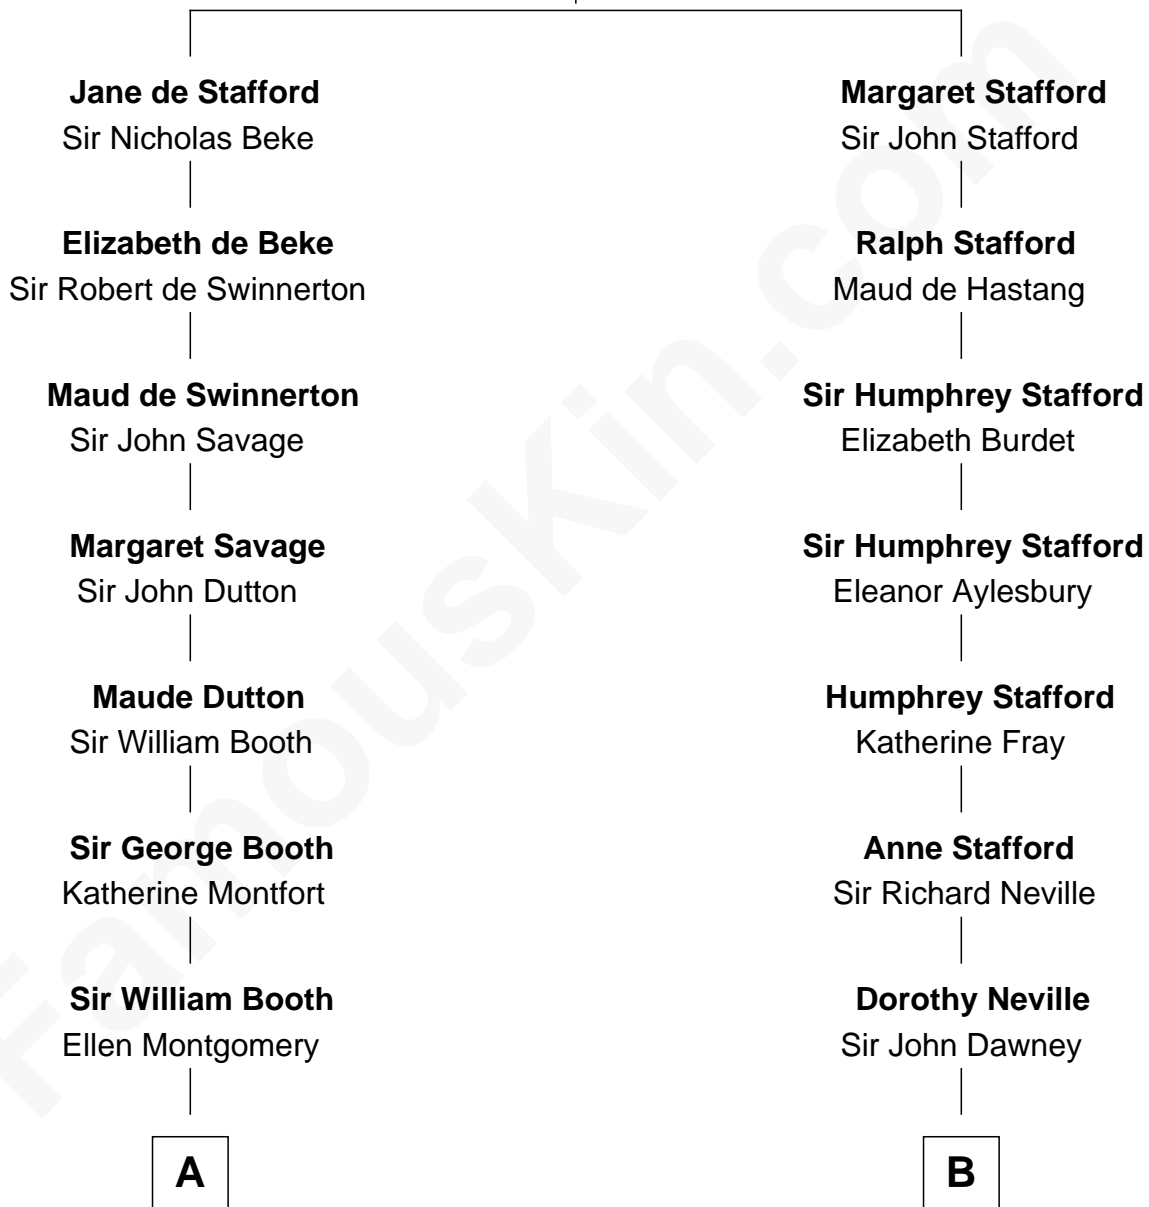

FamousKin.com Relationship Chart of

Abraham Baldwin

Signer of the U.S. Constitution

15th cousin 4 times removed of

Randolph Scott

Movie Actor

Ralph de Stafford
Katherine de Hastang

C

—
Joseph Minor Crane

Lavinia Lionberger

—
Lucy Lionberger Crane

George Grant Scott

—
Randolph Scott

Movie Actor

FamousKin.com