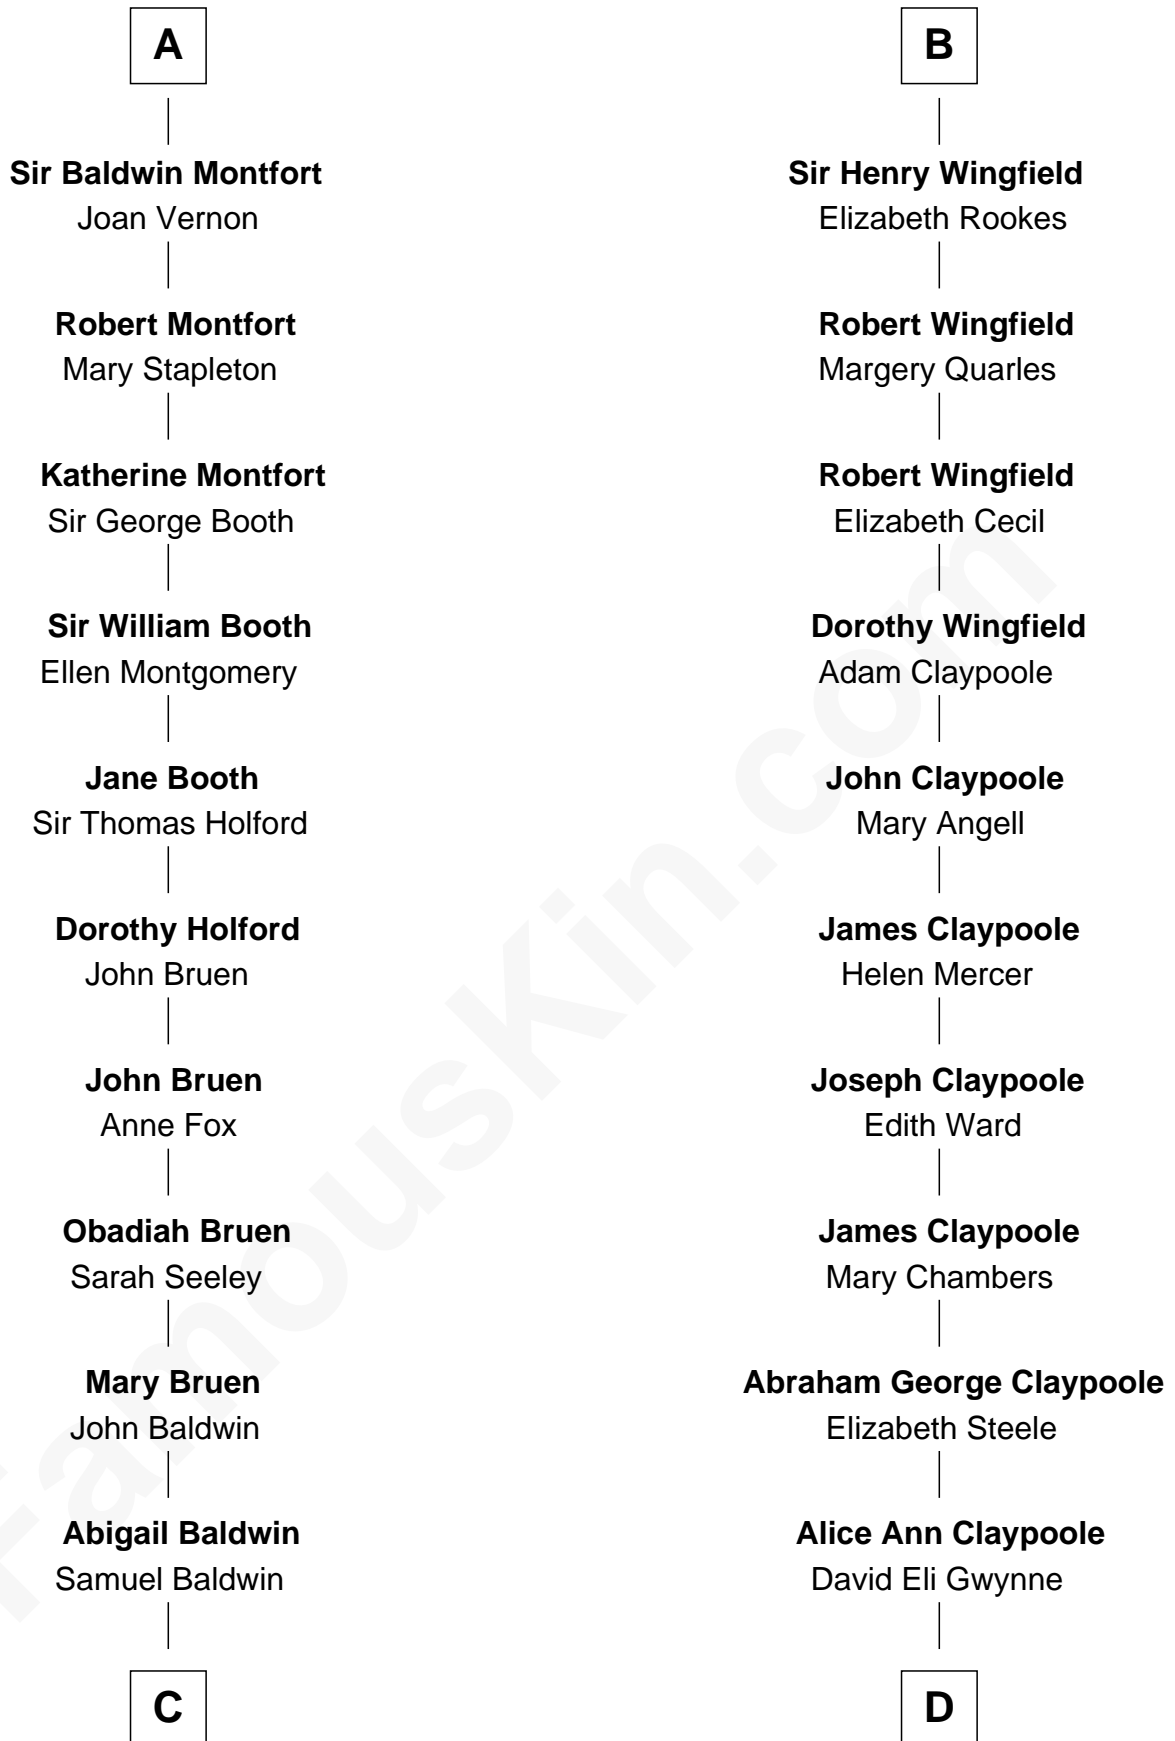

# FamousKin.com Relationship Chart of

**Abraham Baldwin**

*Signer of the U.S. Constitution*

19th cousin 1 time removed of

**Gloria Vanderbilt**

*Fashion Designer*

**Sir Humphrey de Bohun**

Maud of Eu

**C**

**Timothy Baldwin**  
Bathsheba Stone

**Michael Baldwin**  
Lucy Dudley

**Abraham Baldwin**  
*Signer of the U.S. Constitution*

**D**

**Abraham Evan Gwynne**  
Rachel Moore Flagg

**Alice Claypoole Gwynne**  
Cornelius Vanderbilt