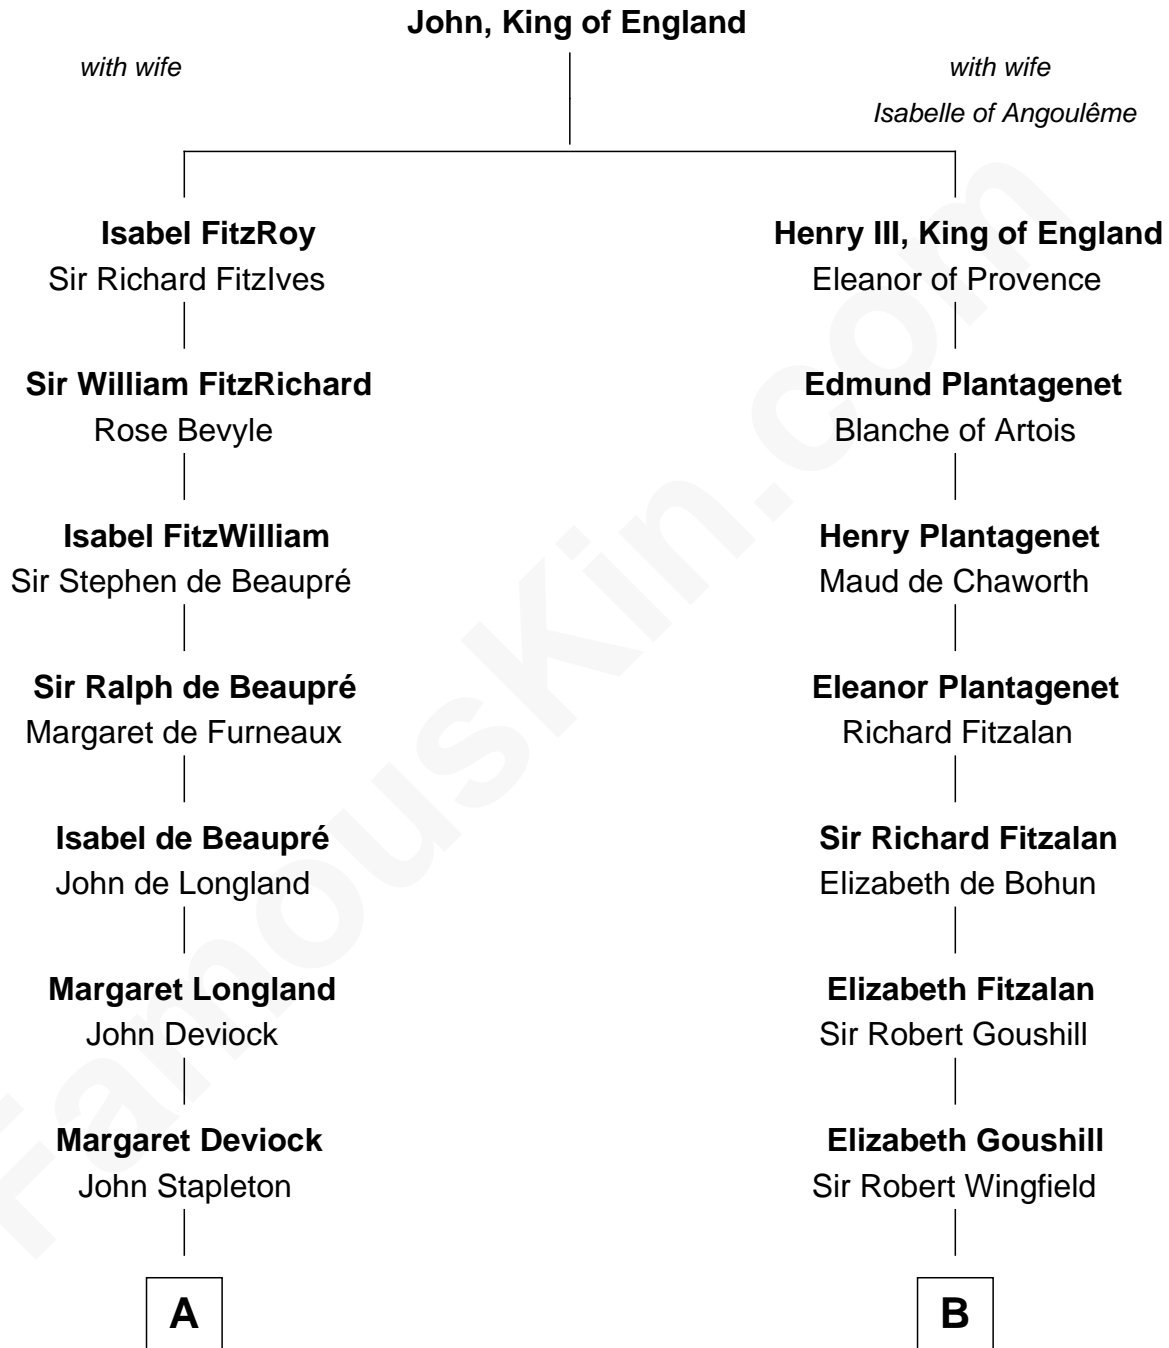

# FamousKin.com Relationship Chart of

**Abraham Baldwin**

*Signer of the U.S. Constitution*

19th cousin 1 time removed of

**Gloria Vanderbilt**

*Fashion Designer*

**C**

**Timothy Baldwin**  
Bathsheba Stone

**Michael Baldwin**  
Lucy Dudley

**Abraham Baldwin**  
*Signer of the U.S. Constitution*

**D**

**Abraham Evan Gwynne**  
Rachel Moore Flagg

**Alice Claypoole Gwynne**  
Cornelius Vanderbilt

**Reginald Claypoole Vanderbilt**  
Gloria Maria Mercedes Morgan