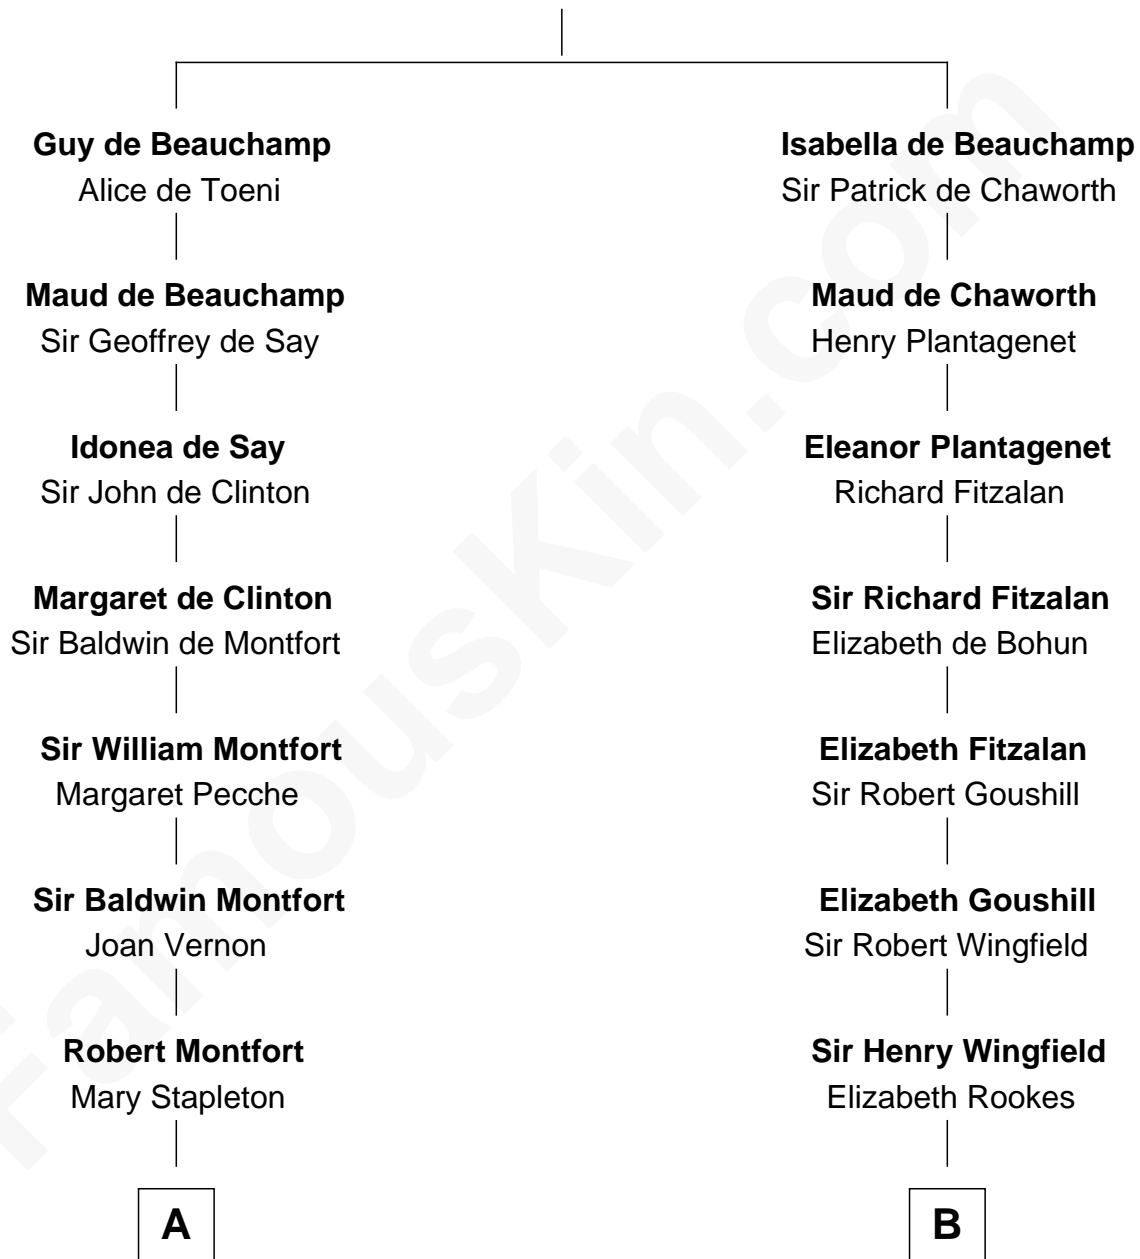

FamousKin.com Relationship Chart of

Abraham Baldwin

Signer of the U.S. Constitution

17th cousin 2 times removed of

Gloria Vanderbilt

Fashion Designer

William de Beauchamp

Maud FitzJohn

C

Alice Claypoole Gwynne

Cornelius Vanderbilt

Reginald Claypoole Vanderbilt

Gloria Maria Mercedes Morgan

Gloria Vanderbilt

Fashion Designer

FamousKin.com