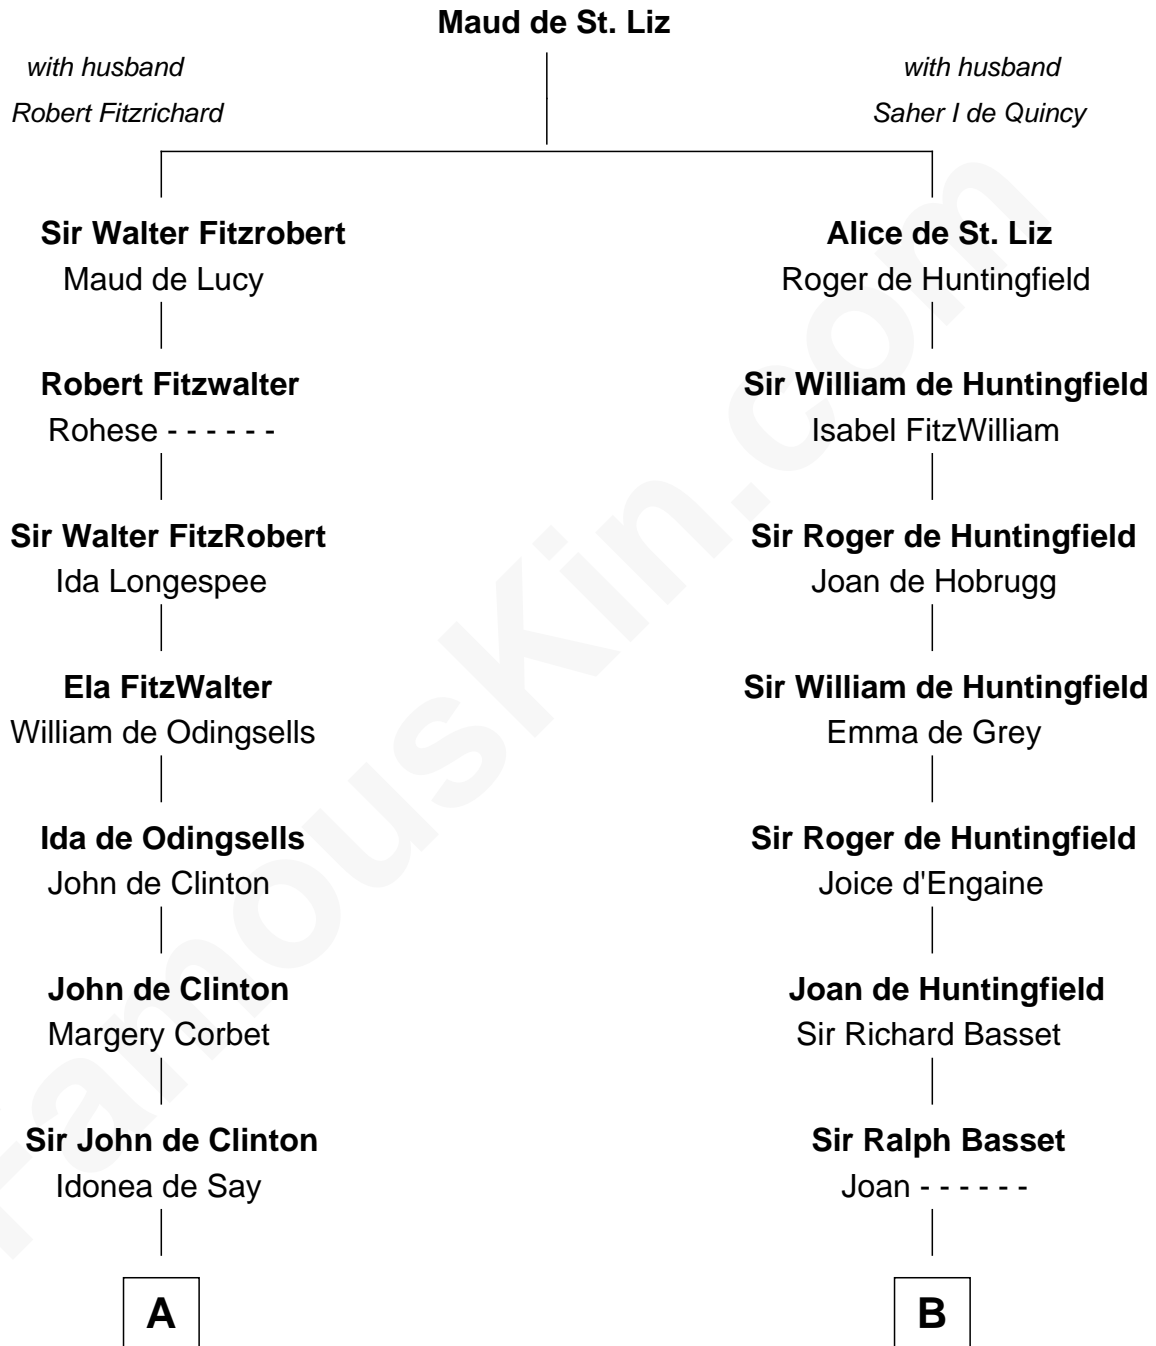

FamousKin.com Relationship Chart of

Abraham Baldwin

Signer of the U.S. Constitution

20th cousin 1 time removed of

William Greene

2nd Governor of Rhode Island

C

Mary Bruen
John Baldwin

Abigail Baldwin
Samuel Baldwin

Timothy Baldwin
Bathsheba Stone

Michael Baldwin
Lucy Dudley

Abraham Baldwin
Signer of the U.S. Constitution

D

Annis Almy
John Greene

Samuel Greene
Mary Gorton

William Greene
Catharine Greene