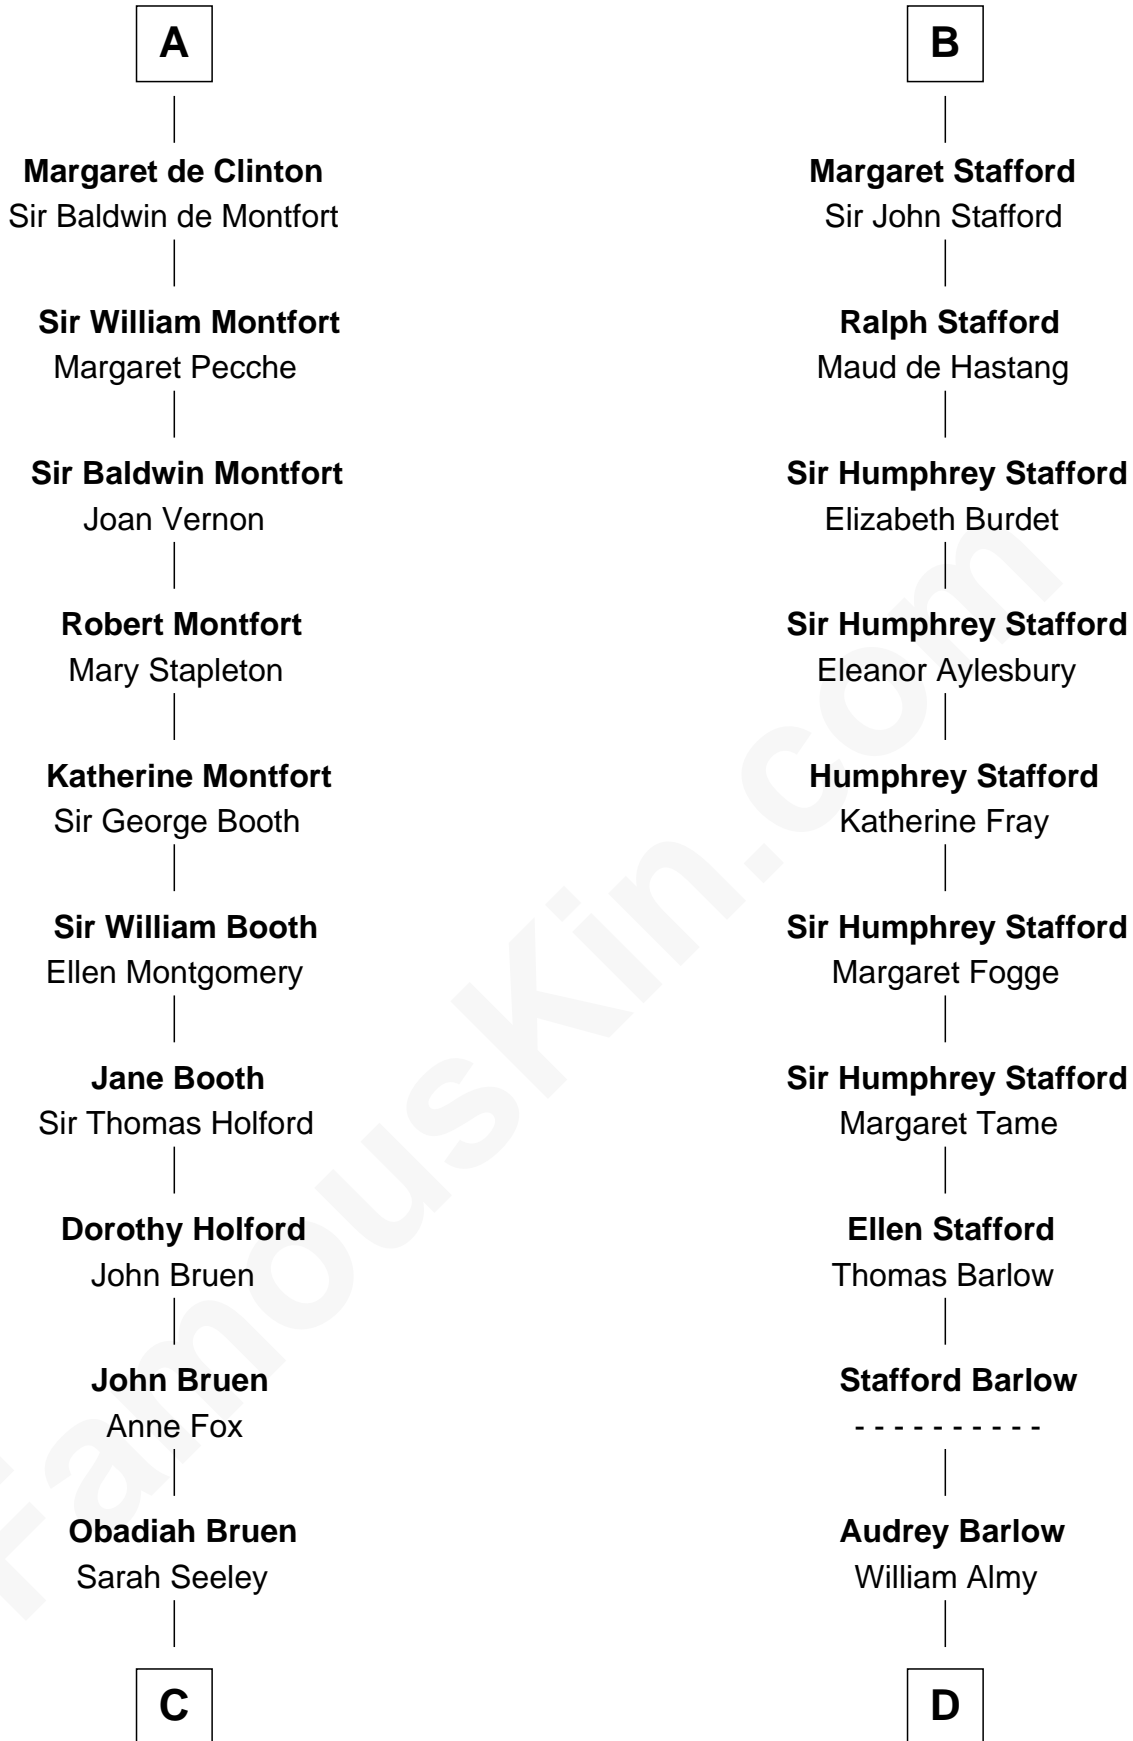

## Relationship Chart of

### Abraham Baldwin

*Signer of the U.S. Constitution*

20th cousin 1 time removed of

### William Greene

*2nd Governor of Rhode Island*

**James de St. Hilary**

Aveline - - - - -

**C**

**Mary Bruen**  
John Baldwin

**Abigail Baldwin**  
Samuel Baldwin

**Timothy Baldwin**  
Bathsheba Stone

**Michael Baldwin**  
Lucy Dudley

**Abraham Baldwin**  
*Signer of the U.S. Constitution*

**D**

**Annis Almy**  
John Greene

**Samuel Greene**  
Mary Gorton

**William Greene**  
Catharine Greene

**William Greene**  
*2nd Governor of Rhode Island*