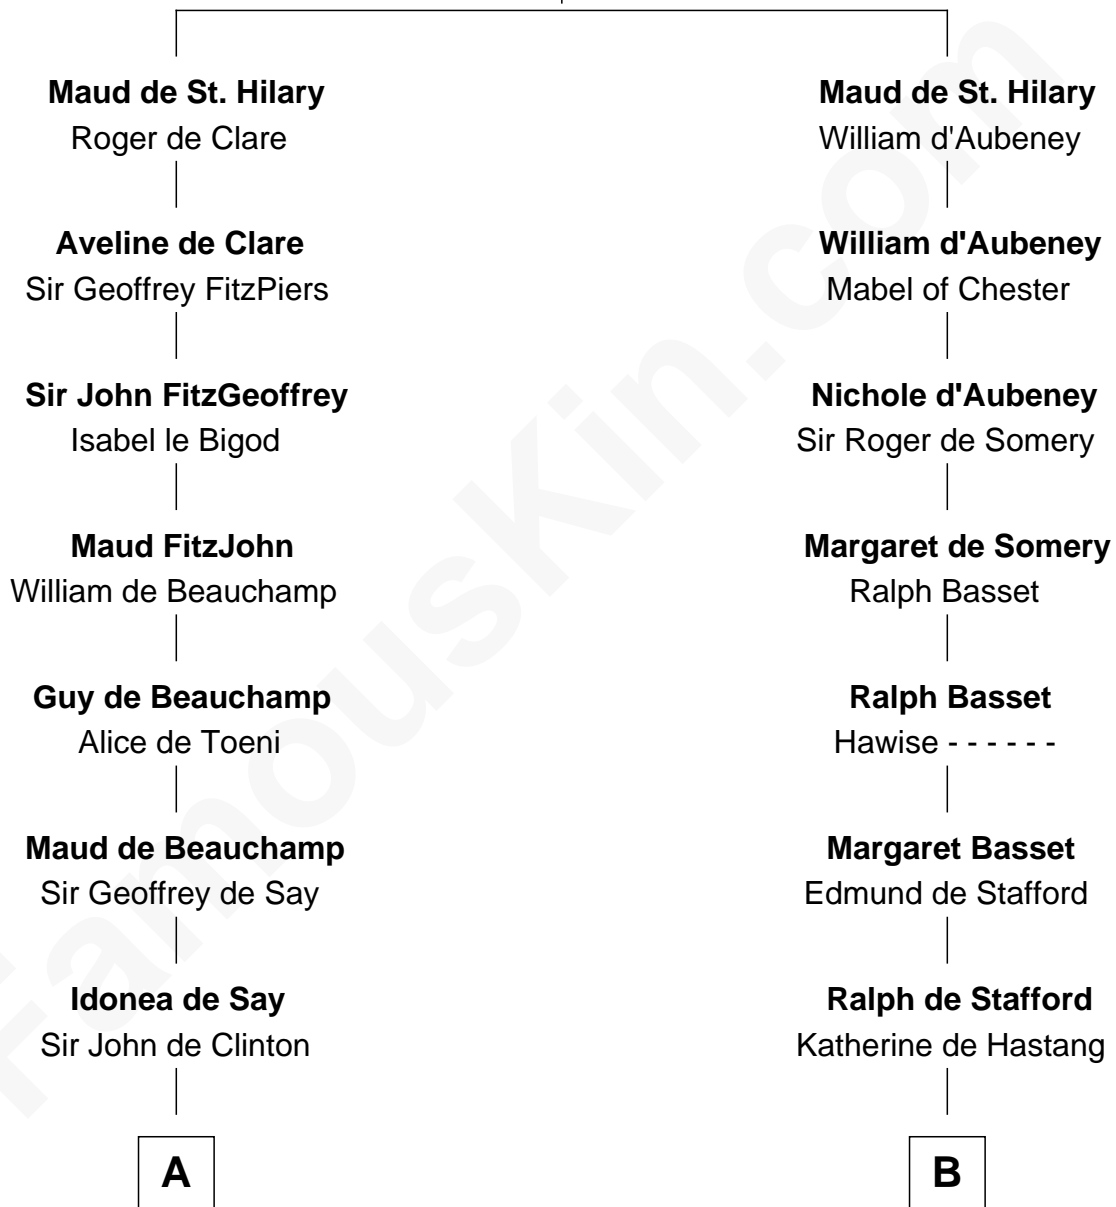

## Relationship Chart of

### Abraham Baldwin

*Signer of the U.S. Constitution*

20th cousin 1 time removed of

### William Greene

*2nd Governor of Rhode Island*

**James de St. Hilary**

Aveline - - - - -

**C**

**Mary Bruen**  
John Baldwin

**Abigail Baldwin**  
Samuel Baldwin

**Timothy Baldwin**  
Bathsheba Stone