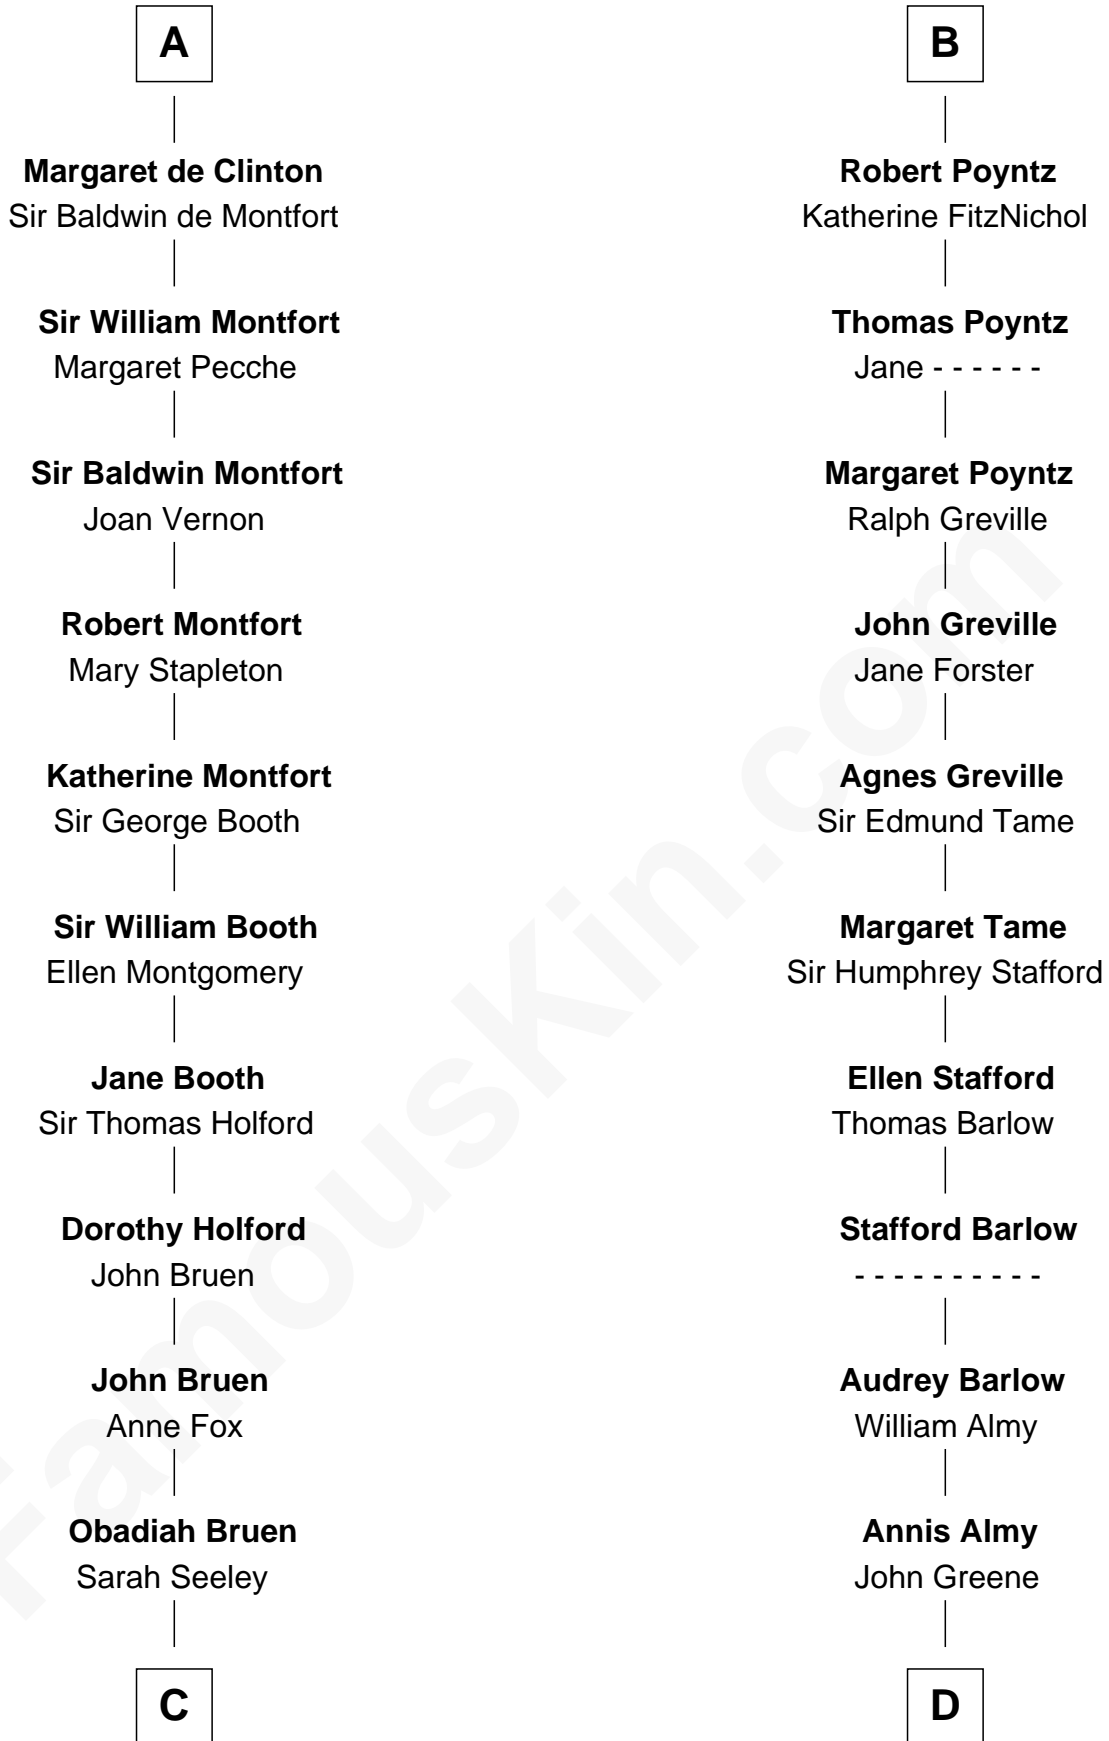

FamousKin.com

Relationship Chart of

Abraham Baldwin

Signer of the U.S. Constitution

19th cousin 2 times removed of

William Greene

2nd Governor of Rhode Island

C

Mary Bruen
John Baldwin

Abigail Baldwin
Samuel Baldwin

Timothy Baldwin
Bathsheba Stone

Michael Baldwin
Lucy Dudley

Abraham Baldwin
Signer of the U.S. Constitution

D

Samuel Greene
Mary Gorton

William Greene
Catharine Greene