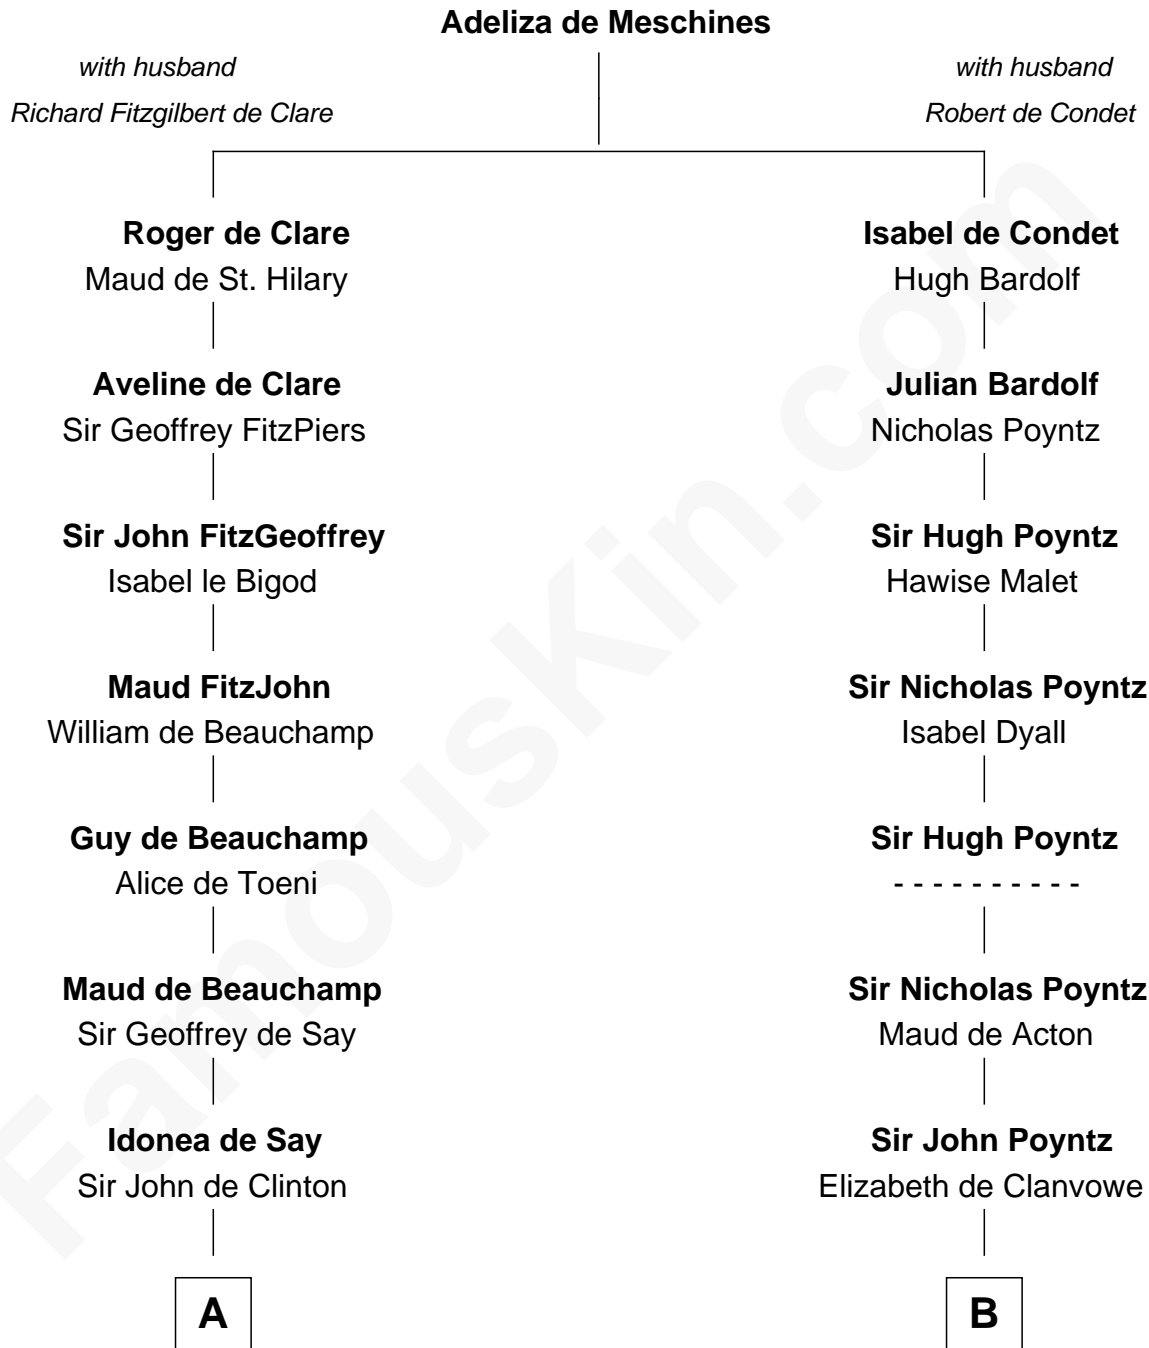

FamousKin.com

Relationship Chart of

Abraham Baldwin

Signer of the U.S. Constitution

19th cousin 2 times removed of

William Greene

2nd Governor of Rhode Island

C

Mary Bruen
John Baldwin

Abigail Baldwin
Samuel Baldwin

Timothy Baldwin
Bathsheba Stone

Michael Baldwin
Lucy Dudley

Abraham Baldwin
Signer of the U.S. Constitution

D

Samuel Greene
Mary Gorton

William Greene
Catharine Greene