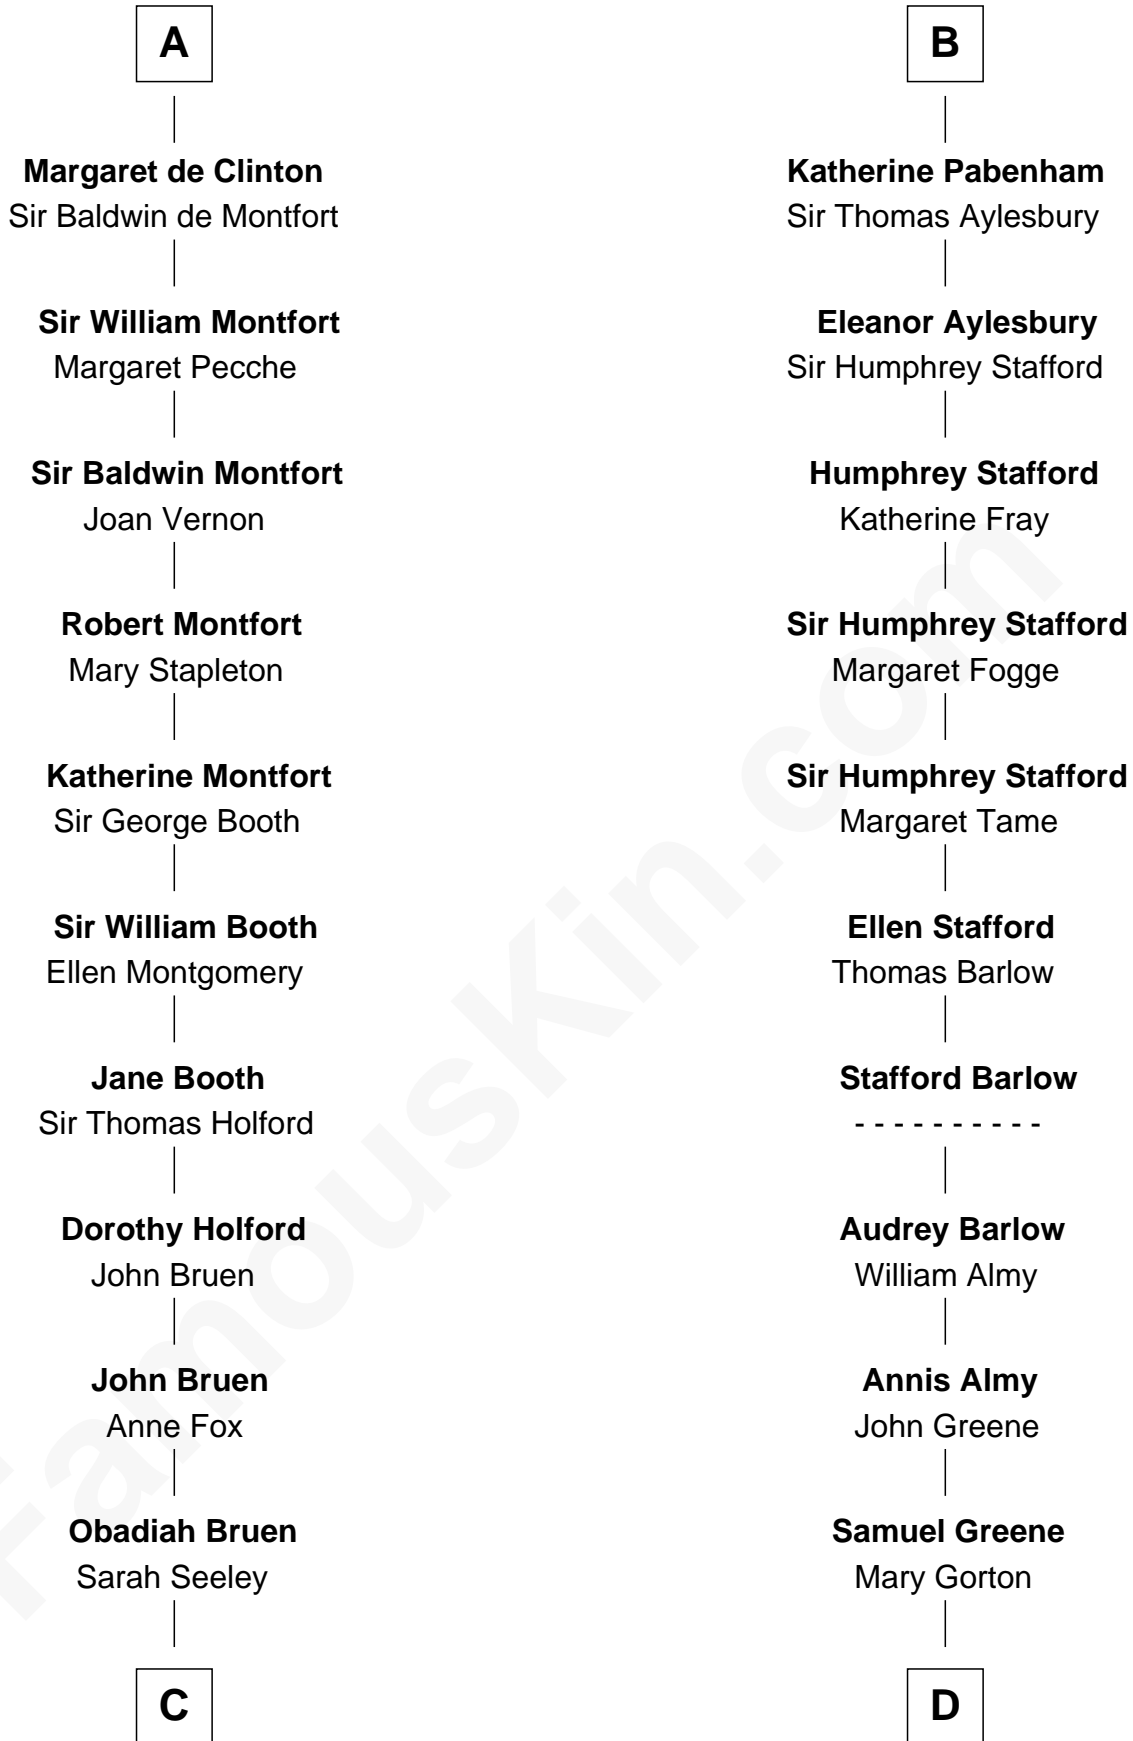

# FamousKin.com Relationship Chart of

**Abraham Baldwin**

*Signer of the U.S. Constitution*

18th cousin 3 times removed of

**William Greene**

*2nd Governor of Rhode Island*

**C**

**Mary Bruen**  
John Baldwin

**Abigail Baldwin**  
Samuel Baldwin

**Timothy Baldwin**  
Bathsheba Stone

**Michael Baldwin**  
Lucy Dudley

**Abraham Baldwin**  
*Signer of the U.S. Constitution*

**D**

**William Greene**  
Catharine Greene

**William Greene**  
*2nd Governor of Rhode Island*

FamousKin.com