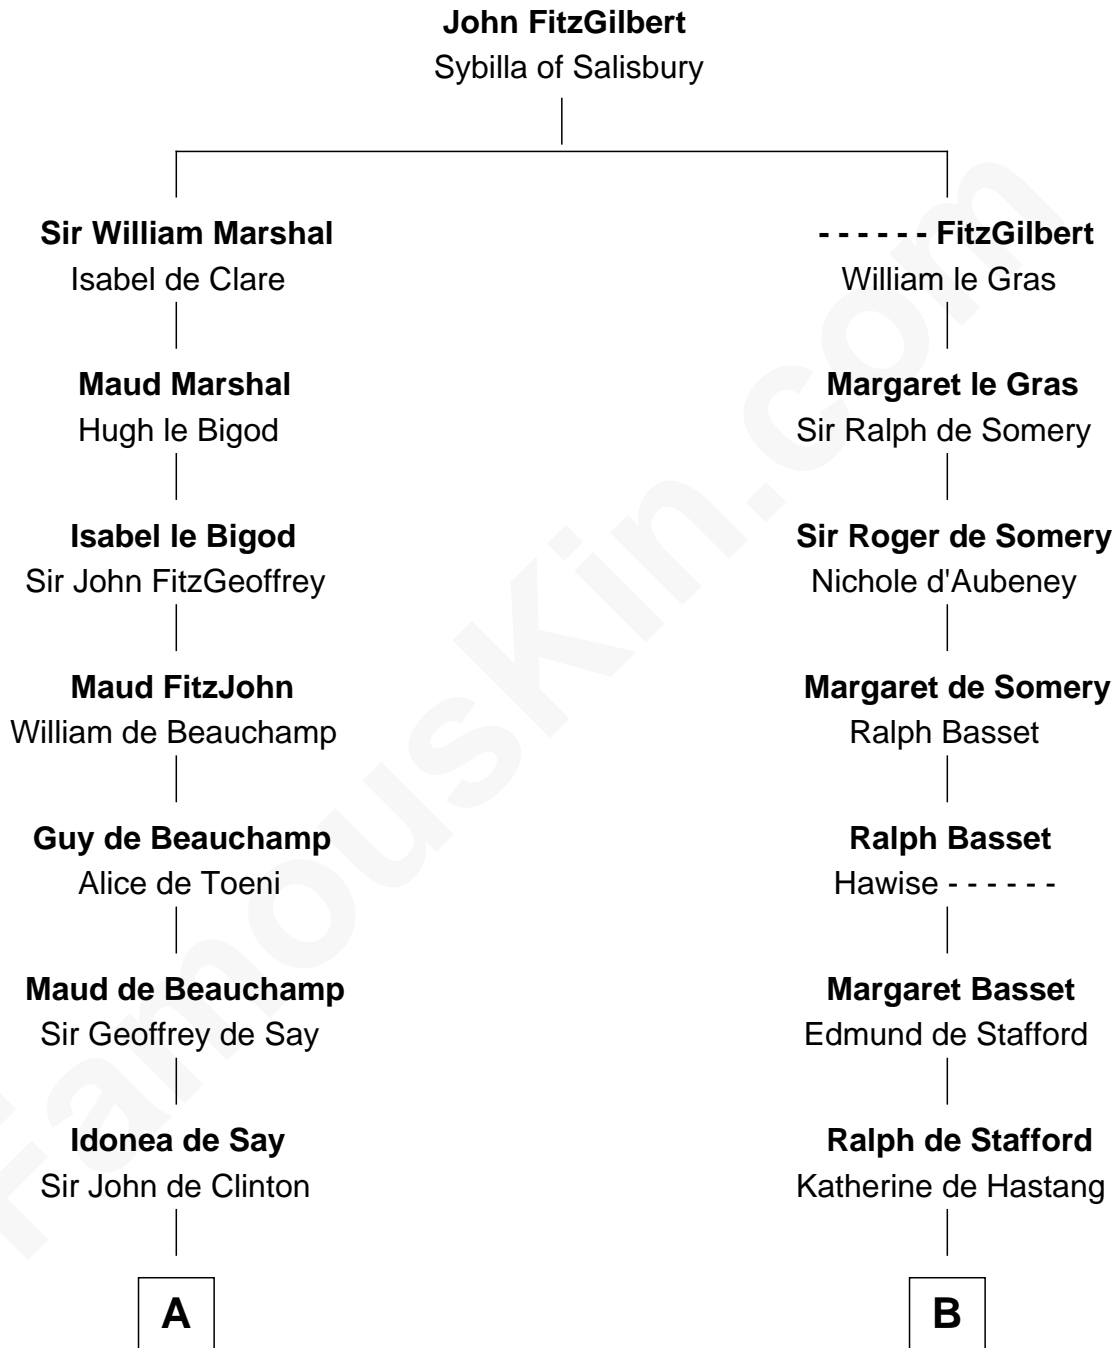

# FamousKin.com Relationship Chart of

**Abraham Baldwin**

*Signer of the U.S. Constitution*

20th cousin 1 time removed of

**William Greene**

*2nd Governor of Rhode Island*

**C**

**Mary Bruen**  
John Baldwin

**Abigail Baldwin**  
Samuel Baldwin

**Timothy Baldwin**  
Bathsheba Stone

**Michael Baldwin**  
Lucy Dudley

**Abraham Baldwin**  
*Signer of the U.S. Constitution*

**D**

**Annis Almy**  
John Greene

**Samuel Greene**  
Mary Gorton