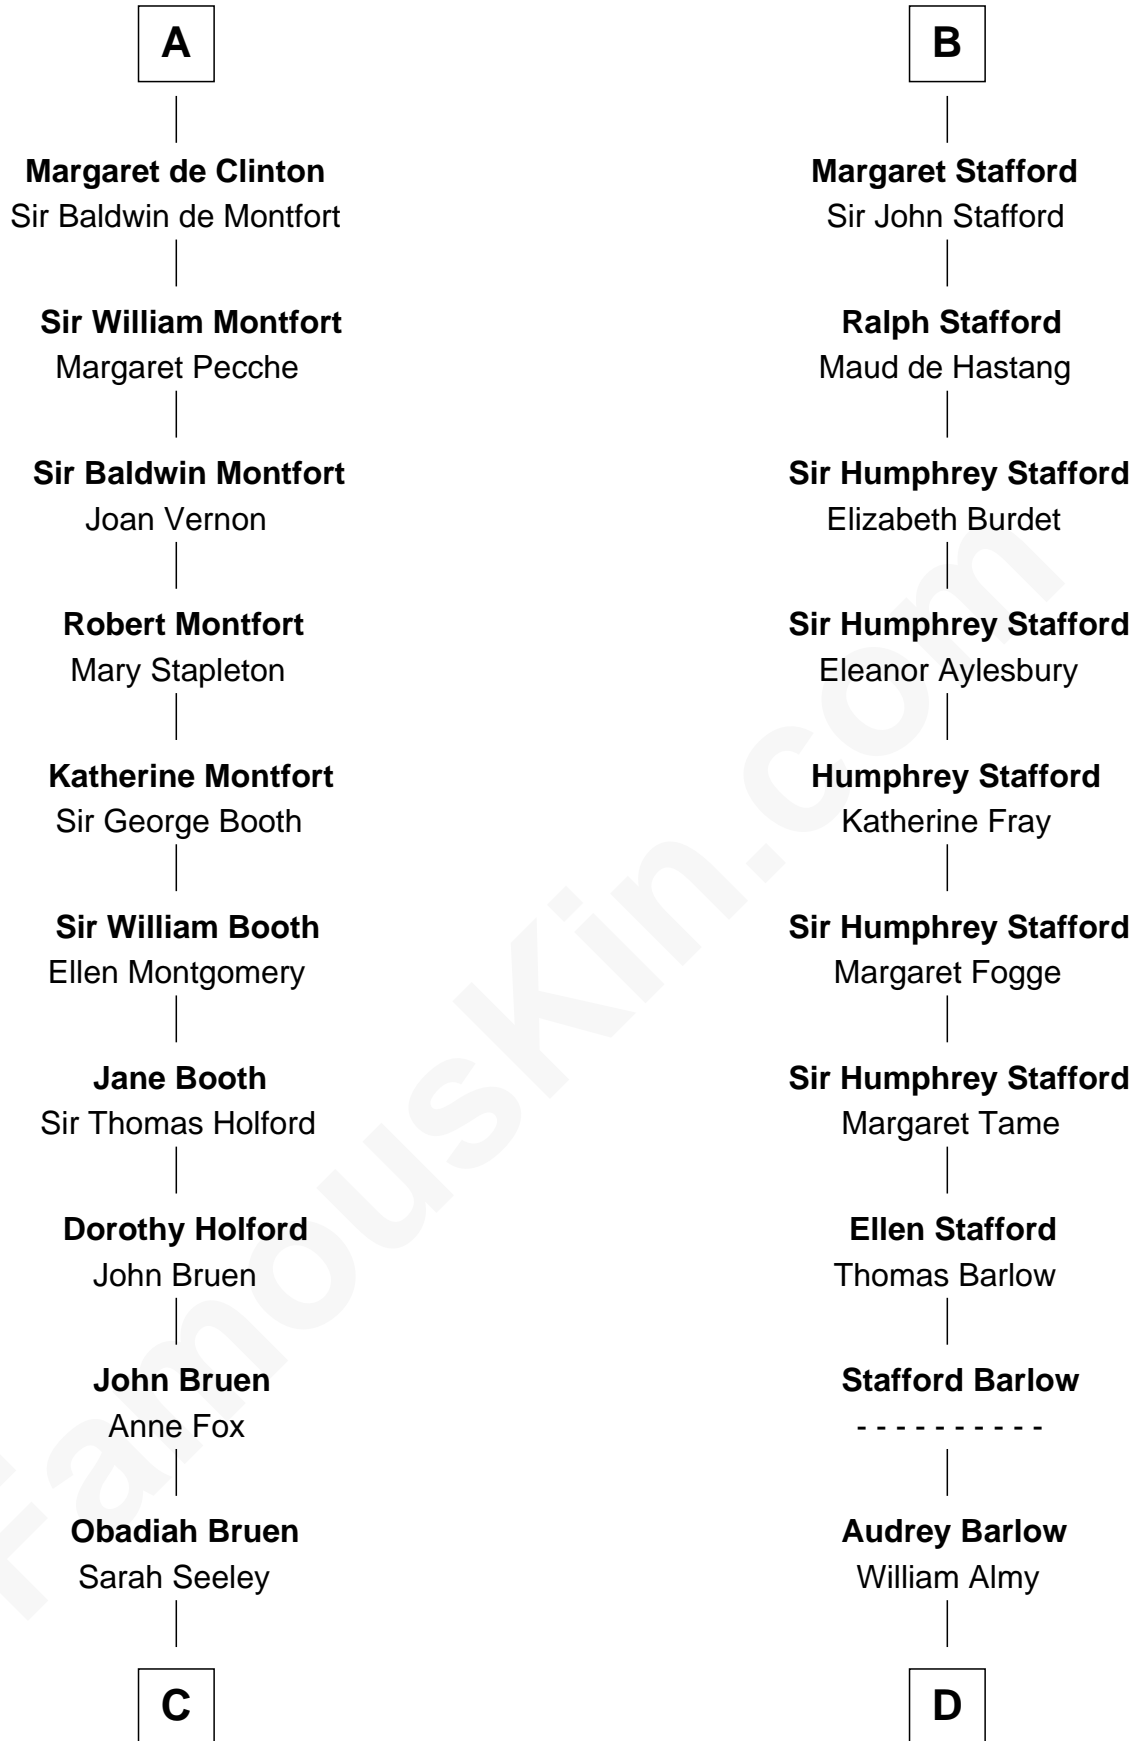

# FamousKin.com Relationship Chart of

**Abraham Baldwin**

*Signer of the U.S. Constitution*

20th cousin 1 time removed of

**William Greene**

*2nd Governor of Rhode Island*

**C**

**Mary Bruen**  
John Baldwin

**Abigail Baldwin**  
Samuel Baldwin

**Timothy Baldwin**  
Bathsheba Stone

**Michael Baldwin**  
Lucy Dudley

**Abraham Baldwin**  
*Signer of the U.S. Constitution*

**D**

**Annis Almy**  
John Greene

**Samuel Greene**  
Mary Gorton

**William Greene**  
Catharine Greene

**William Greene**  
*2nd Governor of Rhode Island*