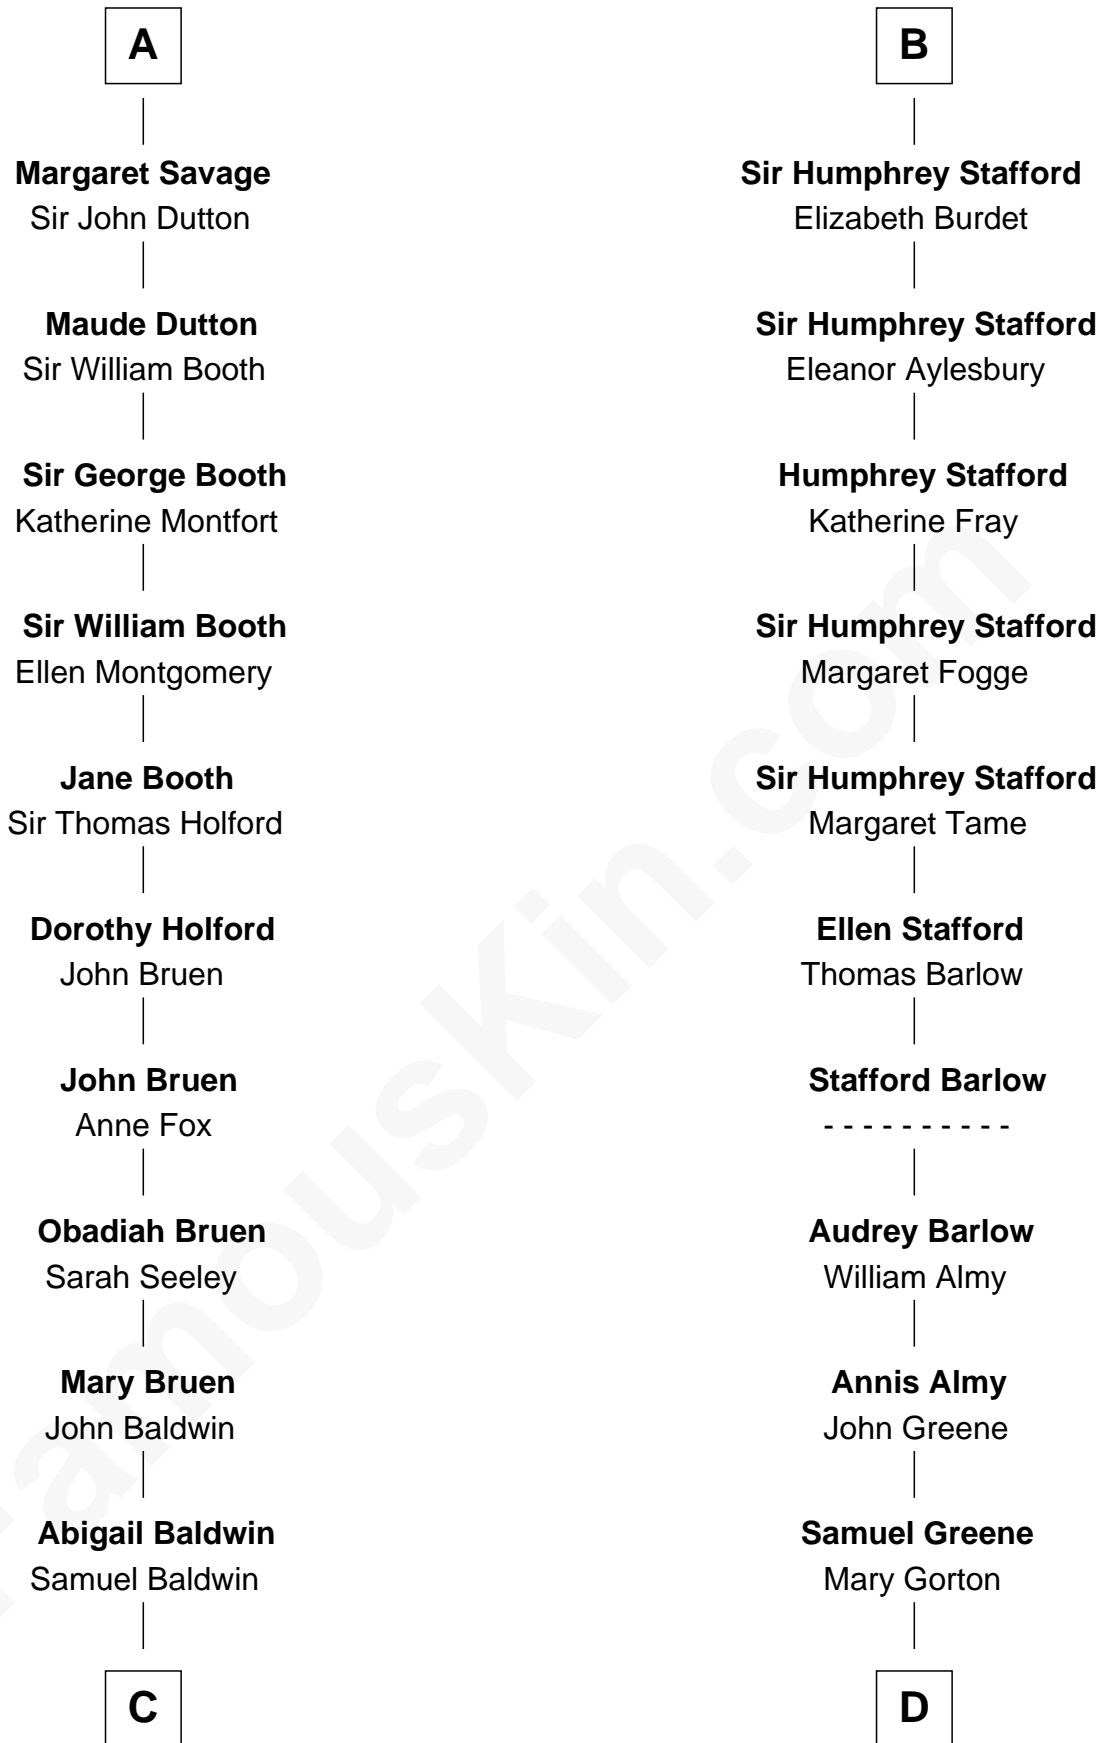

FamousKin.com Relationship Chart of

Abraham Baldwin

Signer of the U.S. Constitution

18th cousin 1 time removed of

William Greene

2nd Governor of Rhode Island

Sir William Longespee

Ela of Salisbury

Stephen Longespee
Emmeline de Ridelisford

Ela Longespee
Sir Roger la Zouche

Sir Alan la Zouche
Eleanor de Segrave

Maude la Zouche
Sir Robert de Holland

Maude de Holland
Sir Thomas de Swinnerton

Sir Robert de Swinnerton
Elizabeth de Beke

Maud de Swinnerton
Sir John Savage

A

Ida Longespee
Sir William de Beauchamp

Beatrice de Beauchamp
Thomas FitzOtto

Maud FitzThomas
John de Botetourte

Ada de Botetourte
Sir John de St. Philibert

Maud de St. Philibert
Sir Warin Trussell

Maud Trussell
Sir John de Hastang

Maud de Hastang
Ralph Stafford

B

C

Timothy Baldwin
Bathsheba Stone

Michael Baldwin
Lucy Dudley

Abraham Baldwin
Signer of the U.S. Constitution

D