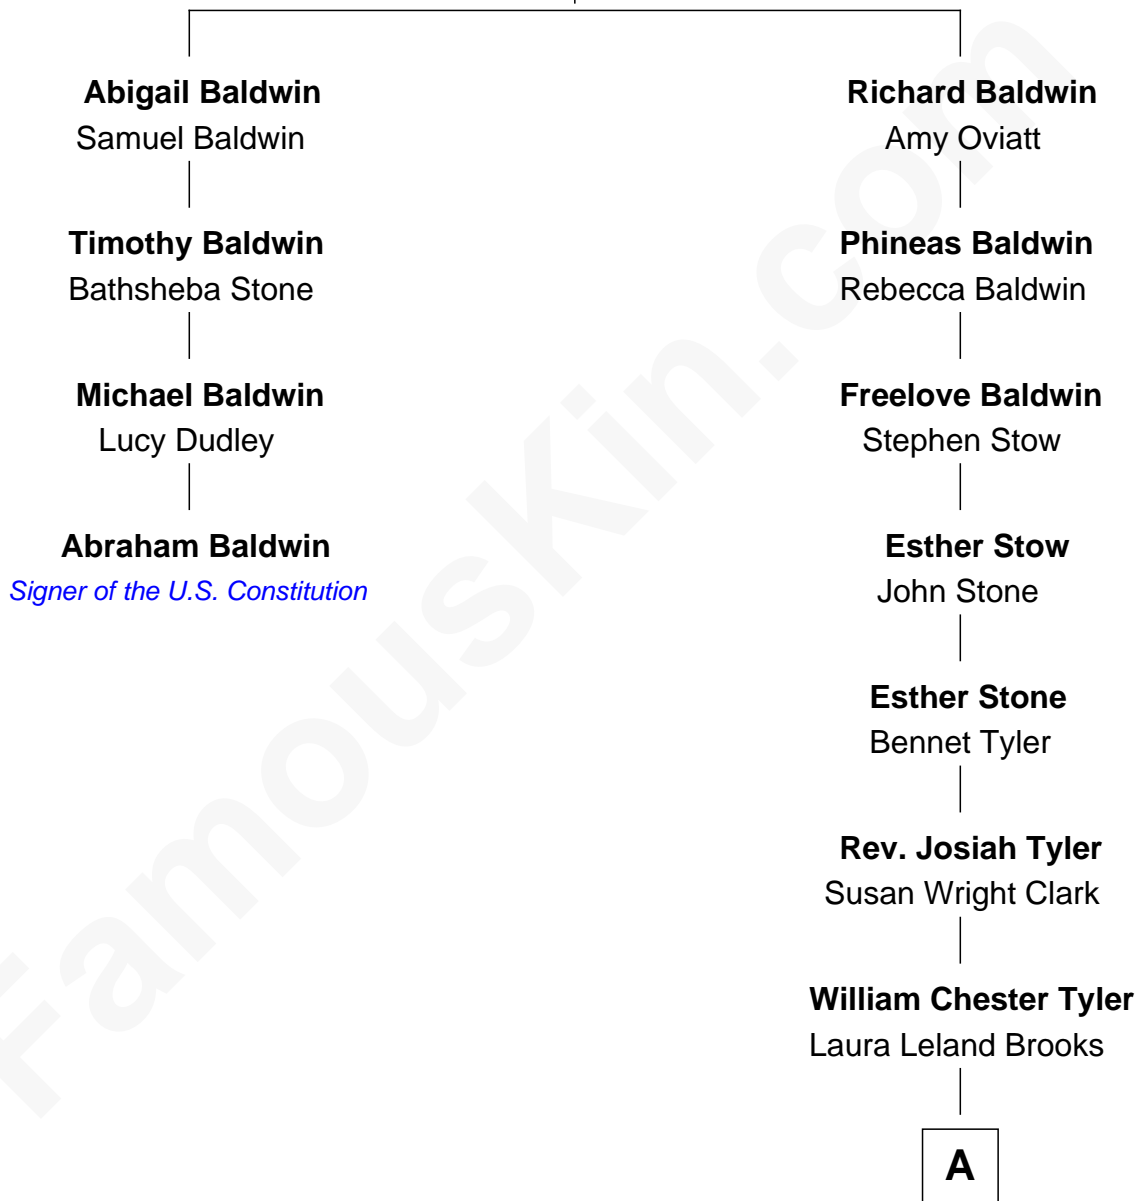

## Relationship Chart of

### Abraham Baldwin

*Signer of the U.S. Constitution*

3rd cousin 7 times removed of

**Kate Upton**

*Sports Illustrated Swimsuit Cover Model*

**John Baldwin**

Mary Bruen

**A**

—  
**Margaret Hastings Tyler**

Charles Henry Vial

—  
**Elizabeth Brooks Vial**

Stephen Edward Upton

—  
**Jefferson Matthew Upton**

Shelley Fawn Davis

—  
**Kate Upton**

*Model and Actress*