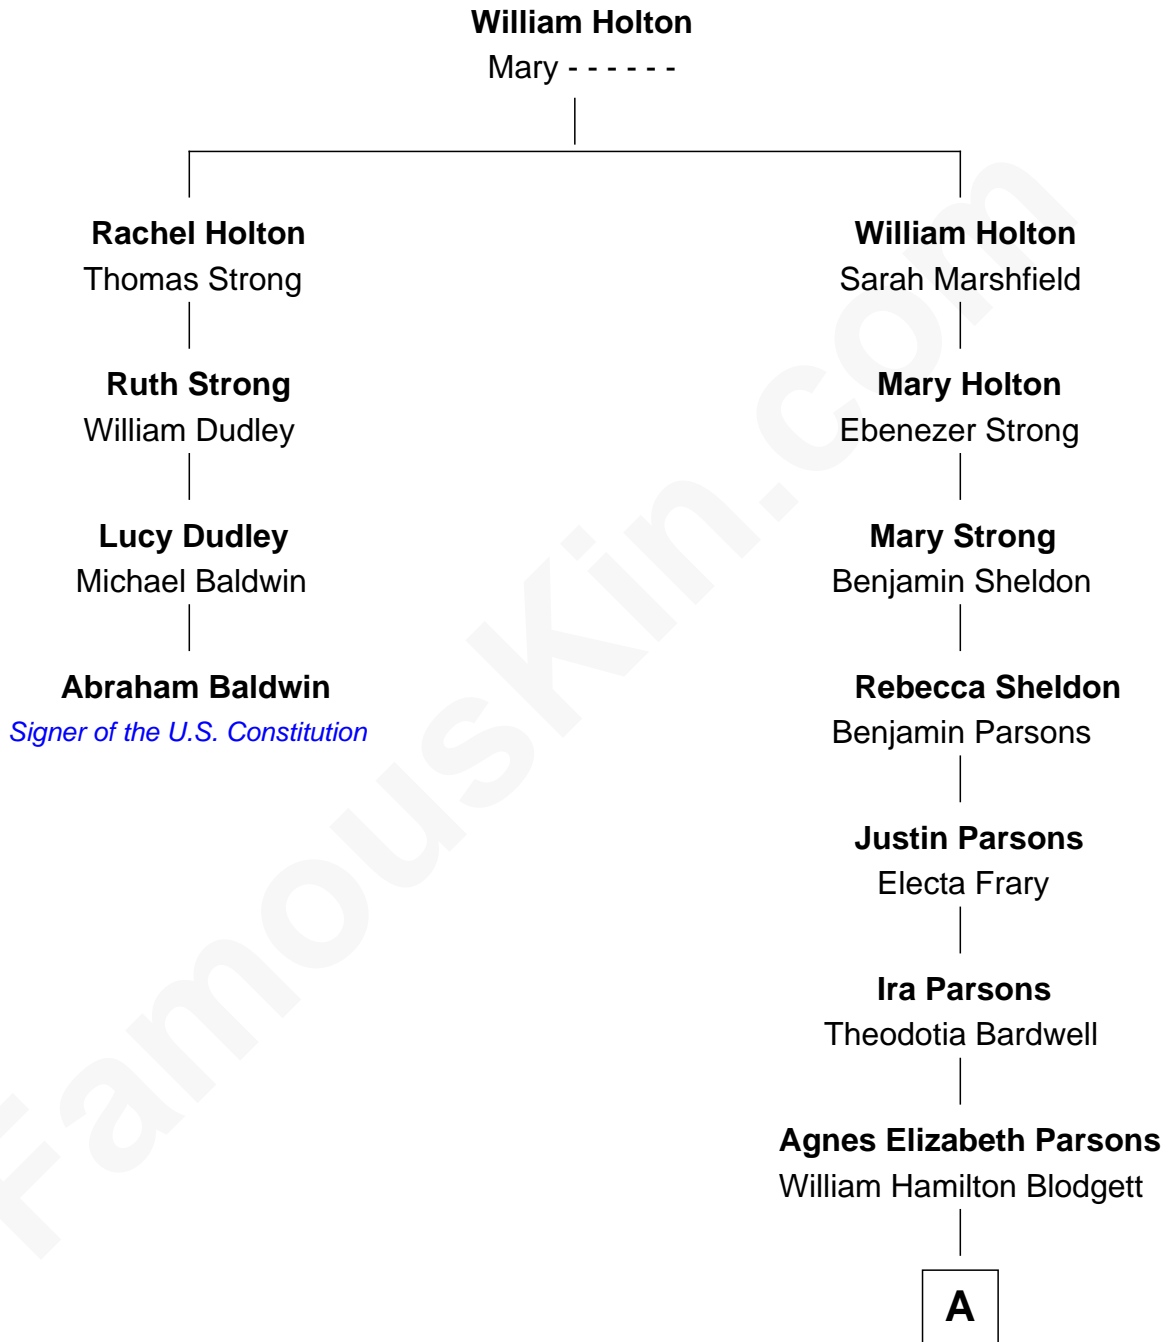

FamousKin.com Relationship Chart of

Abraham Baldwin

Signer of the U.S. Constitution

3rd cousin 8 times removed of

Kate Upton

Sports Illustrated Swimsuit Cover Model

A

Carrie A. Blodgett
Cassius Marcellus Upton

Frederick Stanley Upton
Margaret M. Beckley

Stephen Edward Upton
Elizabeth Brooks Vial

Jefferson Matthew Upton
Shelley Fawn Davis

Kate Upton
Model and Actress