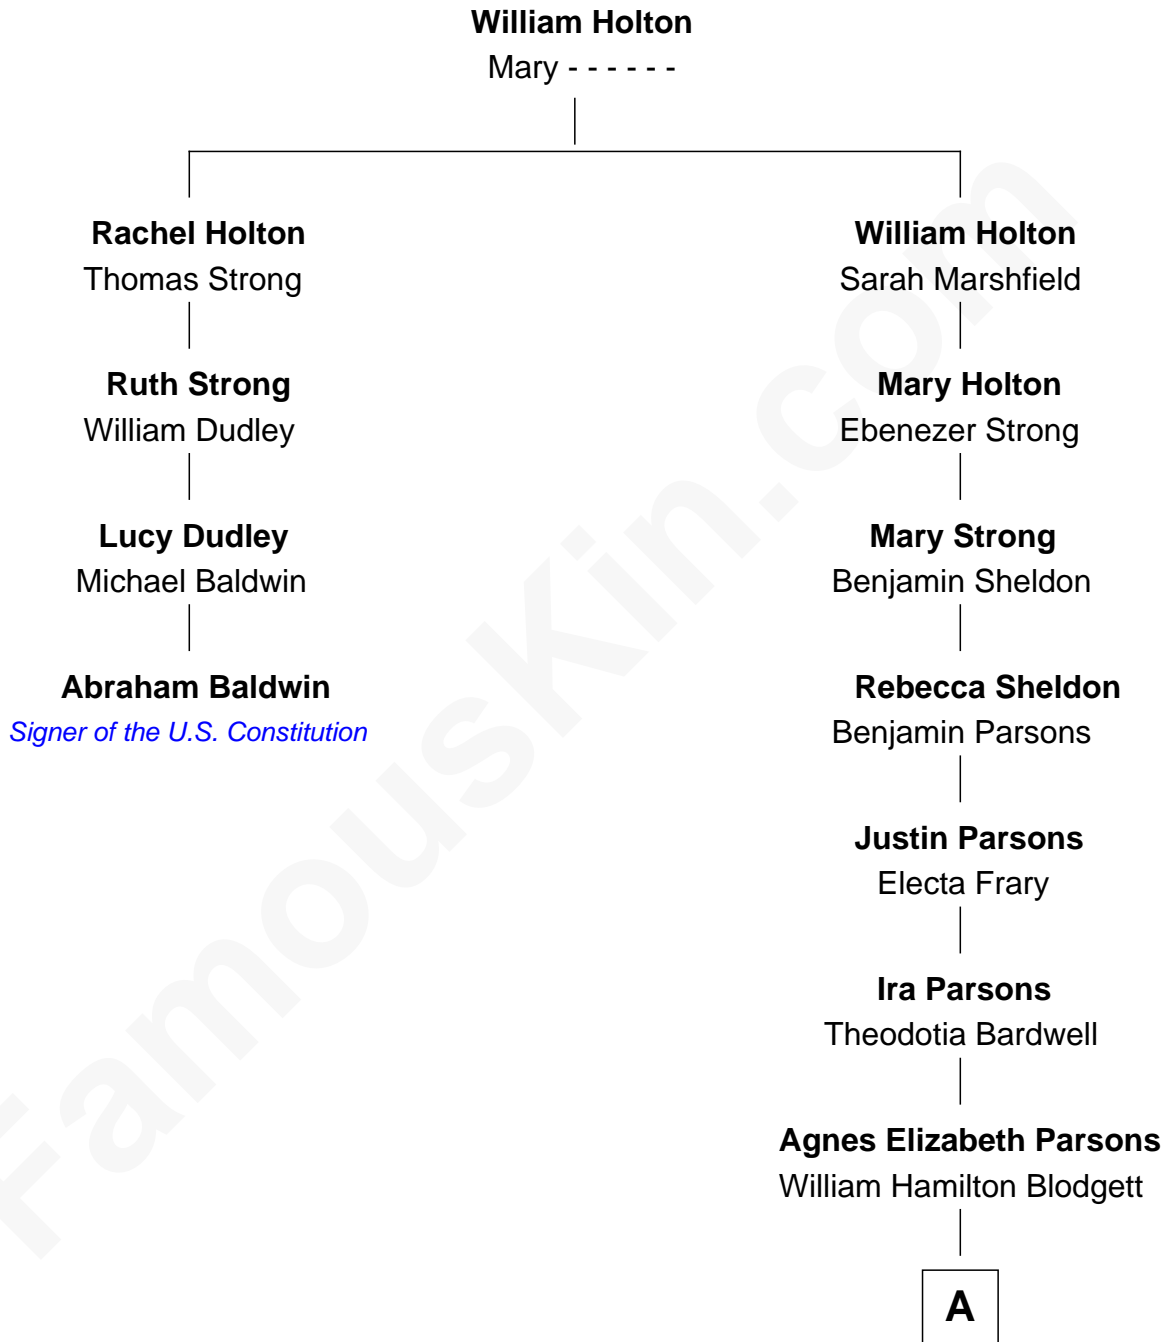

FamousKin.com Relationship Chart of

Abraham Baldwin

Signer of the U.S. Constitution

3rd cousin 5 times removed of

Frederick Upton

Co-Founder of Whirlpool Corporation

A

—
Carrie A. Blodgett
Cassius Marcellus Upton