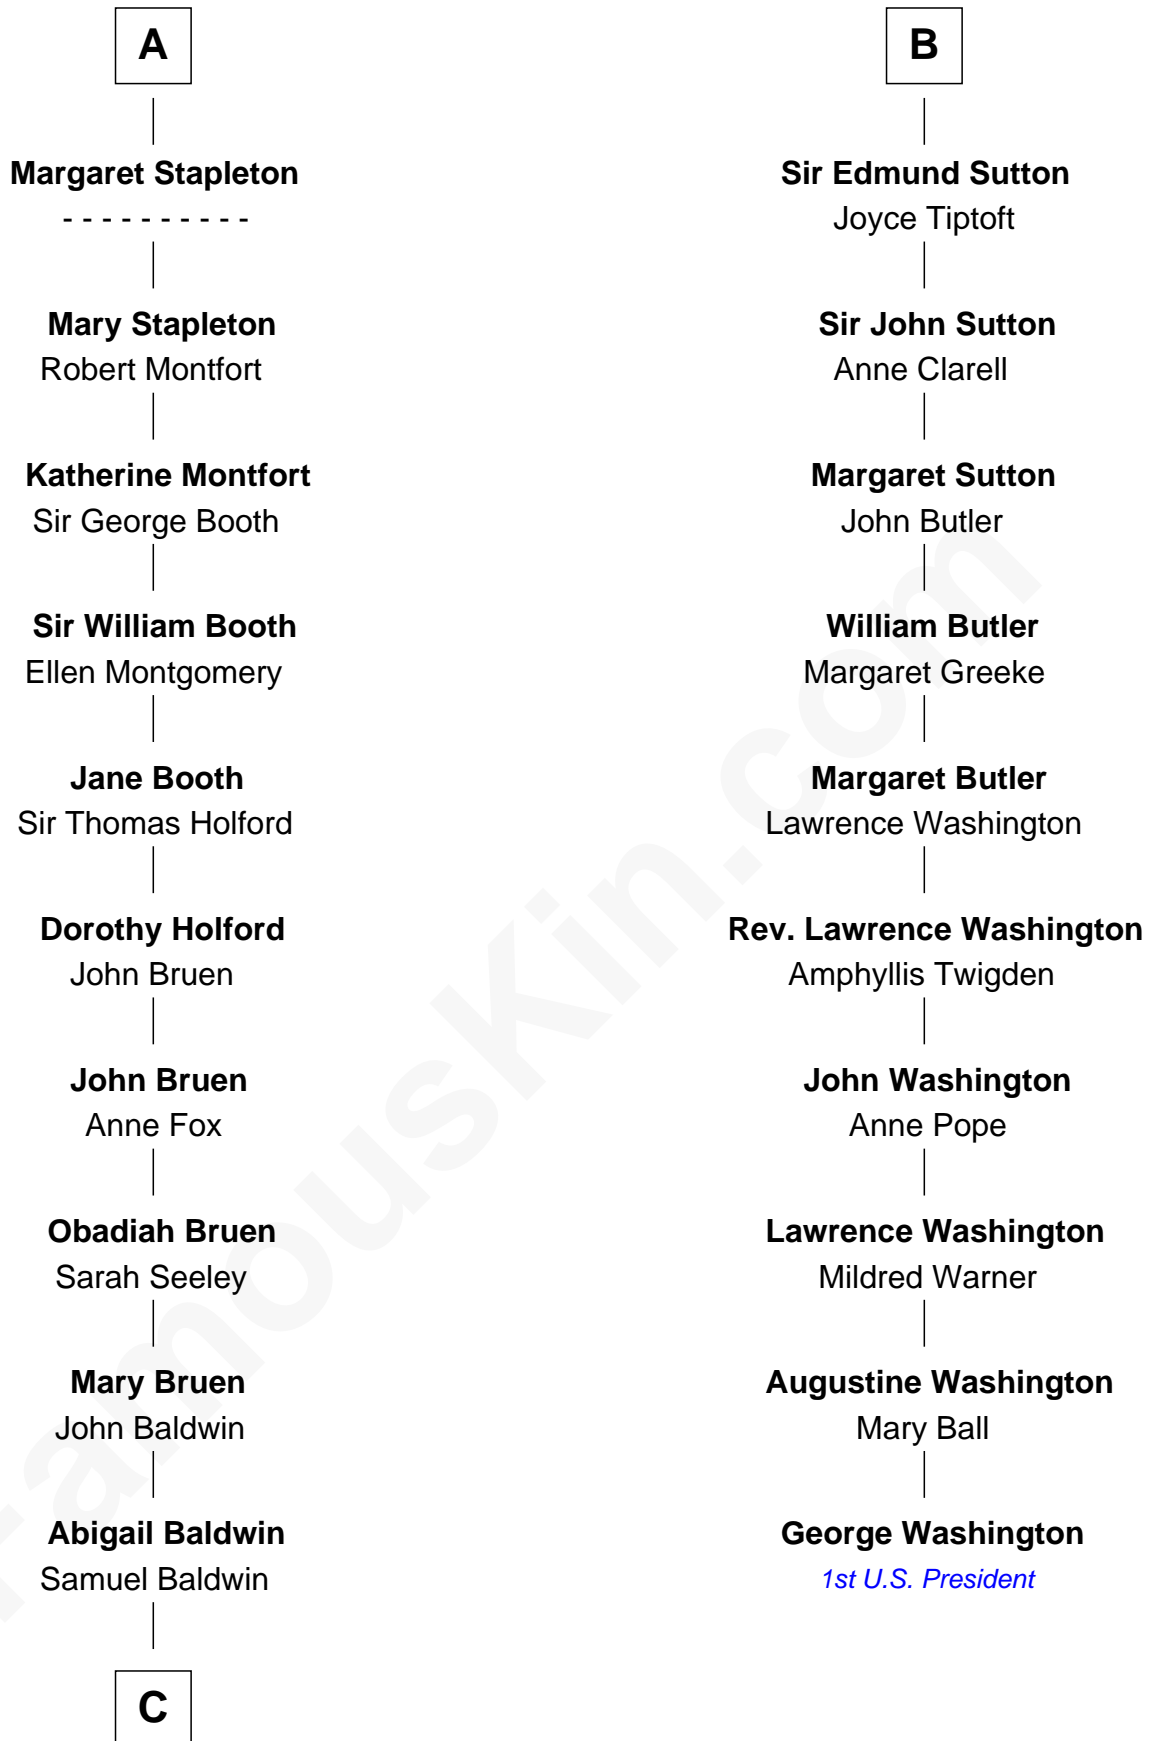

FamousKin.com Relationship Chart of

Abraham Baldwin

Signer of the U.S. Constitution

16th cousin 3 times removed of

George Washington

1st U.S. President

John, King of England

with wife

not married

----- De Warenne

C

—
Timothy Baldwin
Bathsheba Stone

—
Michael Baldwin
Lucy Dudley

—
Abraham Baldwin
Signer of the U.S. Constitution

FamousKin.com