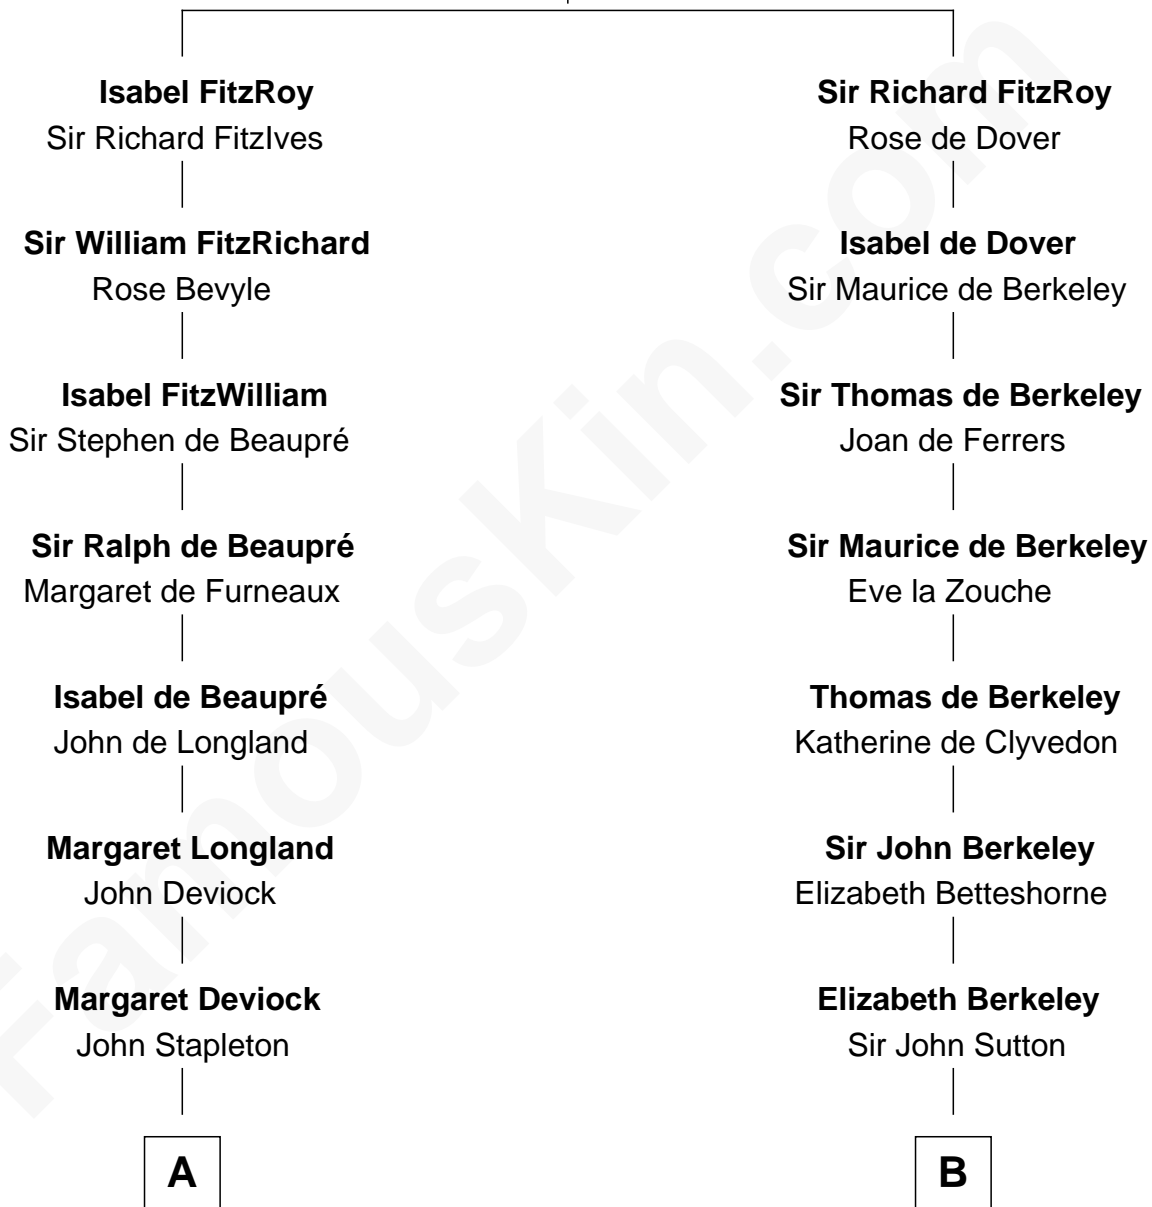

FamousKin.com Relationship Chart of

Abraham Baldwin

Signer of the U.S. Constitution

16th cousin 3 times removed of

George Washington

1st U.S. President

John, King of England

with wife

not married

----- De Warenne

C

—
Timothy Baldwin
Bathsheba Stone

—
Michael Baldwin
Lucy Dudley

—
Abraham Baldwin
Signer of the U.S. Constitution

FamousKin.com