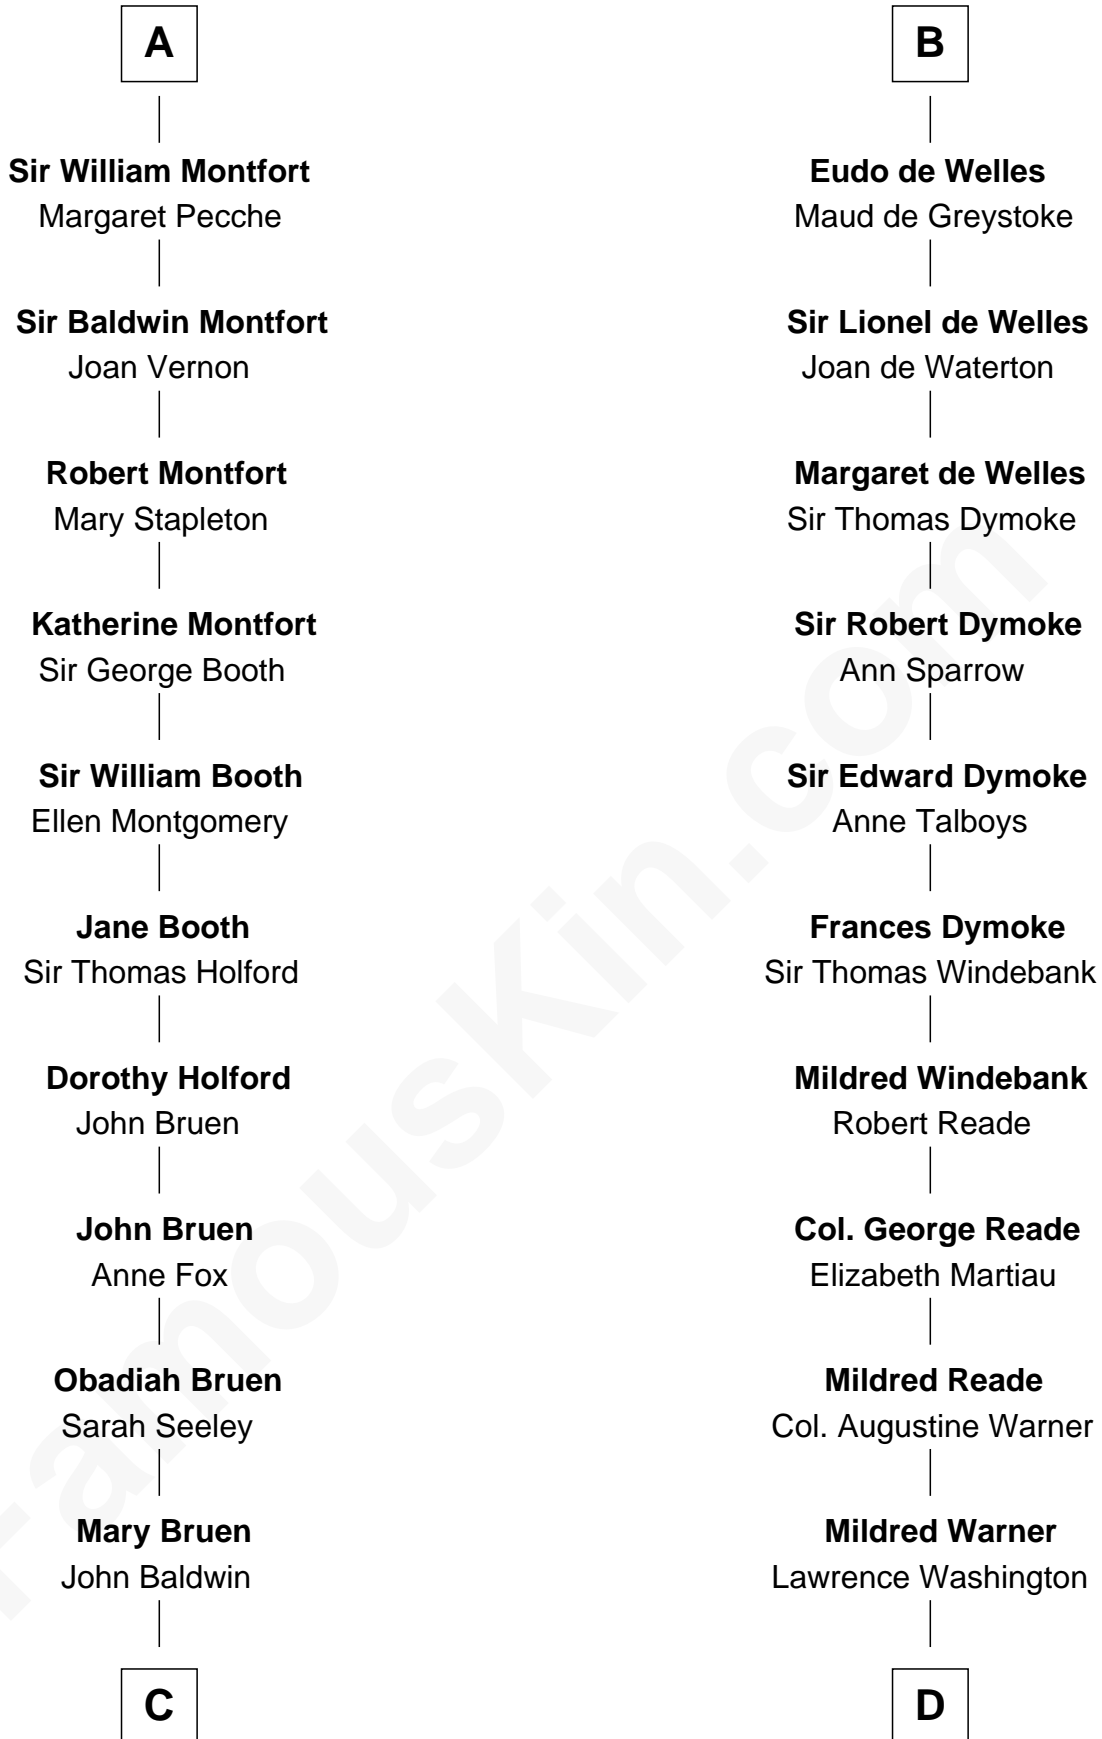

# FamousKin.com Relationship Chart of

**Abraham Baldwin**

*Signer of the U.S. Constitution*

18th cousin 2 times removed of

**George Washington**

*1st U.S. President*

**Richard de Clare**  
Amice of Gloucester

**C**

**Abigail Baldwin**  
Samuel Baldwin

**Timothy Baldwin**  
Bathsheba Stone

**Michael Baldwin**  
Lucy Dudley

**Abraham Baldwin**  
*Signer of the U.S. Constitution*

**D**

**Augustine Washington**  
Mary Ball

**George Washington**  
*1st U.S. President*

FamousKin.com