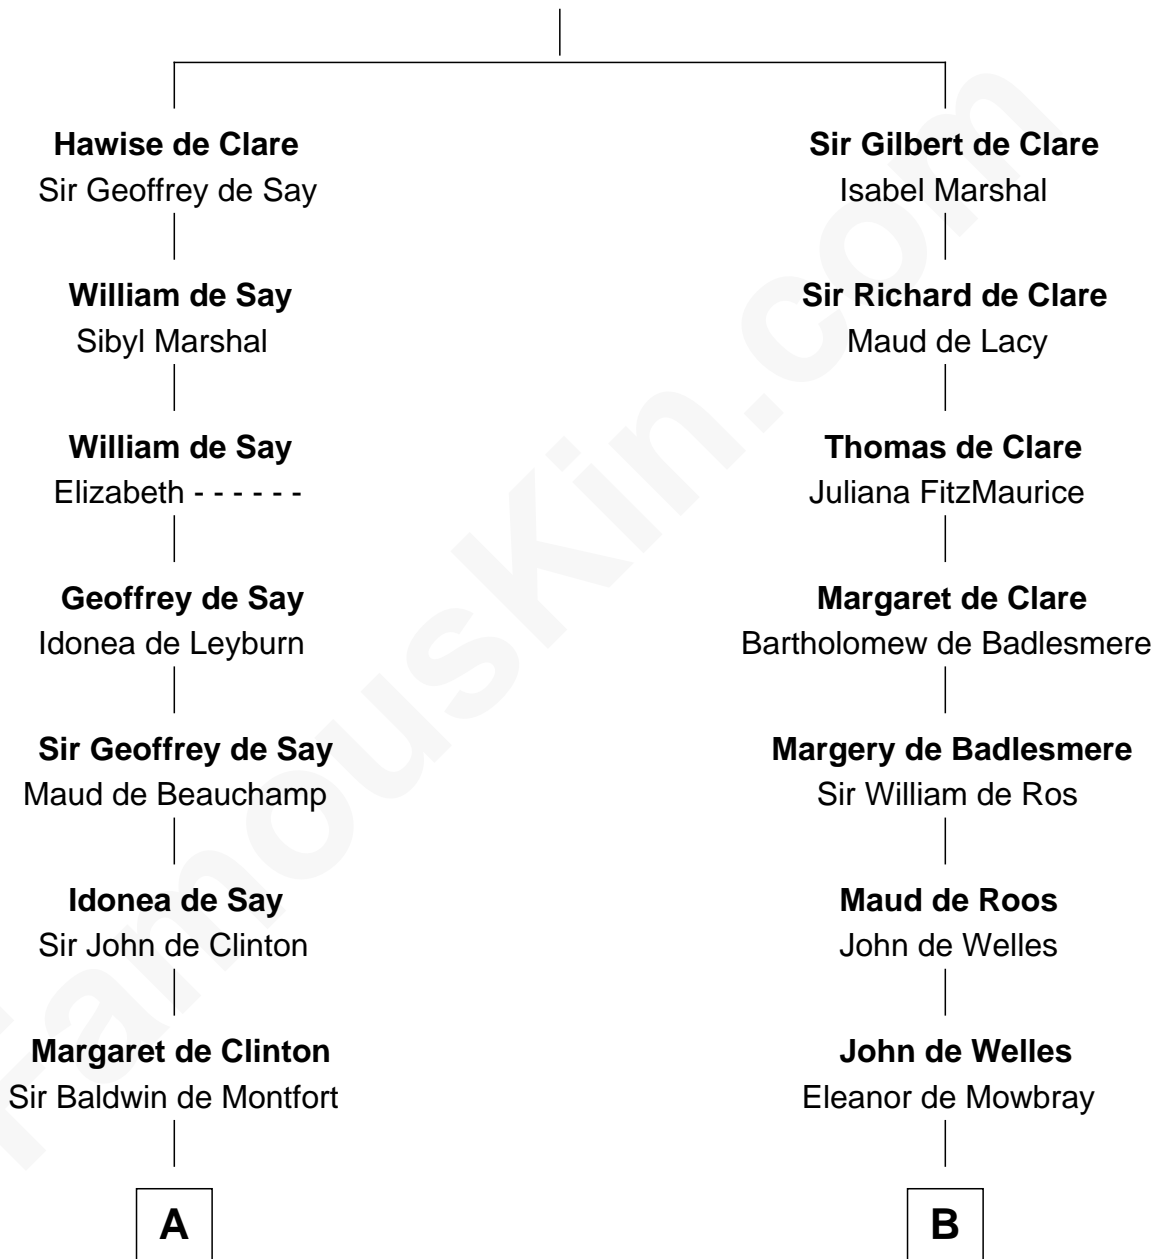

# FamousKin.com Relationship Chart of

**Abraham Baldwin**

*Signer of the U.S. Constitution*

18th cousin 2 times removed of

**George Washington**

*1st U.S. President*

**Richard de Clare**  
Amice of Gloucester

**C**

**Abigail Baldwin**  
Samuel Baldwin

**Timothy Baldwin**  
Bathsheba Stone

**Michael Baldwin**  
Lucy Dudley

**Abraham Baldwin**  
*Signer of the U.S. Constitution*

**D**

**Augustine Washington**  
Mary Ball

**George Washington**  
*1st U.S. President*

FamousKin.com