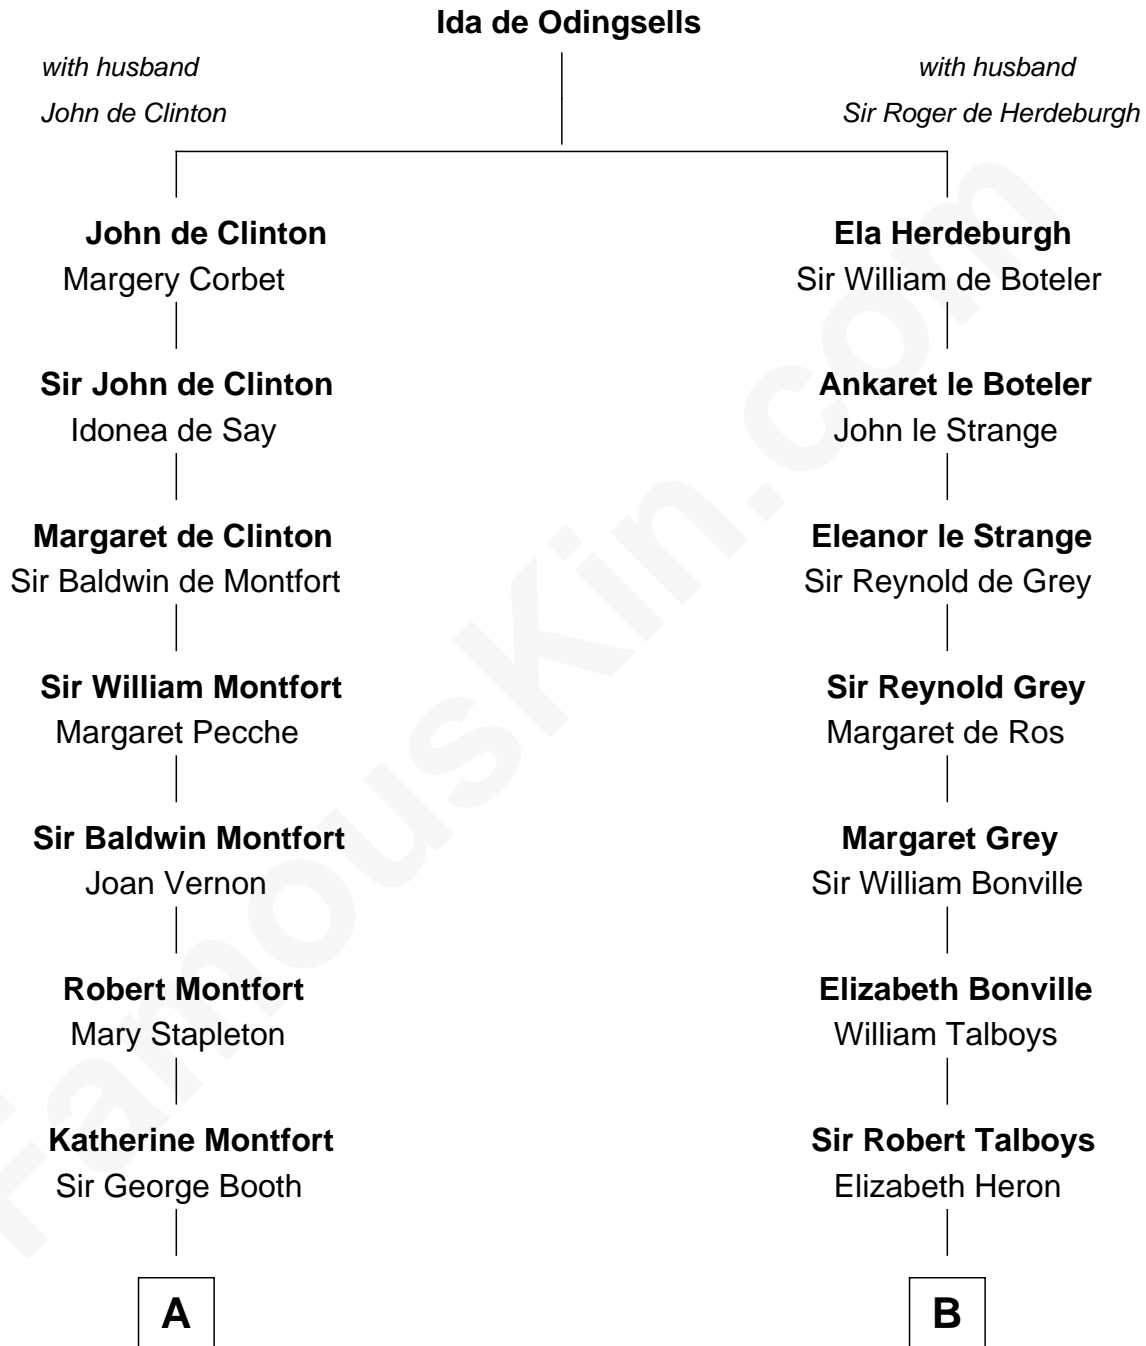

FamousKin.com Relationship Chart of

Abraham Baldwin

Signer of the U.S. Constitution

15th cousin 1 time removed of

George Washington

1st U.S. President

A

Sir William Booth
Ellen Montgomery

Jane Booth
Sir Thomas Holford

Dorothy Holford
John Bruen

John Bruen
Anne Fox

Obadiah Bruen
Sarah Seeley

Mary Bruen
John Baldwin

Abigail Baldwin
Samuel Baldwin

Timothy Baldwin
Bathsheba Stone

Michael Baldwin
Lucy Dudley