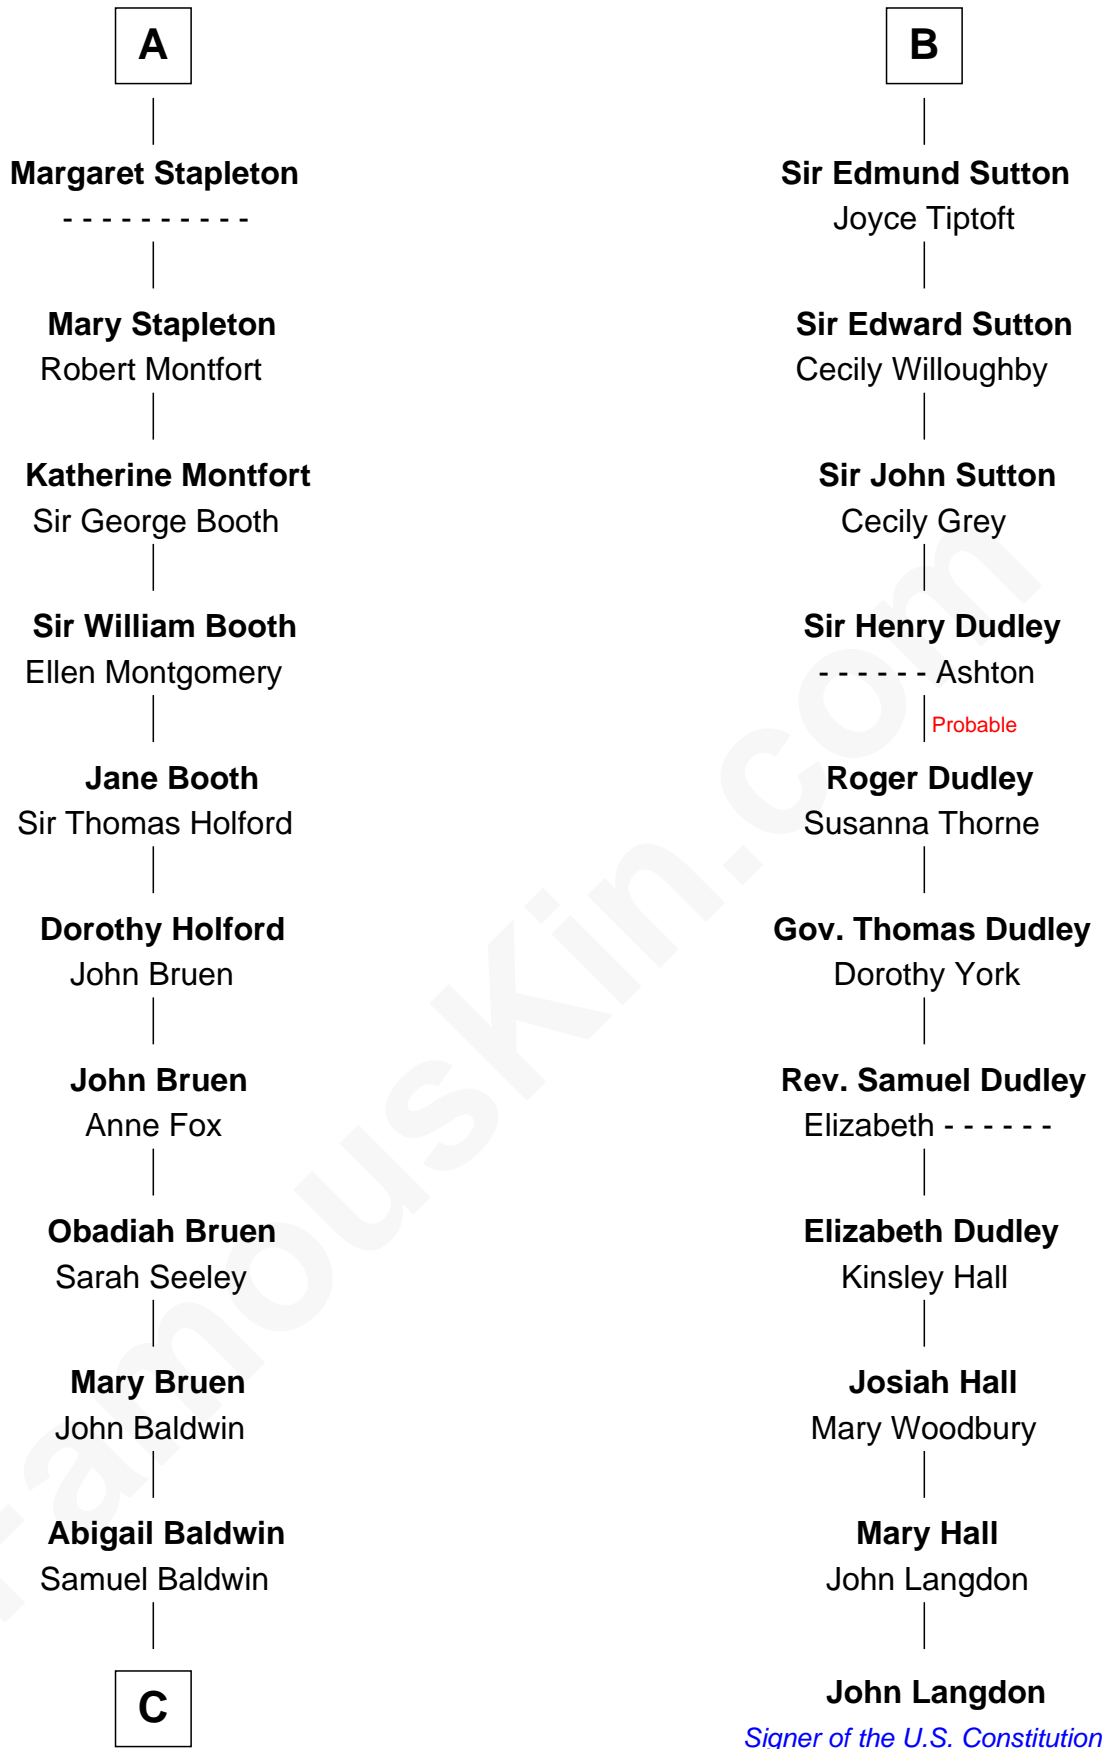

FamousKin.com Relationship Chart of

Abraham Baldwin

Signer of the U.S. Constitution

17th cousin 2 times removed of

John Langdon

Signer of the U.S. Constitution

John, King of England

with wife

Margaret Longland
John Deviock

Margaret Deviock
John Stapleton

A

Sir Richard FitzRoy
Rose de Dover

Isabel de Dover
Sir Maurice de Berkeley

Sir Thomas de Berkeley
Joan de Ferrers

Sir Maurice de Berkeley
Eve la Zouche

Thomas de Berkeley
Katherine de Clyvedon

Sir John Berkeley
Elizabeth Betteshorne

Elizabeth Berkeley
Sir John Sutton

B

C

—
Timothy Baldwin
Bathsheba Stone

—
Michael Baldwin
Lucy Dudley

—
Abraham Baldwin
Signer of the U.S. Constitution