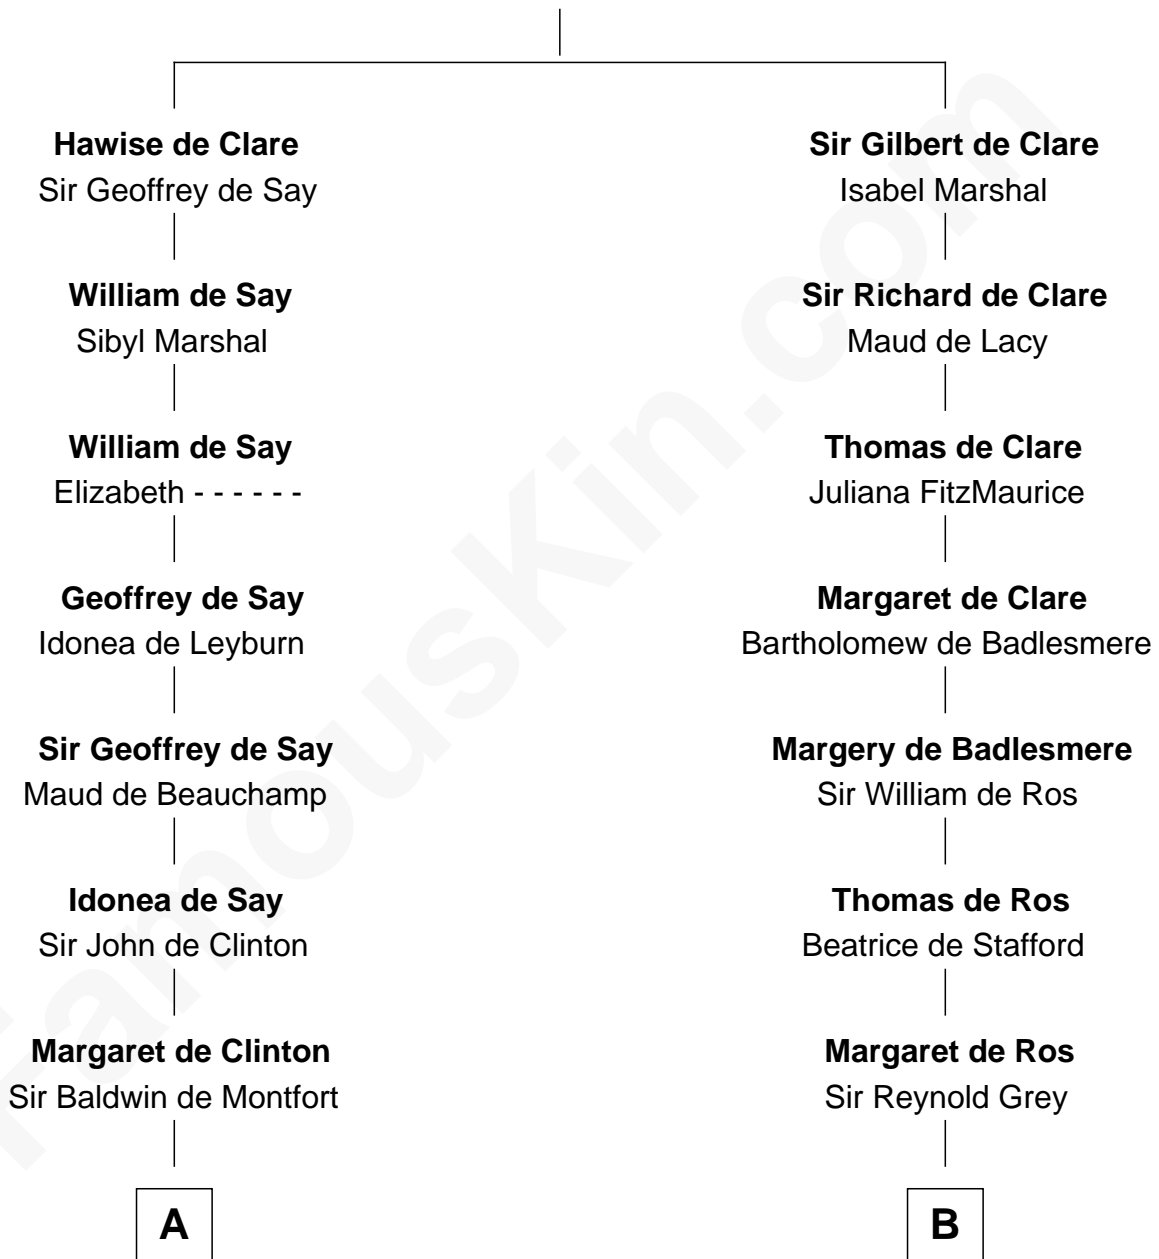

FamousKin.com Relationship Chart of

Abraham Baldwin

Signer of the U.S. Constitution

19th cousin 1 time removed of

John Langdon

Signer of the U.S. Constitution

Richard de Clare
Amice of Gloucester

C

Abigail Baldwin

Samuel Baldwin

Timothy Baldwin

Bathsheba Stone

Michael Baldwin

Lucy Dudley

Abraham Baldwin

Signer of the U.S. Constitution