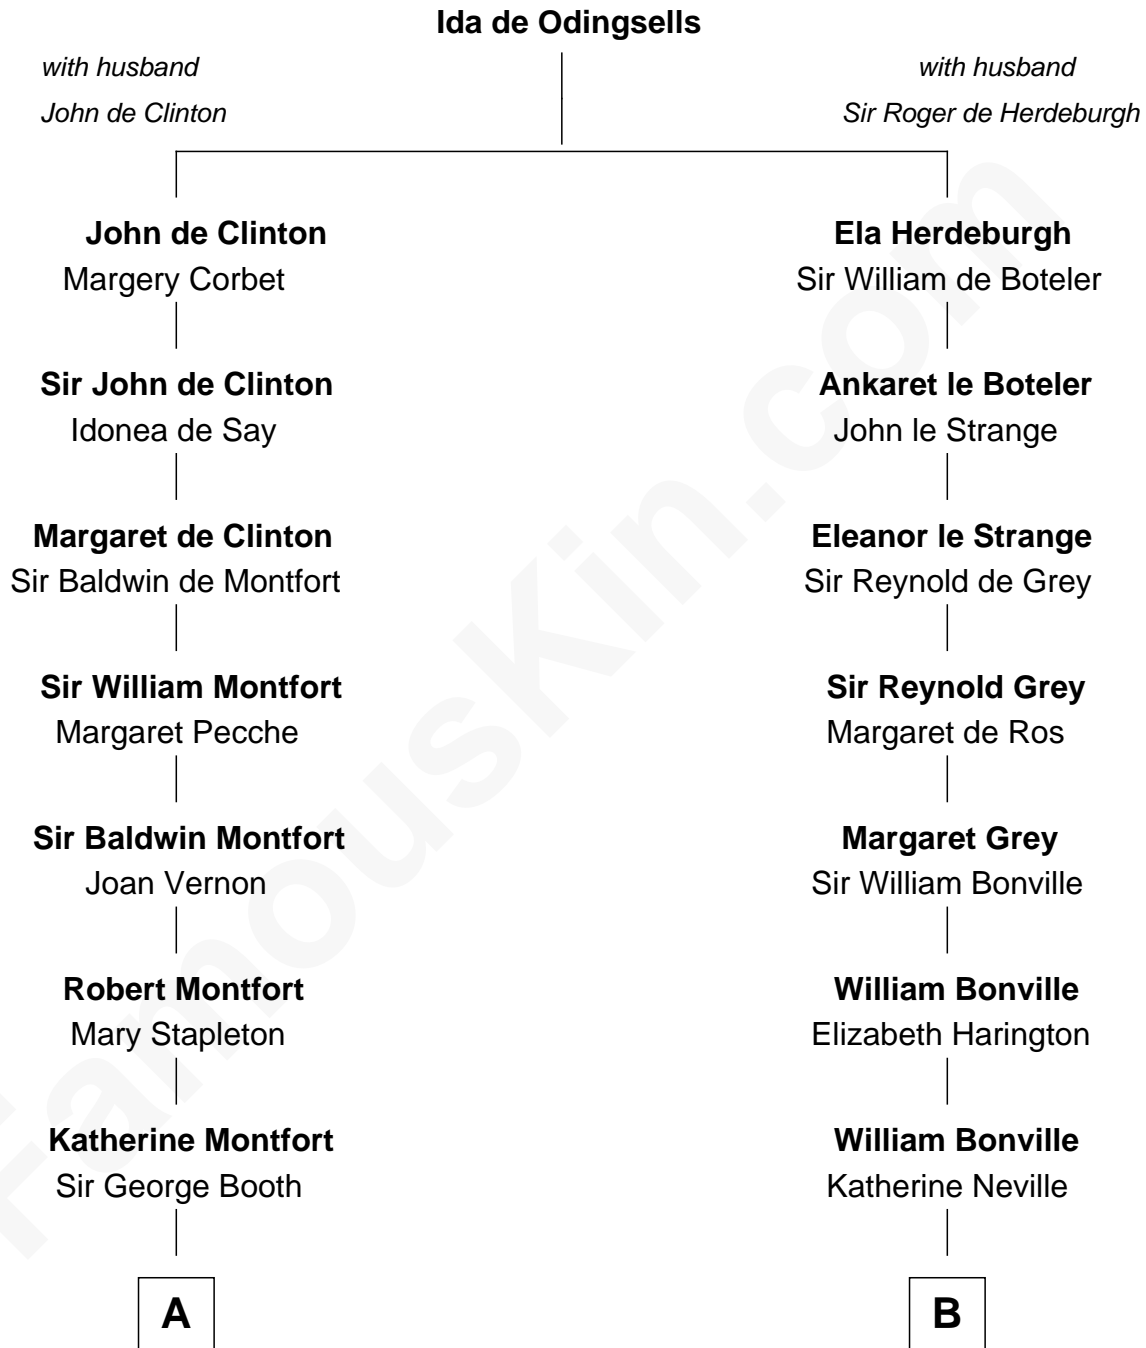

FamousKin.com Relationship Chart of

Abraham Baldwin

Signer of the U.S. Constitution

16th cousin of

John Langdon

Signer of the U.S. Constitution

A

Sir William Booth
Ellen Montgomery

Jane Booth
Sir Thomas Holford

Dorothy Holford
John Bruen

John Bruen
Anne Fox

Obadiah Bruen
Sarah Seeley

Mary Bruen
John Baldwin

Abigail Baldwin
Samuel Baldwin

Timothy Baldwin
Bathsheba Stone

Michael Baldwin
Lucy Dudley

Abraham Baldwin
Signer of the U.S. Constitution

B

Cecily Bonville
Thomas Grey

Cecily Grey
Sir John Sutton

Sir Henry Dudley
----- Ashton
Probable

Roger Dudley
Susanna Thorne

Gov. Thomas Dudley
Dorothy York

Rev. Samuel Dudley
Elizabeth -----