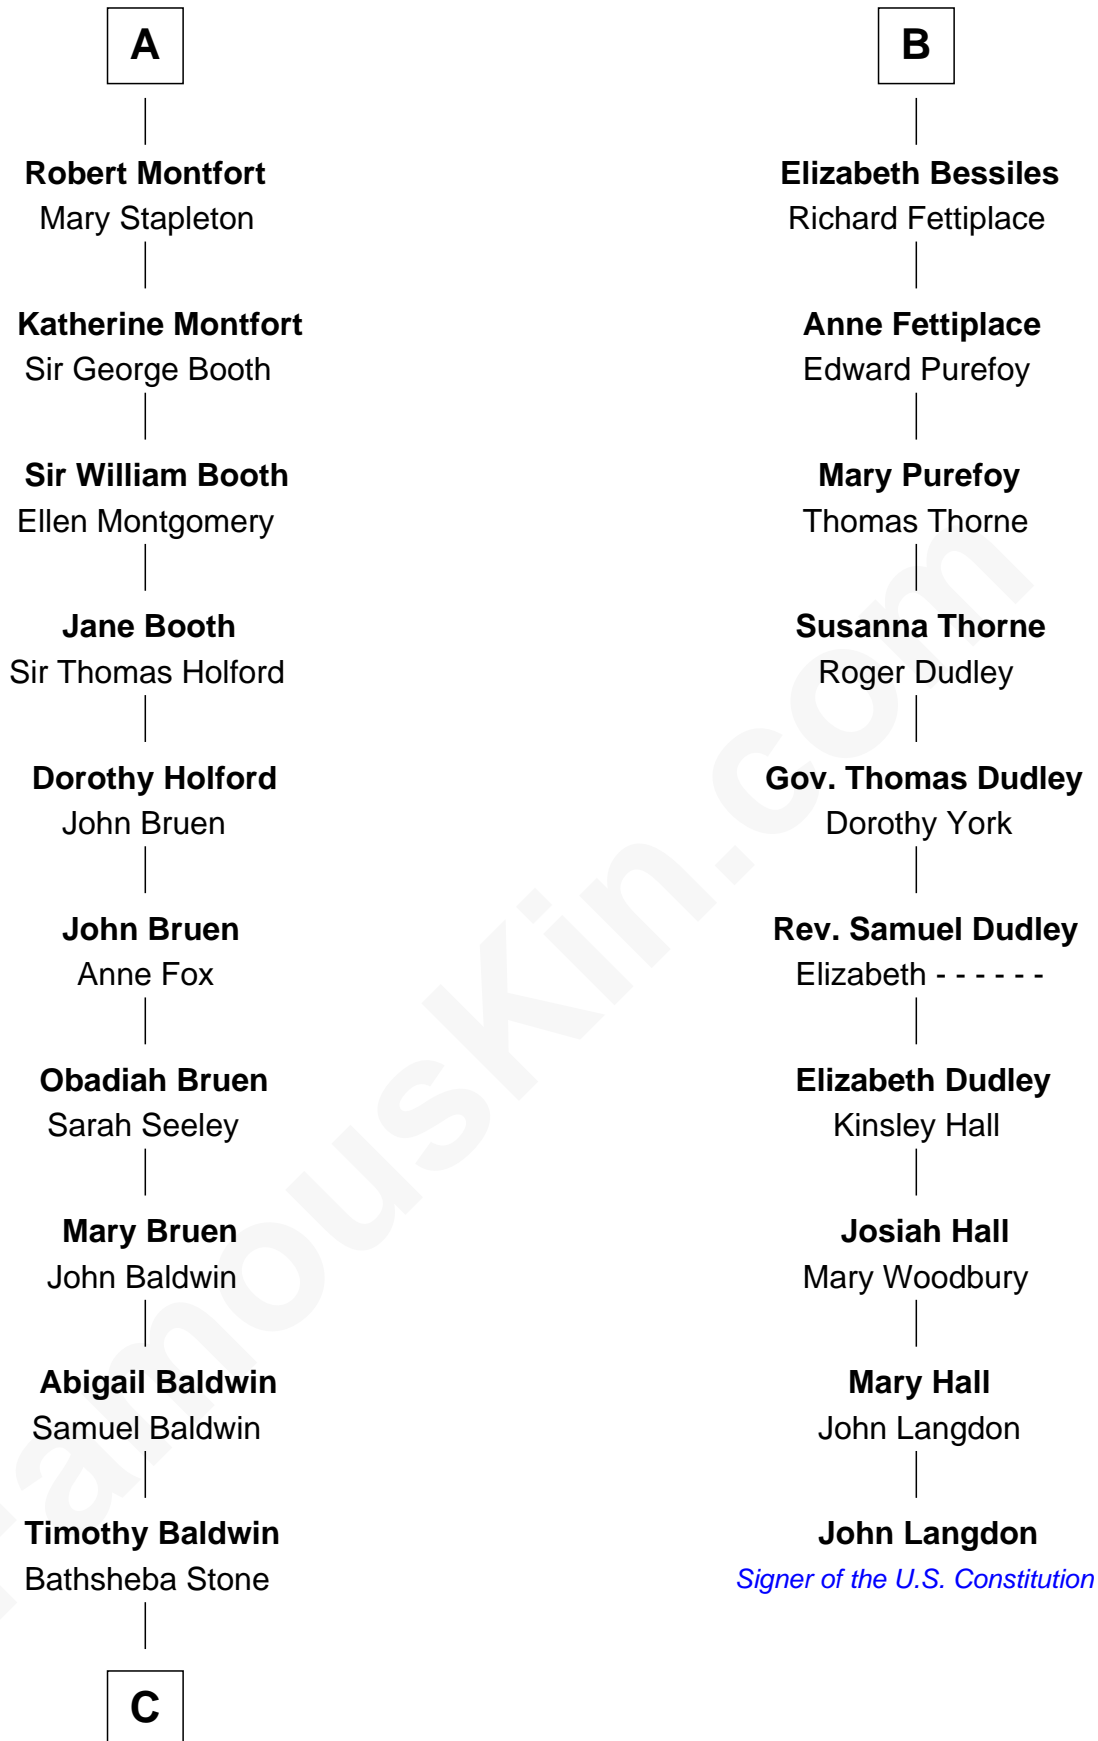

FamousKin.com Relationship Chart of

Abraham Baldwin

Signer of the U.S. Constitution

16th cousin 2 times removed of

John Langdon

Signer of the U.S. Constitution

C

Michael Baldwin

Lucy Dudley

Abraham Baldwin

Signer of the U.S. Constitution

FamousKin.com