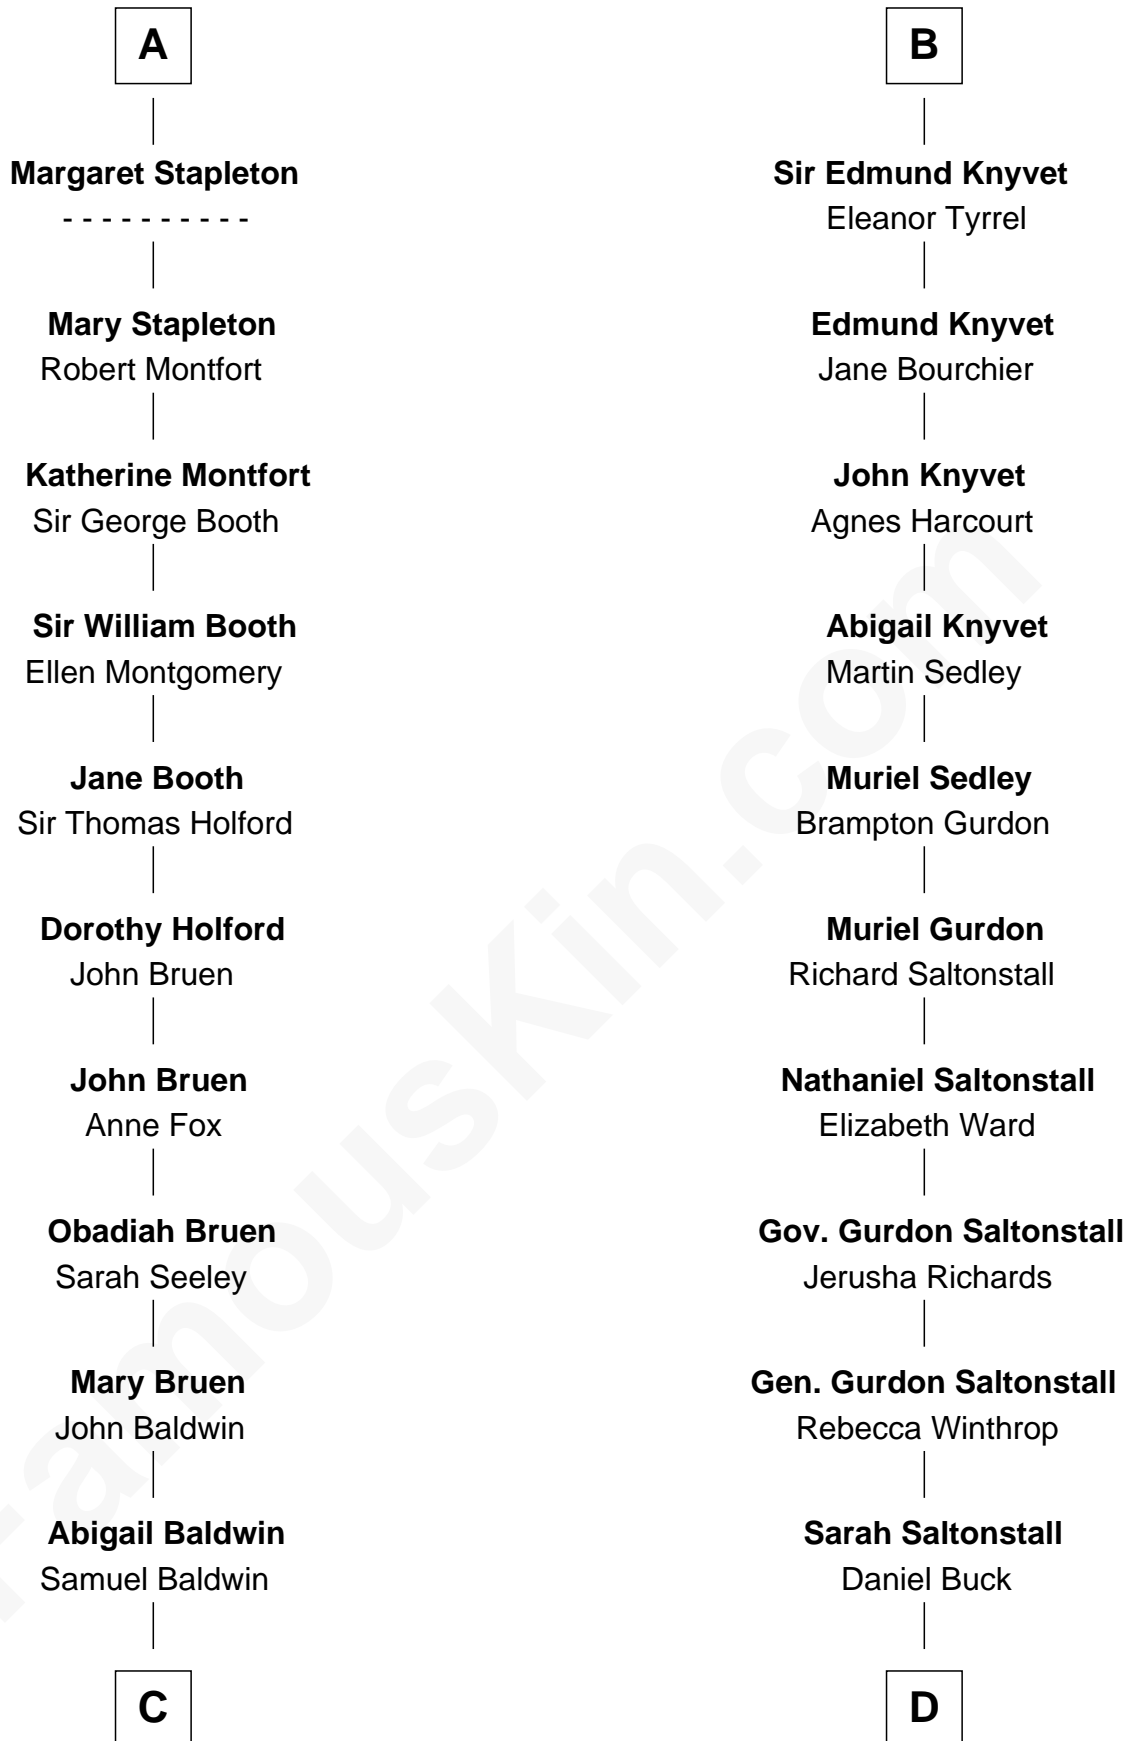

# FamousKin.com Relationship Chart of

**Abraham Baldwin**

*Signer of the U.S. Constitution*

19th cousin 2 times removed of

**Louis Auchincloss**

*Author*

**John, King of England**

**C**

**Timothy Baldwin**  
Bathsheba Stone

**Michael Baldwin**  
Lucy Dudley

**Abraham Baldwin**  
*Signer of the U.S. Constitution*

**D**

**Gurdon Buck**  
Susannah Mainwaring

**Elizabeth Buck**  
John Auchincloss

**John Winthrop Auchincloss**  
Joanna Hone Russell

**Joseph Howland Auchincloss**  
Priscilla Dixon Stanton

**Louis Auchincloss**  
*Author*

FamousKin.com