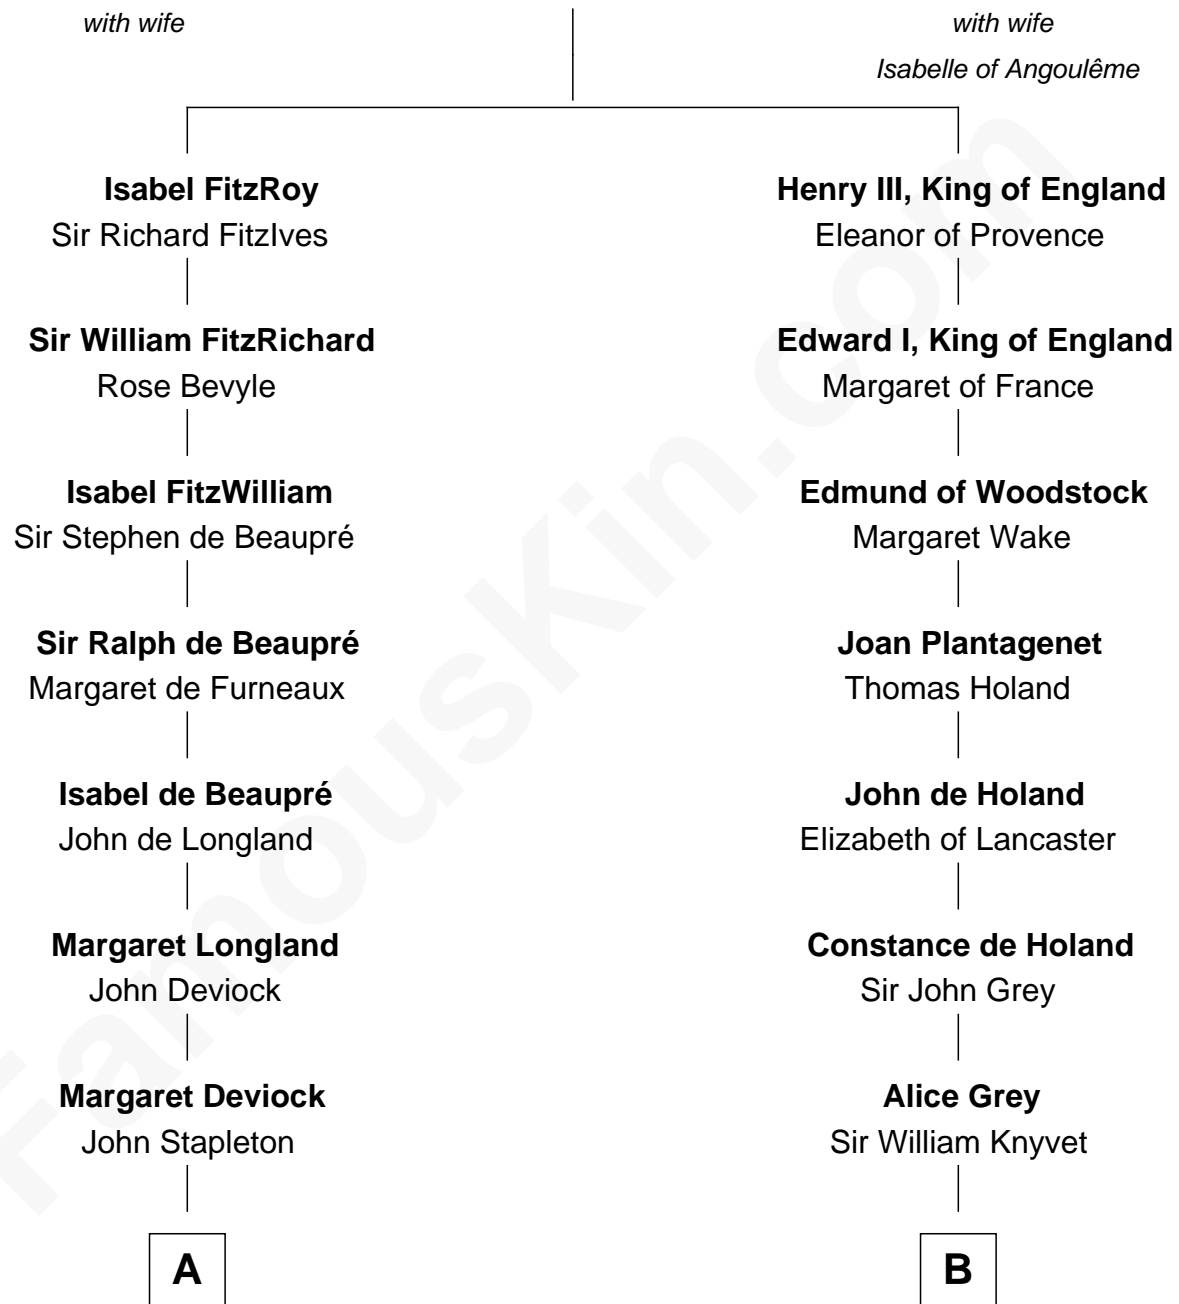

# FamousKin.com Relationship Chart of

**Abraham Baldwin**

*Signer of the U.S. Constitution*

19th cousin 2 times removed of

**Louis Auchincloss**

*Author*

**John, King of England**

**C**

**Timothy Baldwin**  
Bathsheba Stone

**Michael Baldwin**  
Lucy Dudley

**Abraham Baldwin**  
*Signer of the U.S. Constitution*

**D**

**Gurdon Buck**  
Susannah Mainwaring

**Elizabeth Buck**  
John Auchincloss

**John Winthrop Auchincloss**  
Joanna Hone Russell

**Joseph Howland Auchincloss**  
Priscilla Dixon Stanton

**Louis Auchincloss**  
*Author*

FamousKin.com