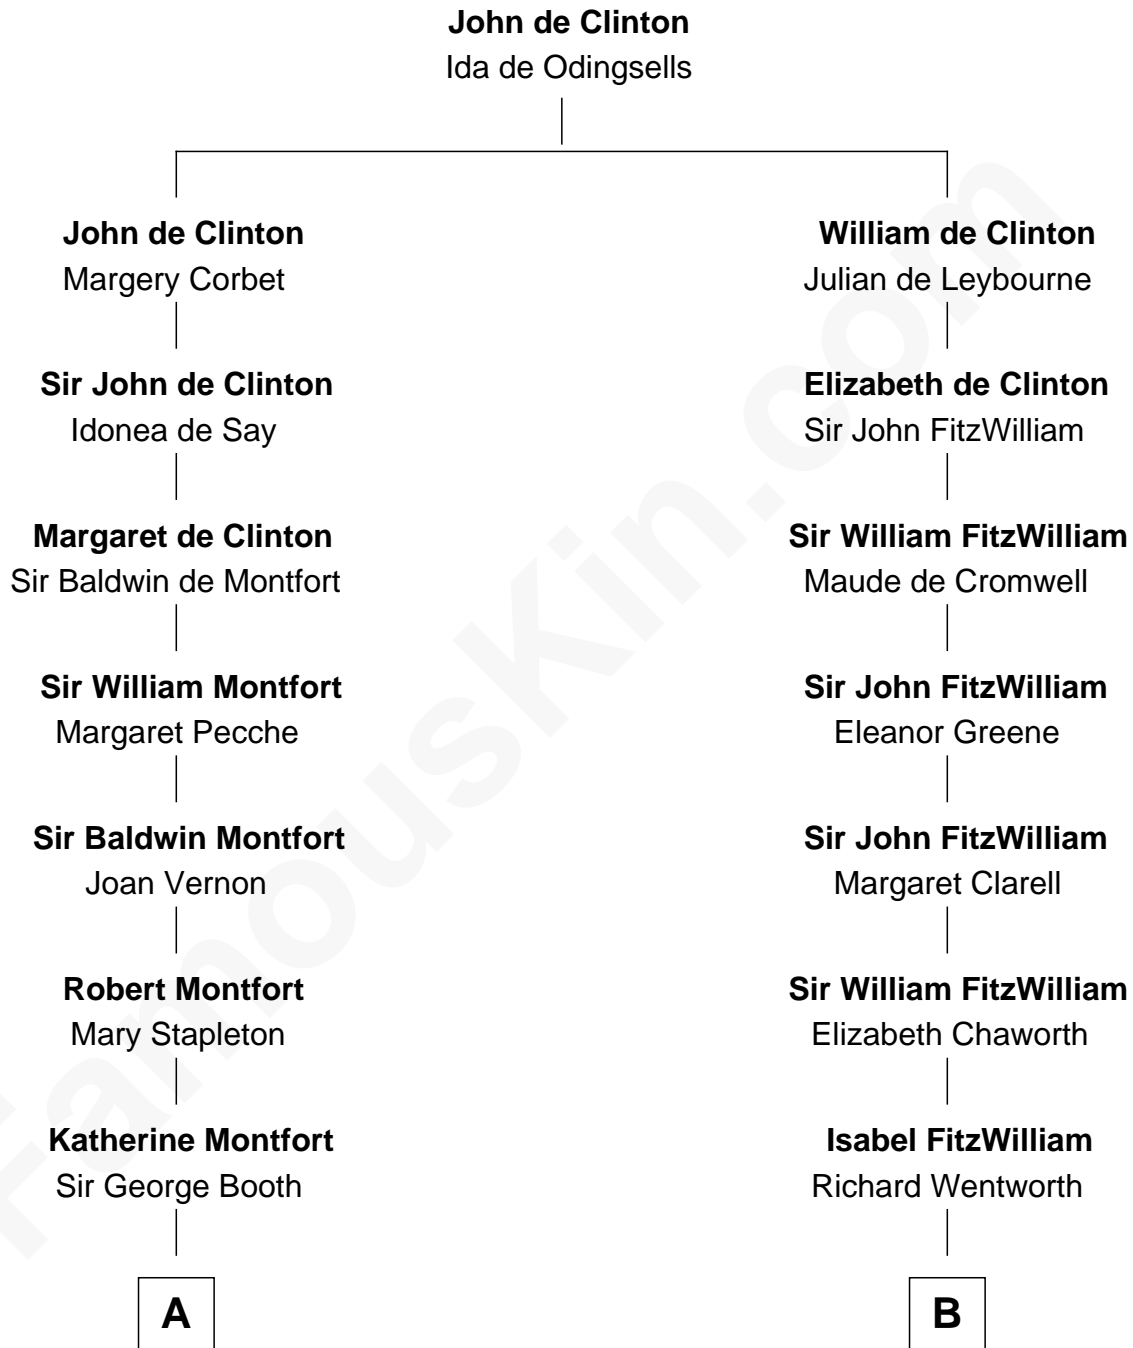

# FamousKin.com Relationship Chart of

**Abraham Baldwin**

*Signer of the U.S. Constitution*

16th cousin 5 times removed of

**Louis Auchincloss**

*Author*

**C**

—  
**Gurdon Buck**

Susannah Mainwaring

—  
**Elizabeth Buck**

John Auchincloss

—  
**John Winthrop Auchincloss**

Joanna Hone Russell

—  
**Joseph Howland Auchincloss**

Priscilla Dixon Stanton

—  
**Louis Auchincloss**