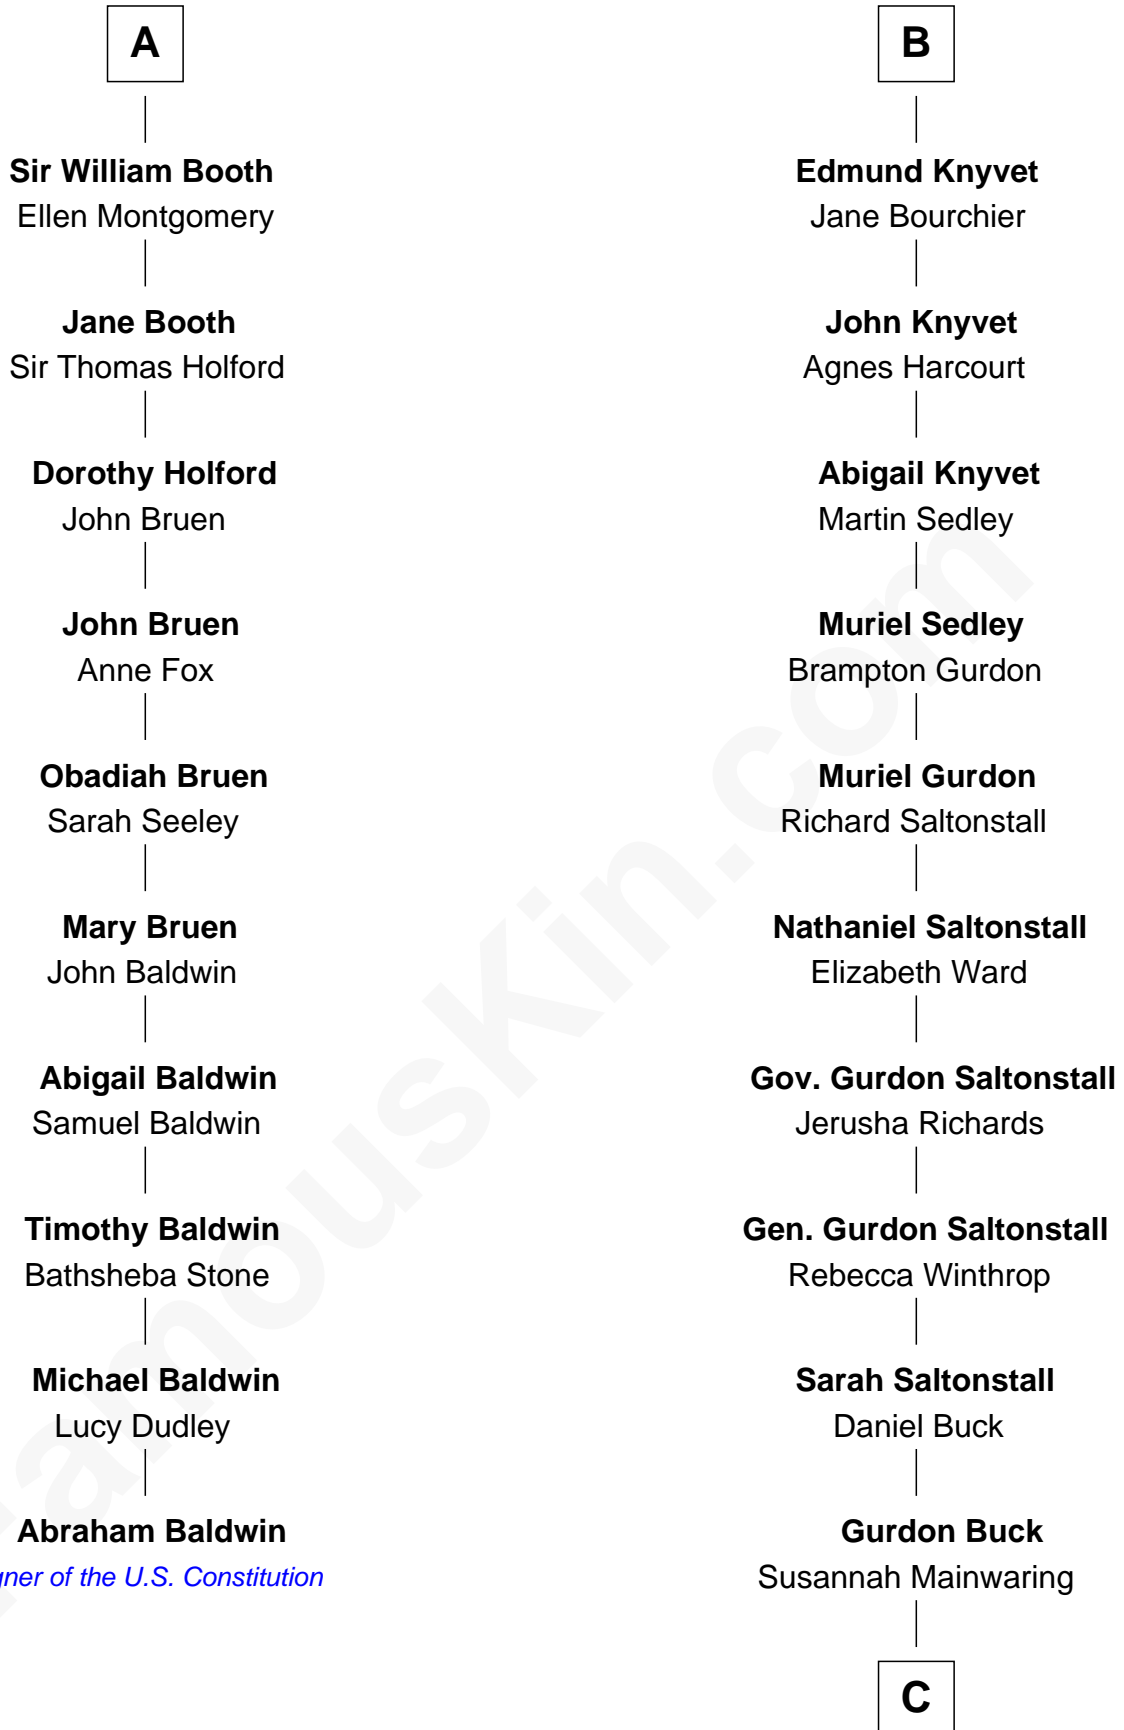

# FamousKin.com Relationship Chart of

**Abraham Baldwin**

*Signer of the U.S. Constitution*

16th cousin 4 times removed of

**Louis Auchincloss**

*Author*

**C**

**Elizabeth Buck**  
John Auchincloss

**John Winthrop Auchincloss**  
Joanna Hone Russell

**Joseph Howland Auchincloss**  
Priscilla Dixon Stanton

**Louis Auchincloss**  
*Author*

FamousKin.com