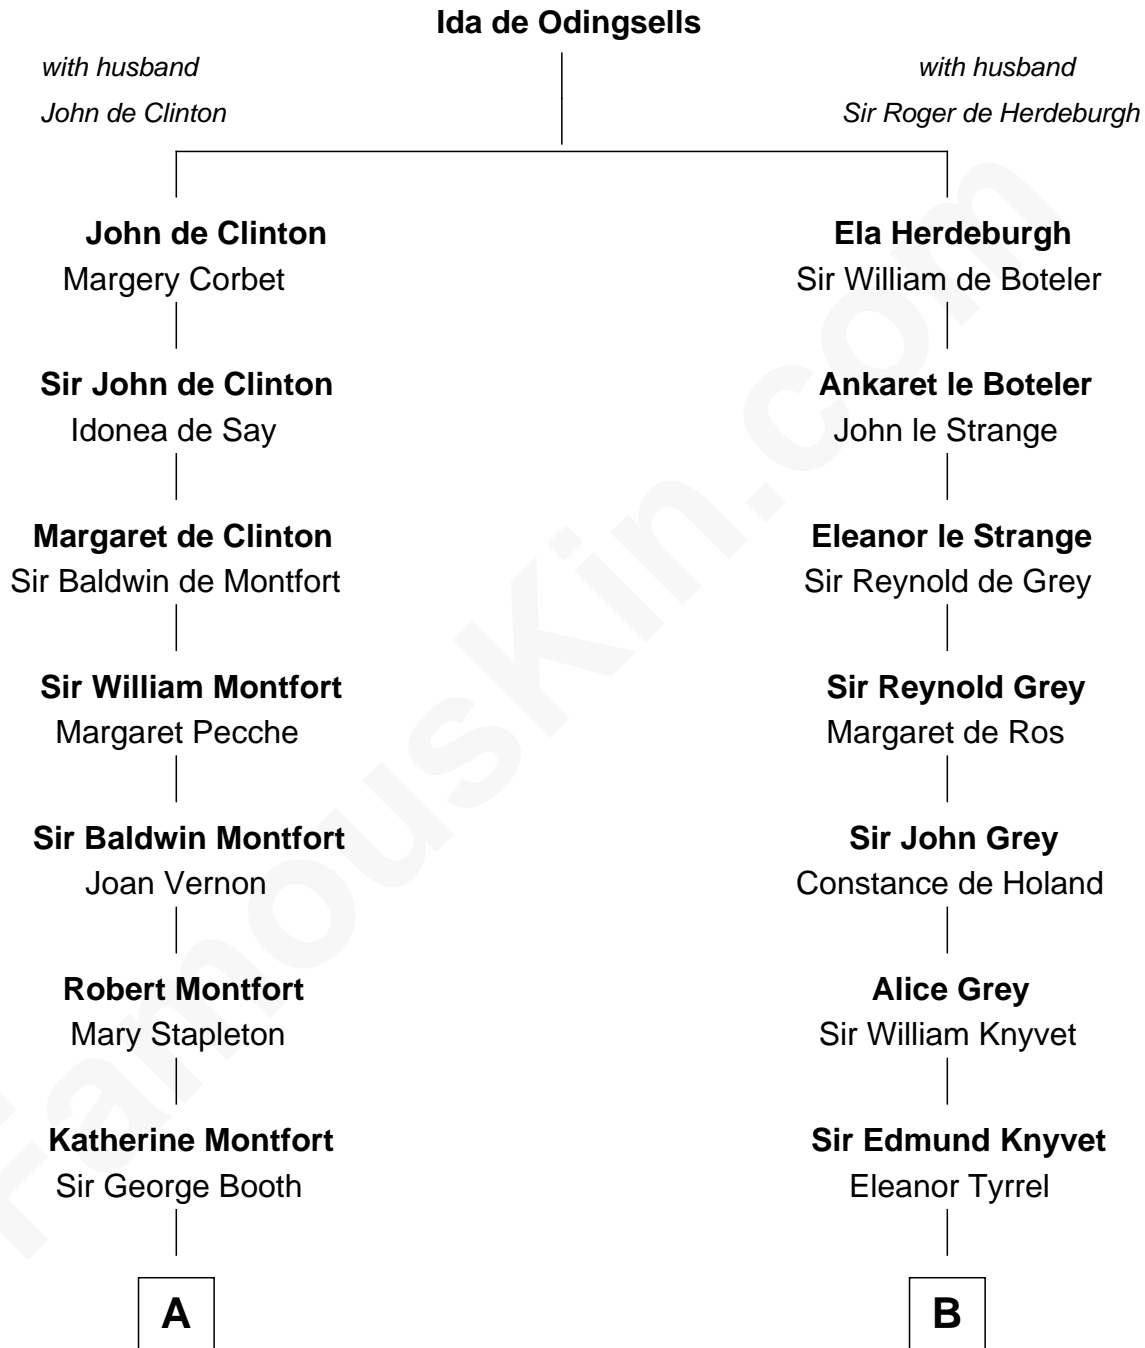

# FamousKin.com Relationship Chart of

**Abraham Baldwin**

*Signer of the U.S. Constitution*

16th cousin 4 times removed of

**Louis Auchincloss**

*Author*

**C**

**Elizabeth Buck**  
John Auchincloss

**John Winthrop Auchincloss**  
Joanna Hone Russell

**Joseph Howland Auchincloss**  
Priscilla Dixon Stanton

**Louis Auchincloss**  
*Author*

FamousKin.com