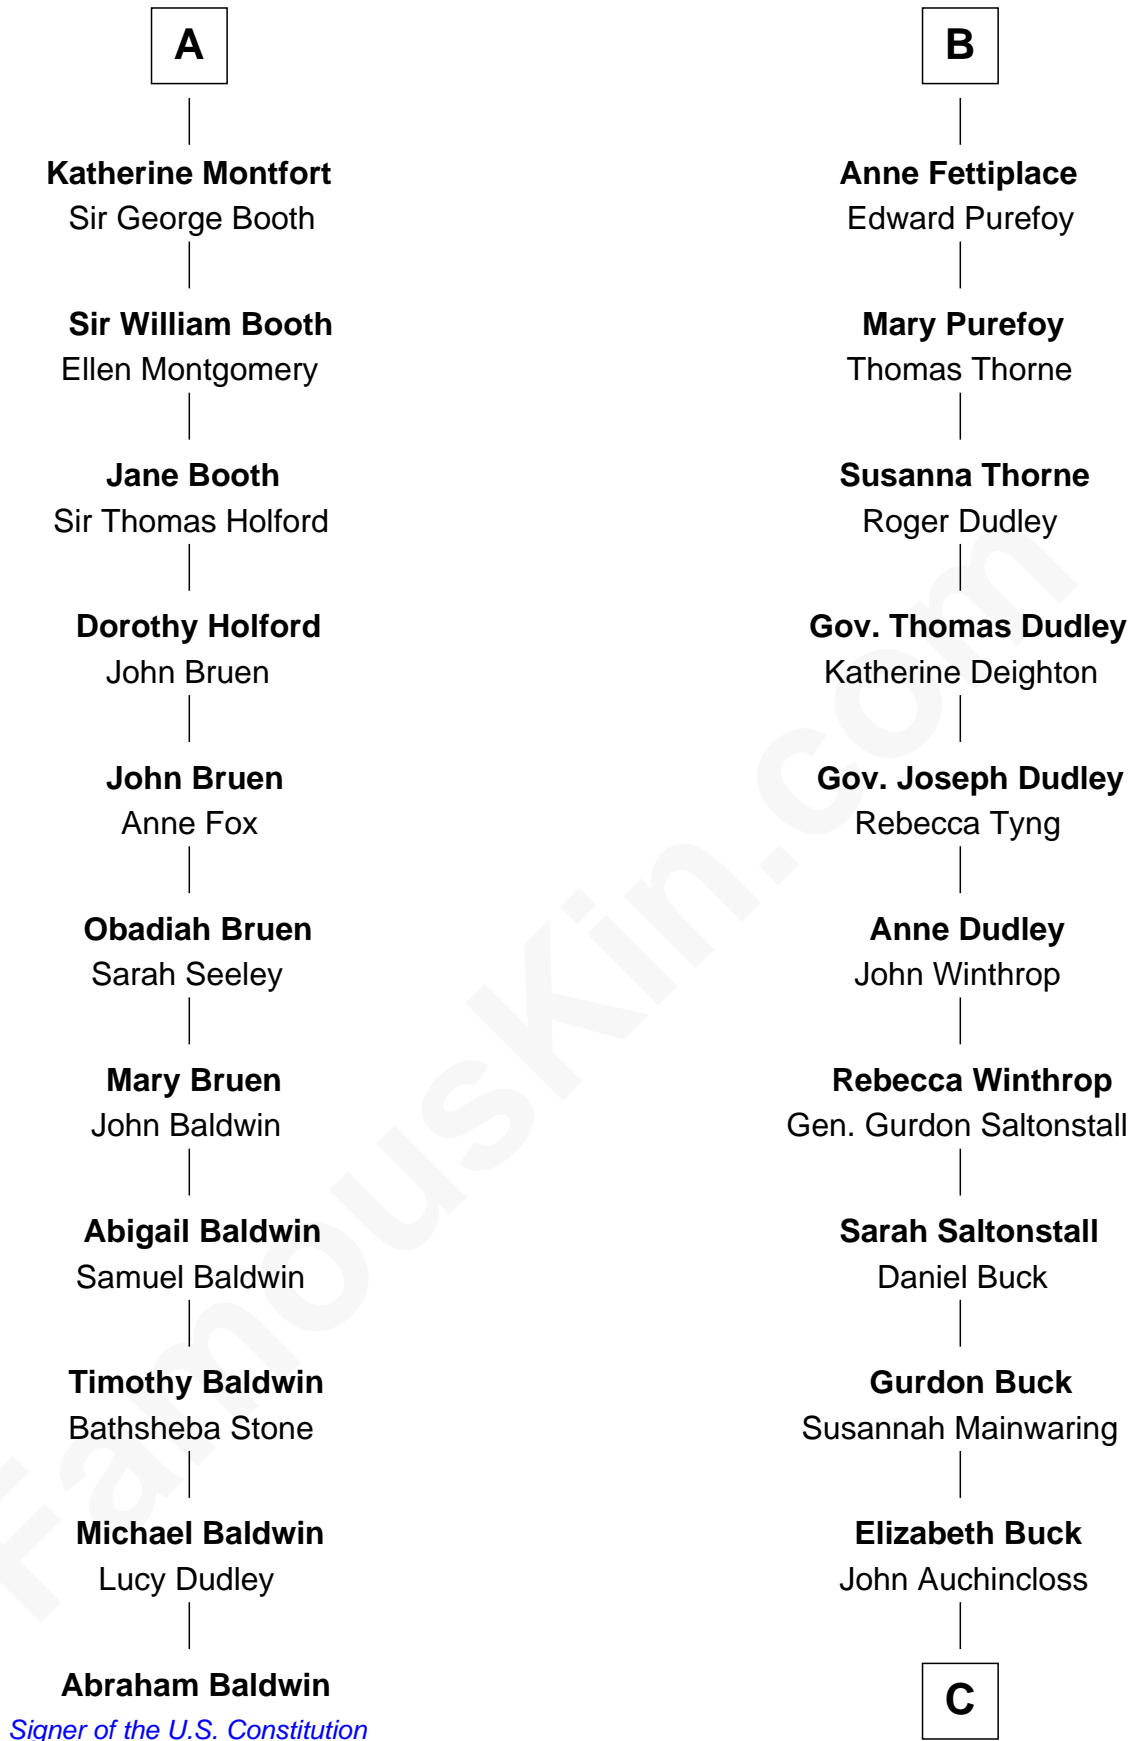

FamousKin.com Relationship Chart of

Abraham Baldwin

Signer of the U.S. Constitution

17th cousin 2 times removed of

Louis Auchincloss

Author

William de Odingsells

Ela FitzWalter

C

John Winthrop Auchincloss

Joanna Hone Russell

Joseph Howland Auchincloss

Priscilla Dixon Stanton

Louis Auchincloss

Author

FamousKin.com