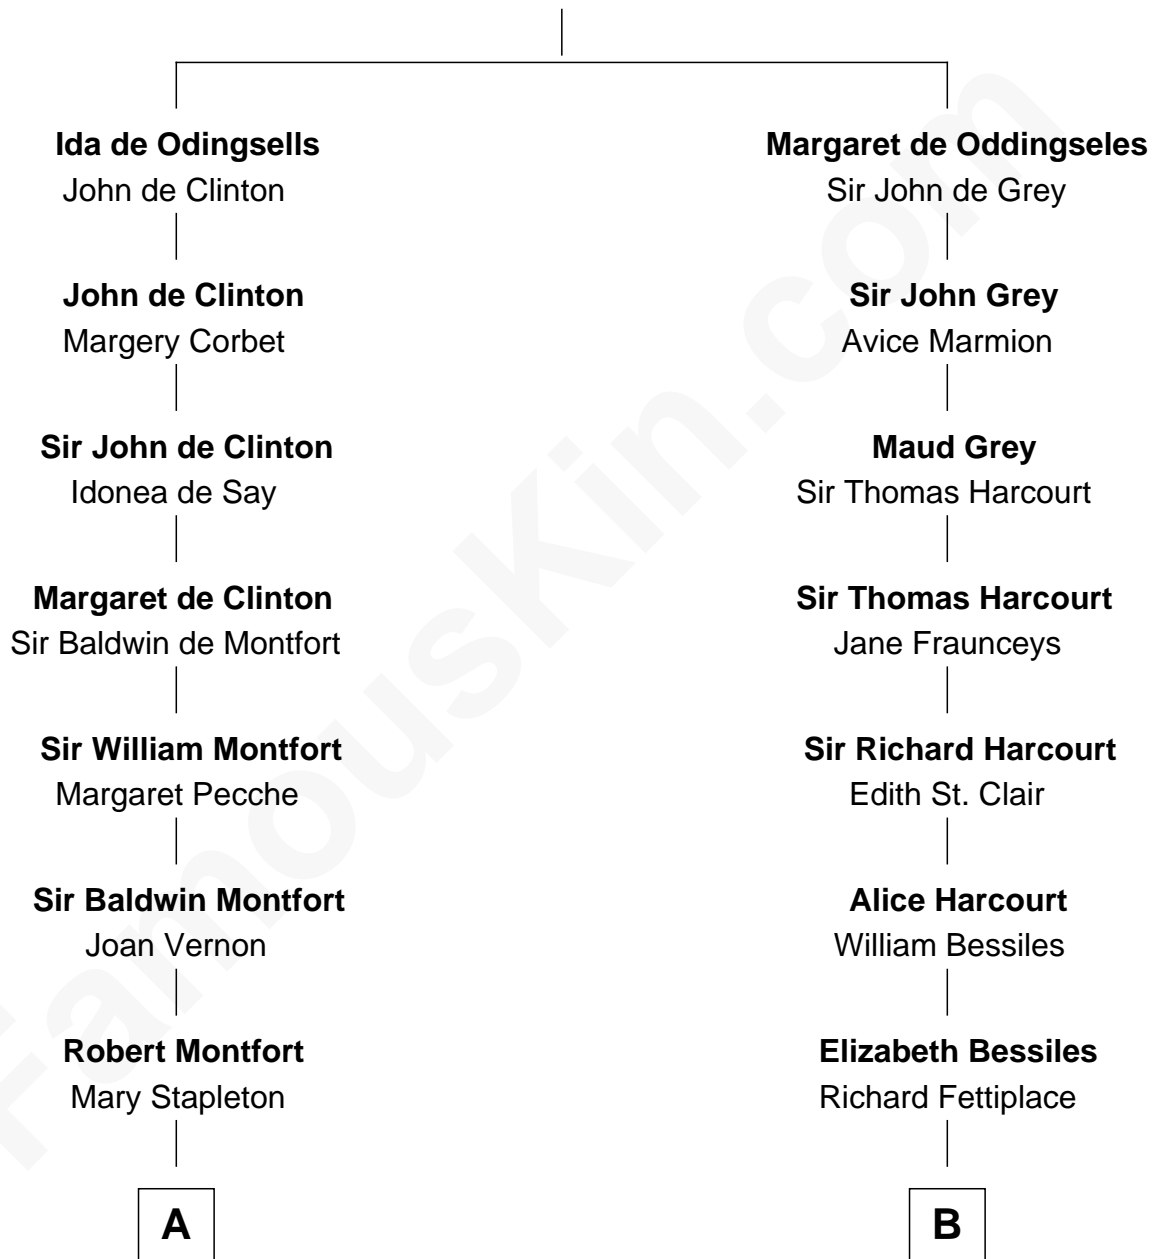

FamousKin.com Relationship Chart of

Abraham Baldwin

Signer of the U.S. Constitution

17th cousin 2 times removed of

Louis Auchincloss

Author

William de Odingsells

Ela FitzWalter

C

John Winthrop Auchincloss

Joanna Hone Russell

Joseph Howland Auchincloss

Priscilla Dixon Stanton

Louis Auchincloss

Author

FamousKin.com