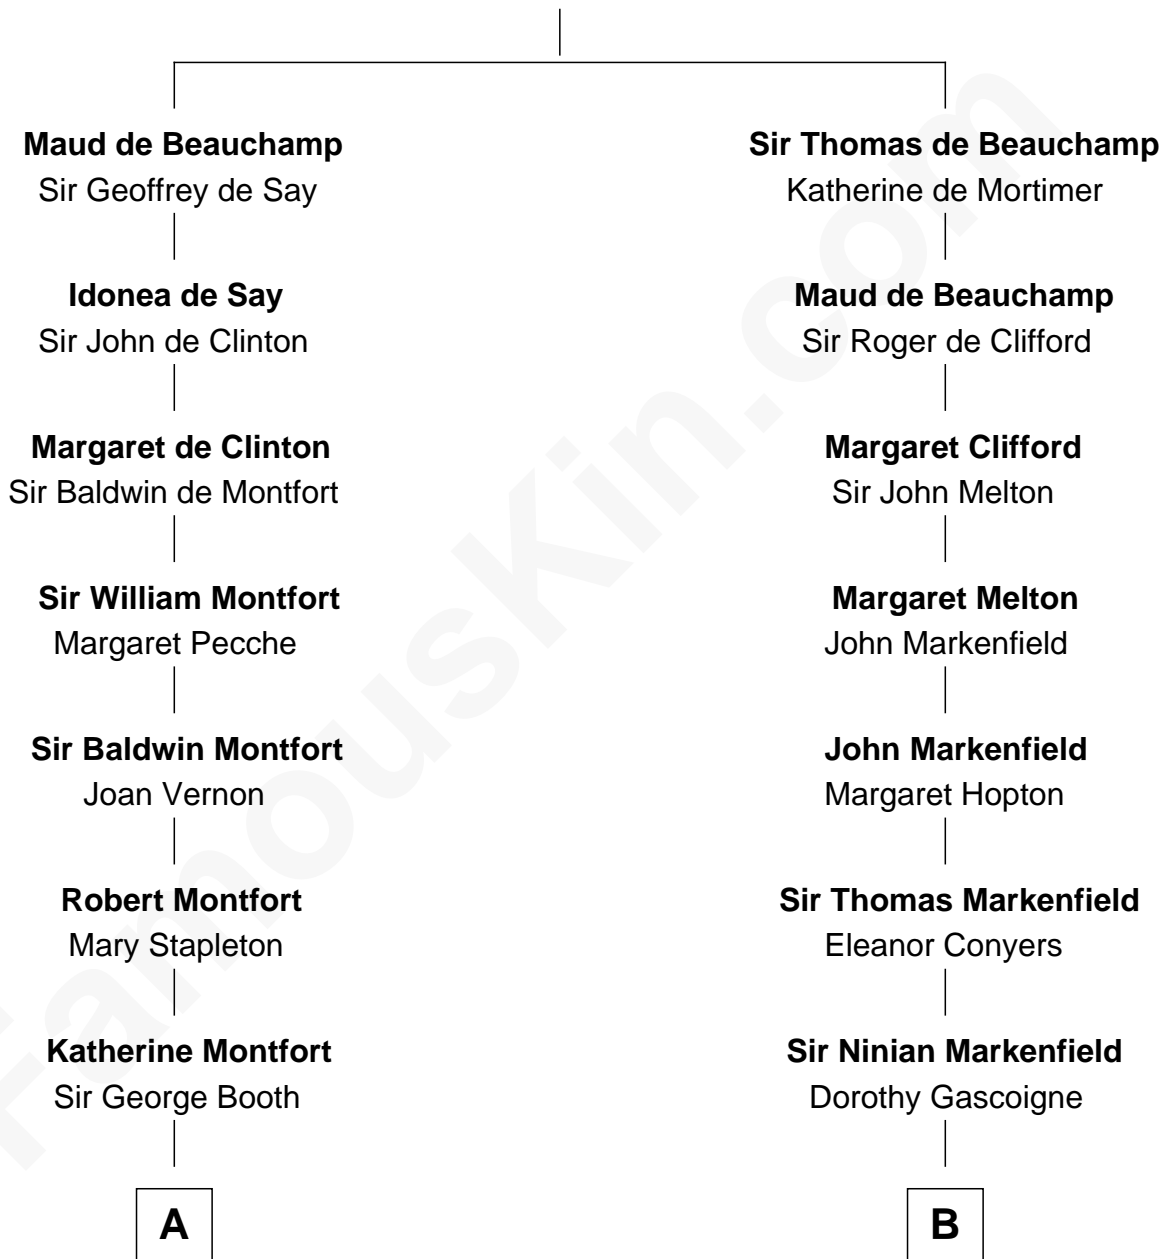

FamousKin.com Relationship Chart of

Abraham Baldwin

Signer of the U.S. Constitution

16th cousin 4 times removed of

Louis Auchincloss

Author

Guy de Beauchamp

Alice de Toeni

C

Elizabeth Buck
John Auchincloss

John Winthrop Auchincloss
Joanna Hone Russell

Joseph Howland Auchincloss
Priscilla Dixon Stanton

Louis Auchincloss
Author

FamousKin.com