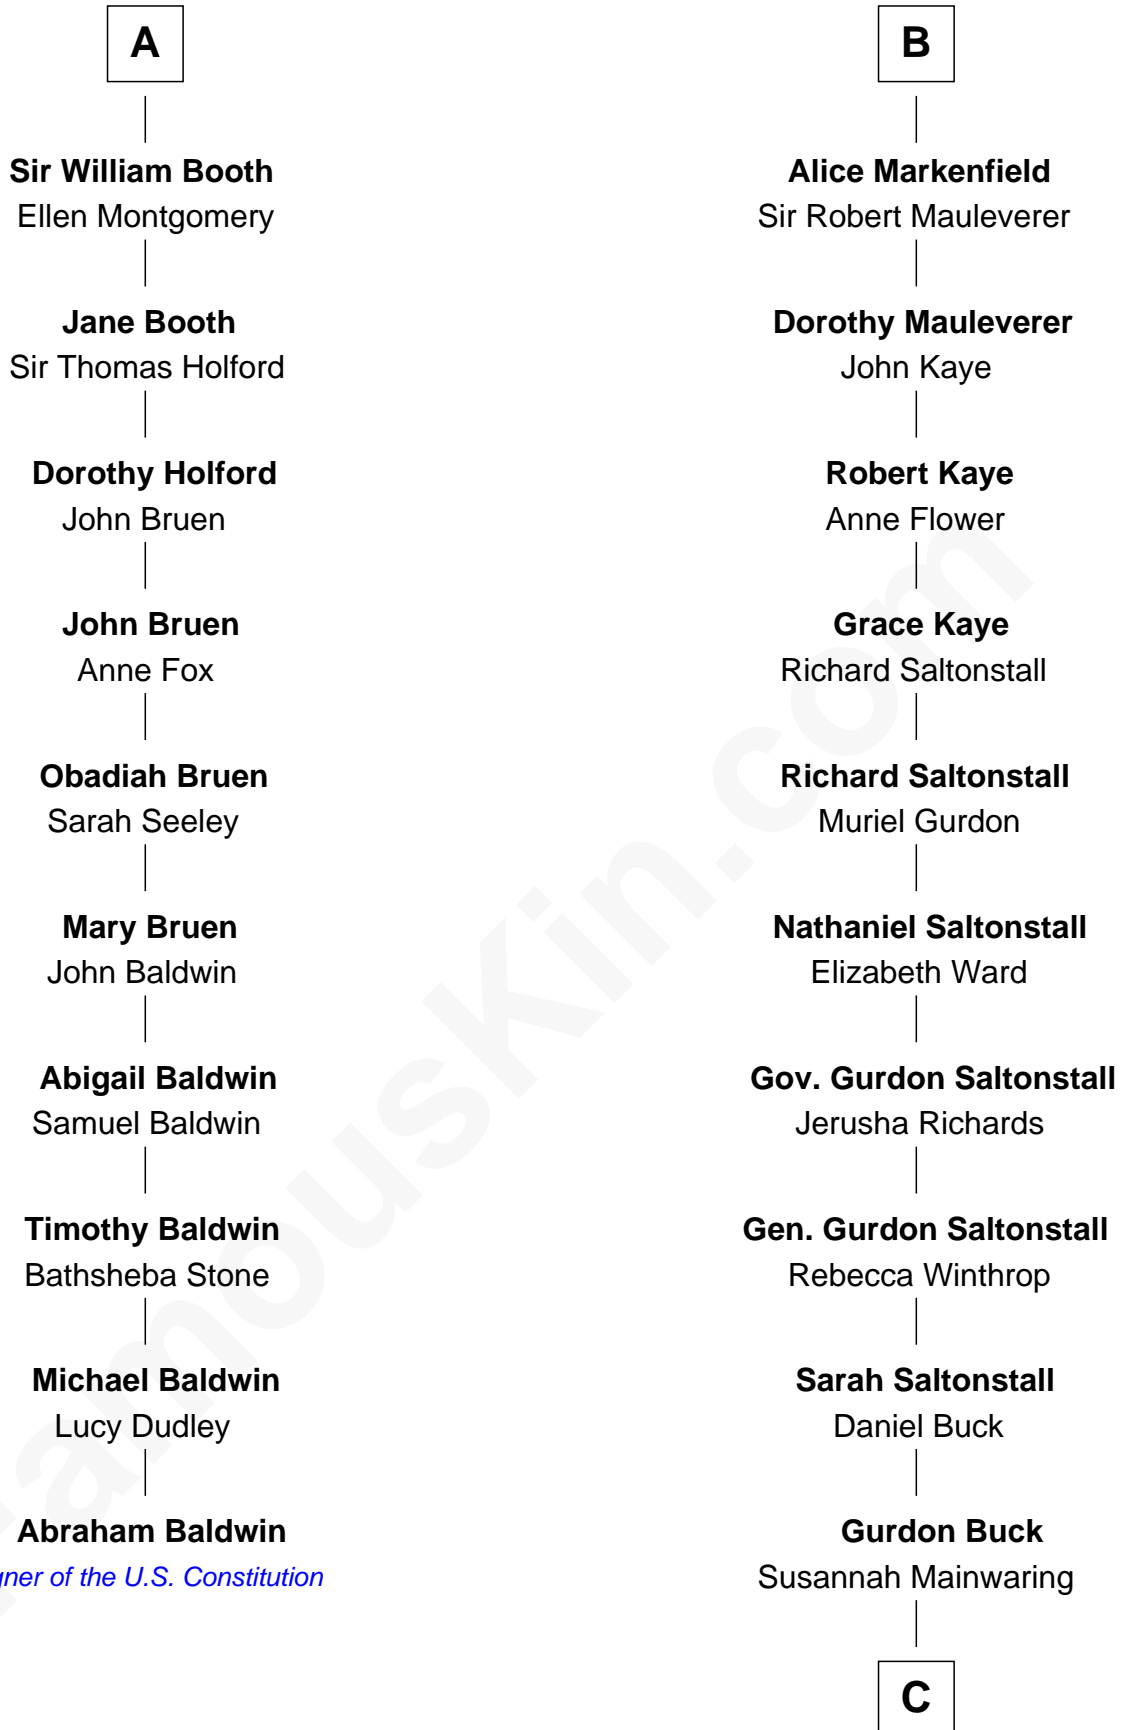

FamousKin.com Relationship Chart of

Abraham Baldwin

Signer of the U.S. Constitution

16th cousin 4 times removed of

Louis Auchincloss

Author

Guy de Beauchamp

Alice de Toeni

C

Elizabeth Buck
John Auchincloss

John Winthrop Auchincloss
Joanna Hone Russell

Joseph Howland Auchincloss
Priscilla Dixon Stanton

Louis Auchincloss
Author

FamousKin.com