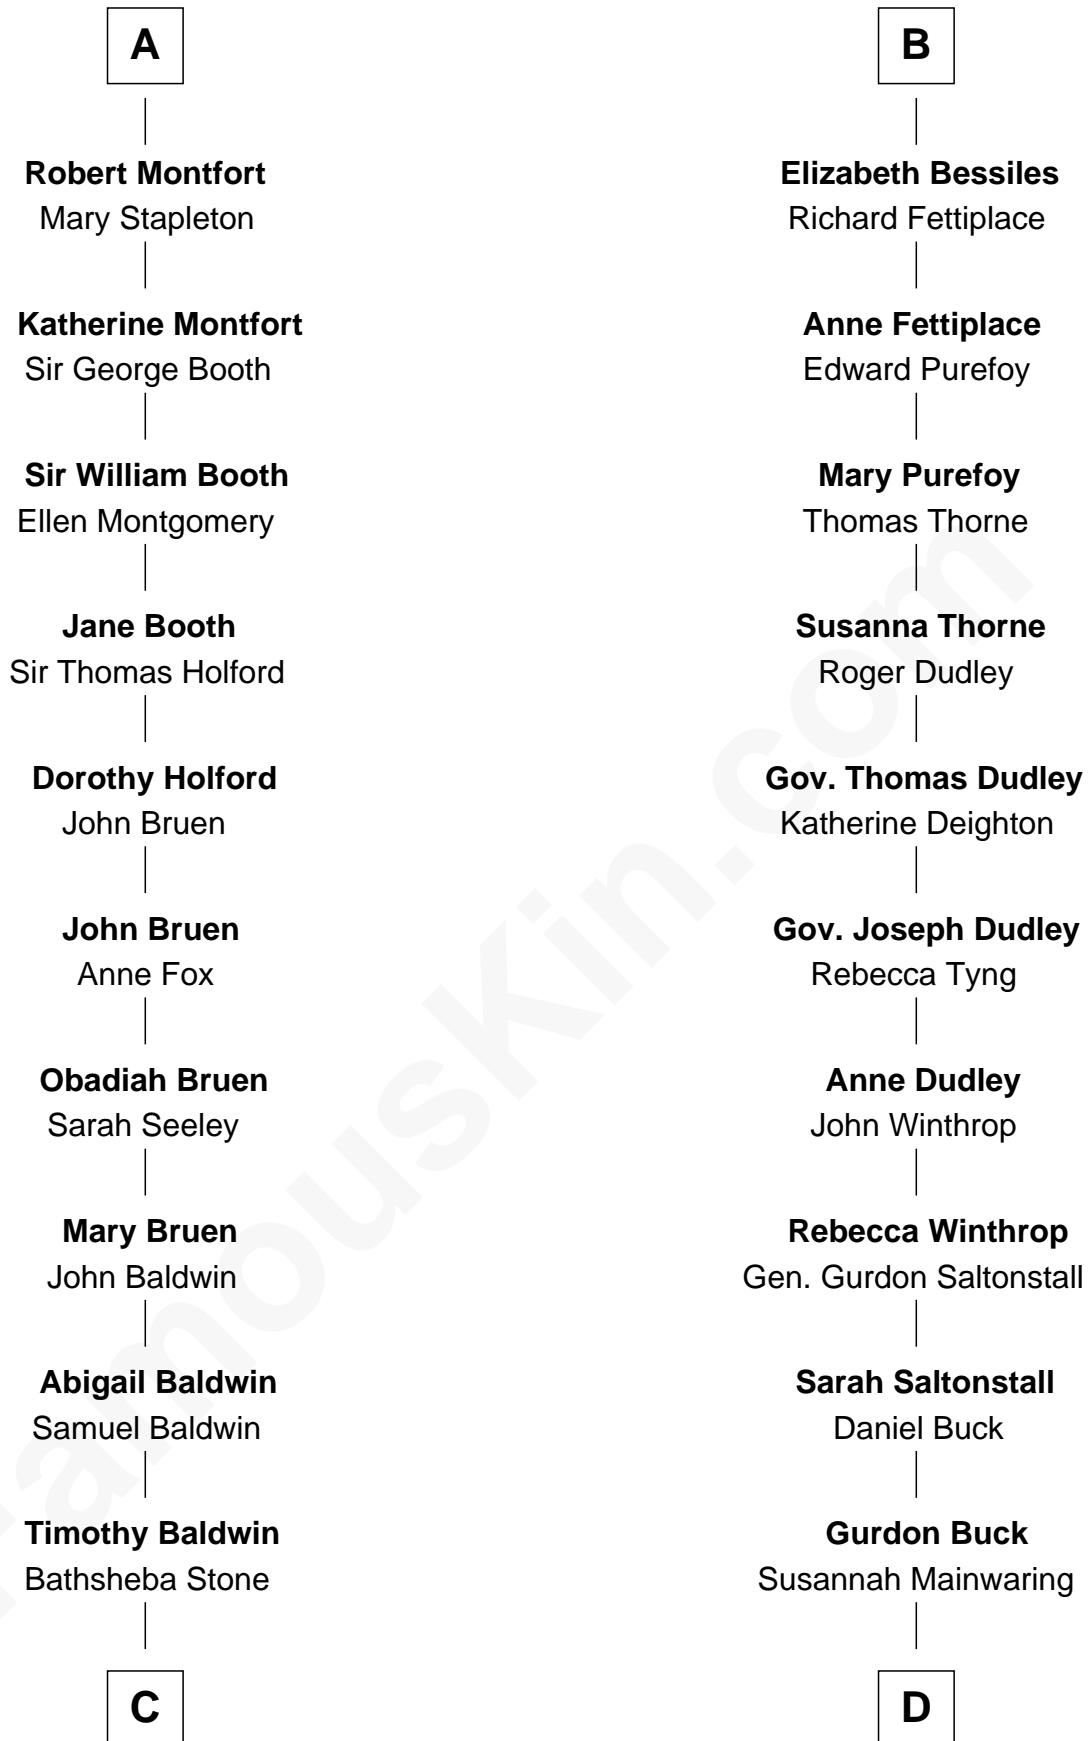

FamousKin.com Relationship Chart of

Abraham Baldwin

Signer of the U.S. Constitution

18th cousin 2 times removed of

Louis Auchincloss

Author

Sir William de Harcourt

with wife
Alice la Zouche

Sir William de Harcourt
Joan de Grey

Robert de Pembridge
Juliane - - - - -

Sir Thomas Harcourt
Maud Grey

Juliane de Pembridge
Sir Richard de Vernon

Sir Thomas Harcourt
Jane Fraunceys

Sir Richard Vernon
Joan Griffith

Sir Richard Harcourt
Edith St. Clair

Joan Vernon
Sir Baldwin Montfort

Alice Harcourt
William Bessiles

A

B

C

Michael Baldwin

Lucy Dudley

Abraham Baldwin

Signer of the U.S. Constitution

D

Elizabeth Buck

John Auchincloss

John Winthrop Auchincloss

Joanna Hone Russell

Joseph Howland Auchincloss