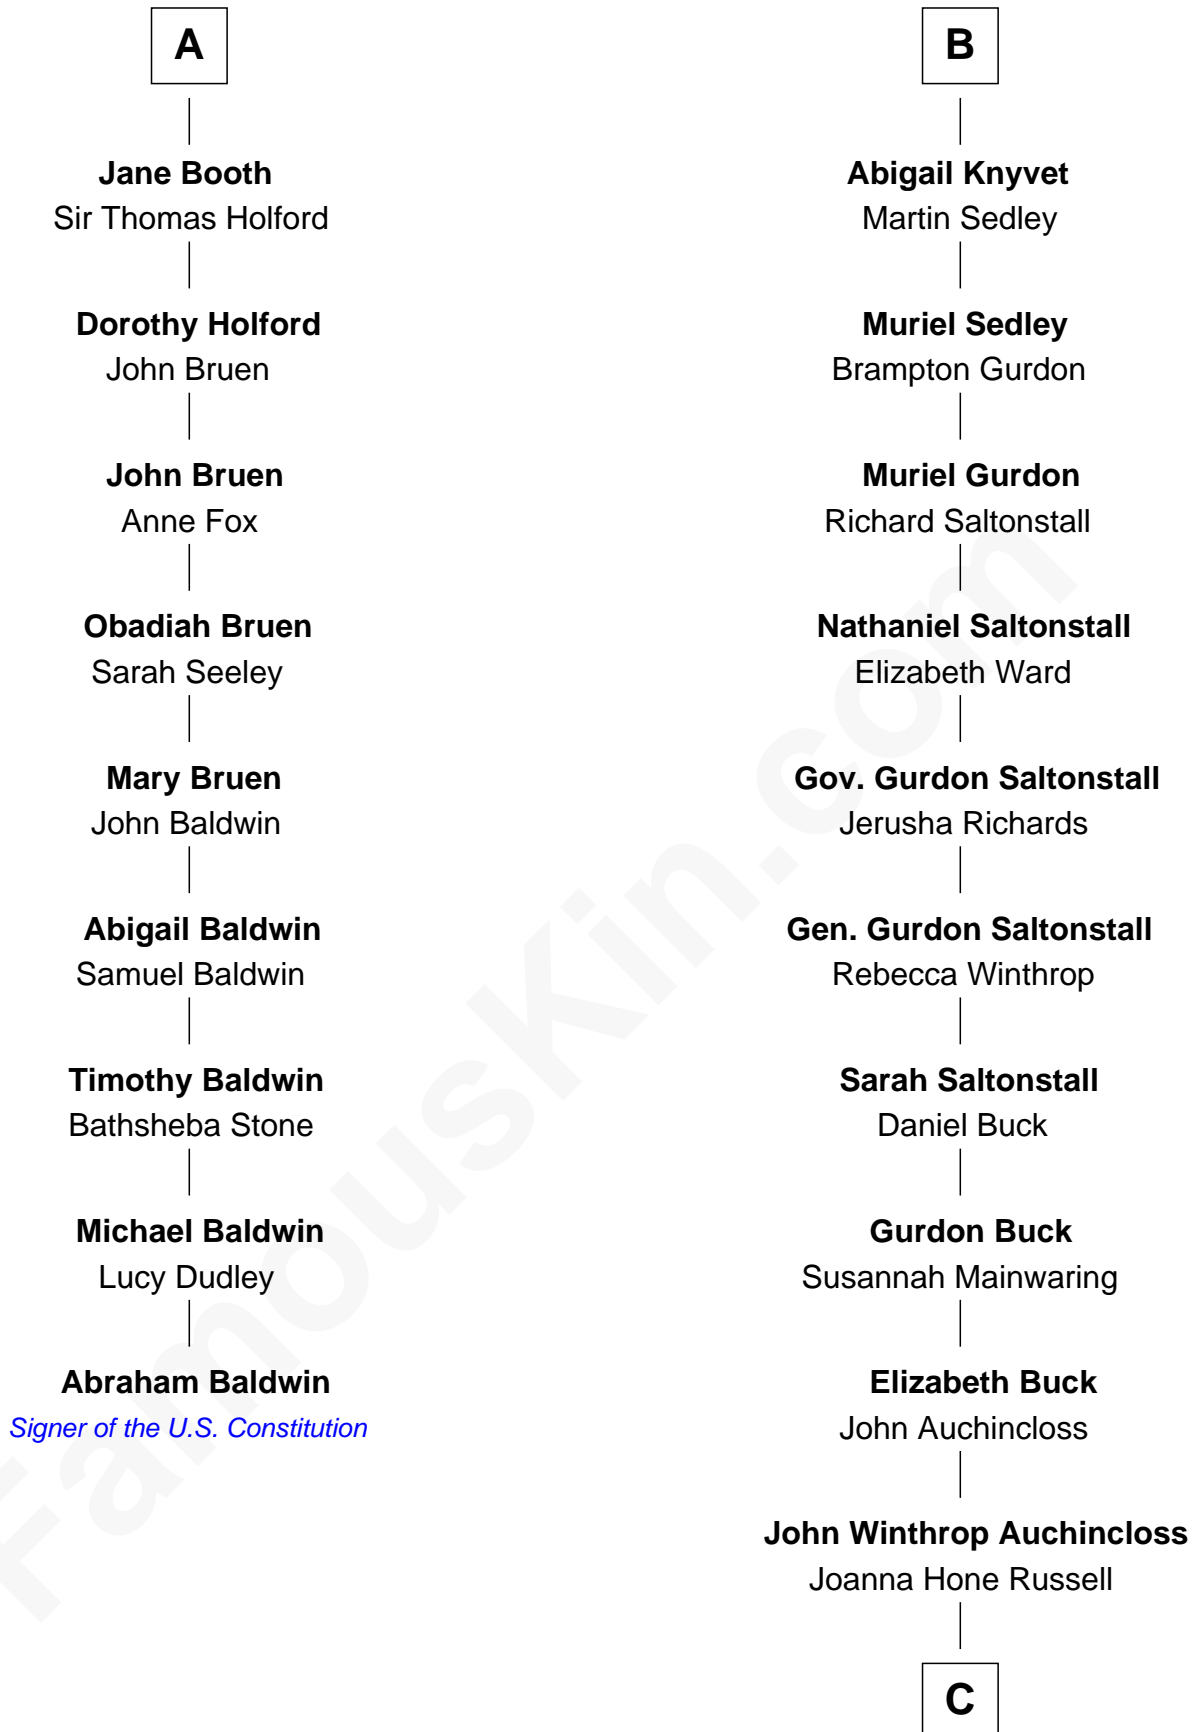

FamousKin.com Relationship Chart of

Abraham Baldwin

Signer of the U.S. Constitution

15th cousin 3 times removed of

Louis Auchincloss

Author

Sir Robert de Holland

Maude la Zouche

C

|
Joseph Howland Auchincloss

Priscilla Dixon Stanton

|
Louis Auchincloss

Author

FamousKin.com