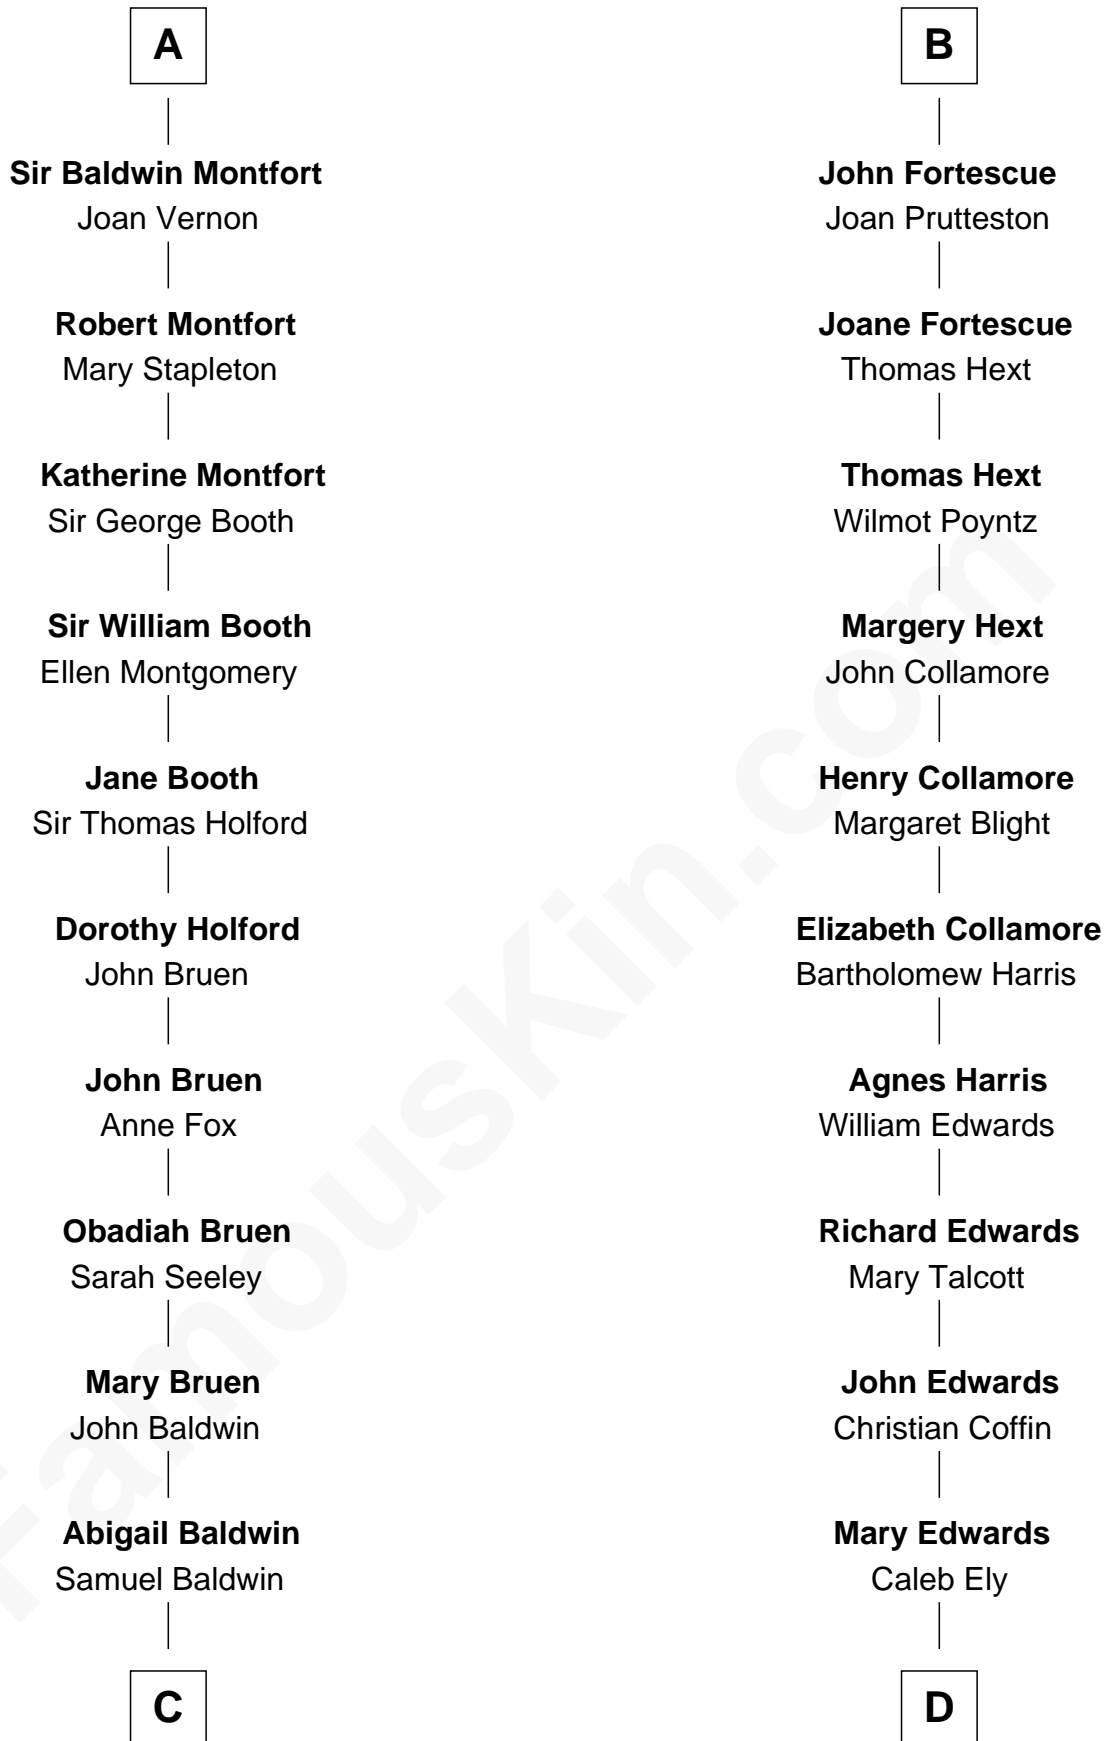

FamousKin.com Relationship Chart of

Abraham Baldwin

Signer of the U.S. Constitution

19th cousin 2 times removed of

Clarence Day

Author of Life with Father

Sir Geoffrey FitzPiers

Aveline de Clare

C

Timothy Baldwin
Bathsheba Stone

Michael Baldwin
Lucy Dudley

Abraham Baldwin
Signer of the U.S. Constitution

D

William Ely
Drusilla Brewster

Mary Ely
Henry Day

Benjamin Henry Day
Evelina Shepard