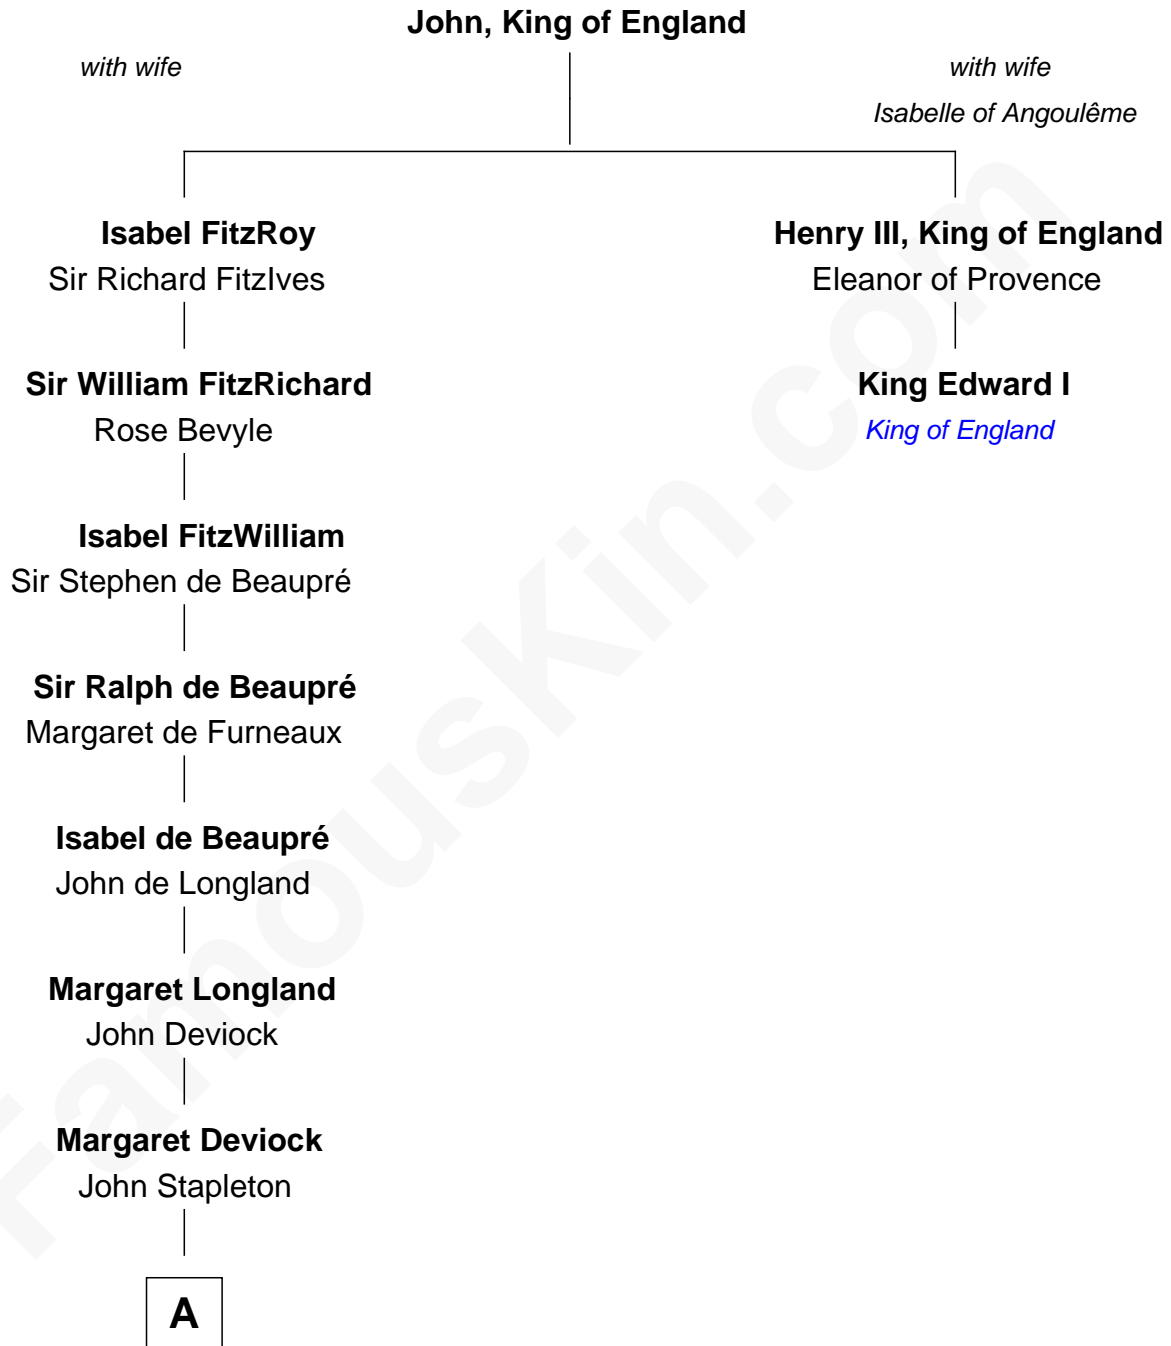

FamousKin.com Relationship Chart of

Abraham Baldwin

Signer of the U.S. Constitution

1st cousin 18 times removed of

King Edward I

King of England

B

—
Timothy Baldwin
Bathsheba Stone

—
Michael Baldwin
Lucy Dudley

—
Abraham Baldwin
Signer of the U.S. Constitution

FamousKin.com