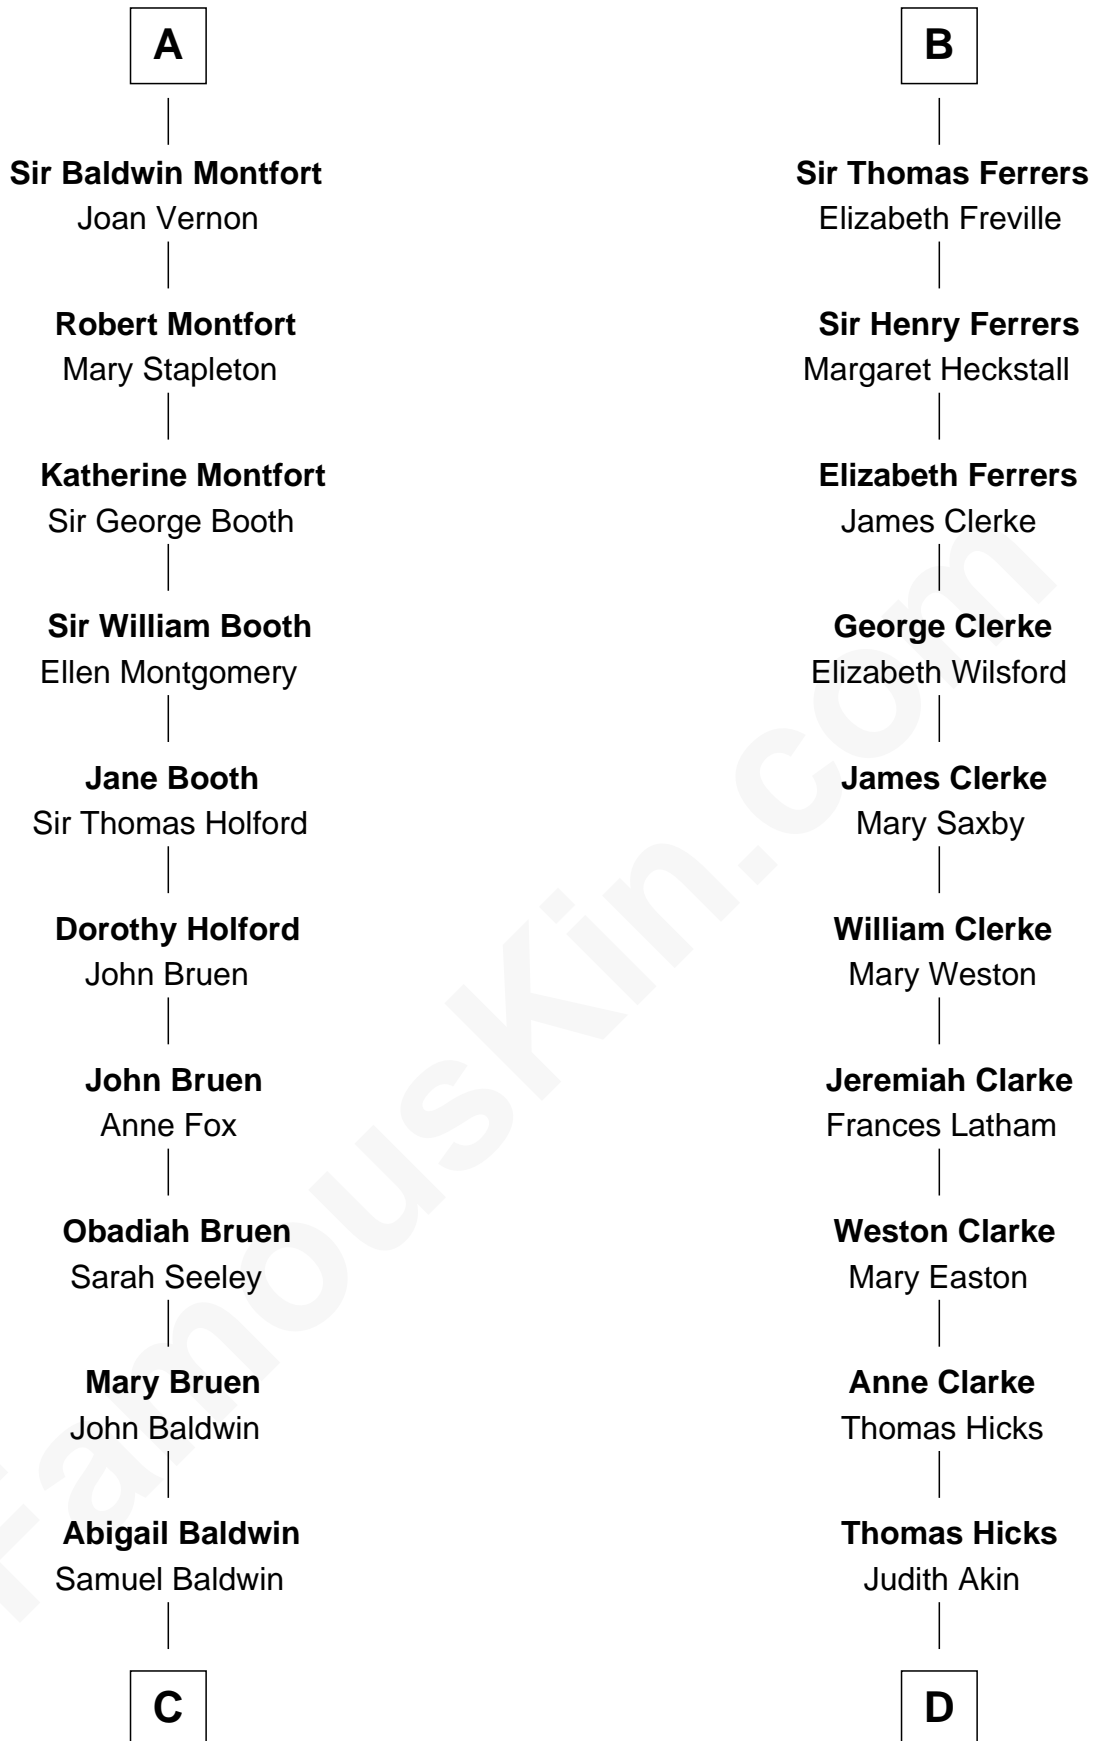

FamousKin.com Relationship Chart of

Abraham Baldwin

Signer of the U.S. Constitution

19th cousin 1 time removed of

Hetty Green

"The Witch of Wall Street"

Sir Humphrey de Bohun

Maud of Eu

C

Timothy Baldwin
Bathsheba Stone

Michael Baldwin
Lucy Dudley

Abraham Baldwin
Signer of the U.S. Constitution

D

Sarah Hicks
Gideon Howland

Gideon Howland
Mehitable Howland

Abby Slocum Howland
Edward Mott Robinson