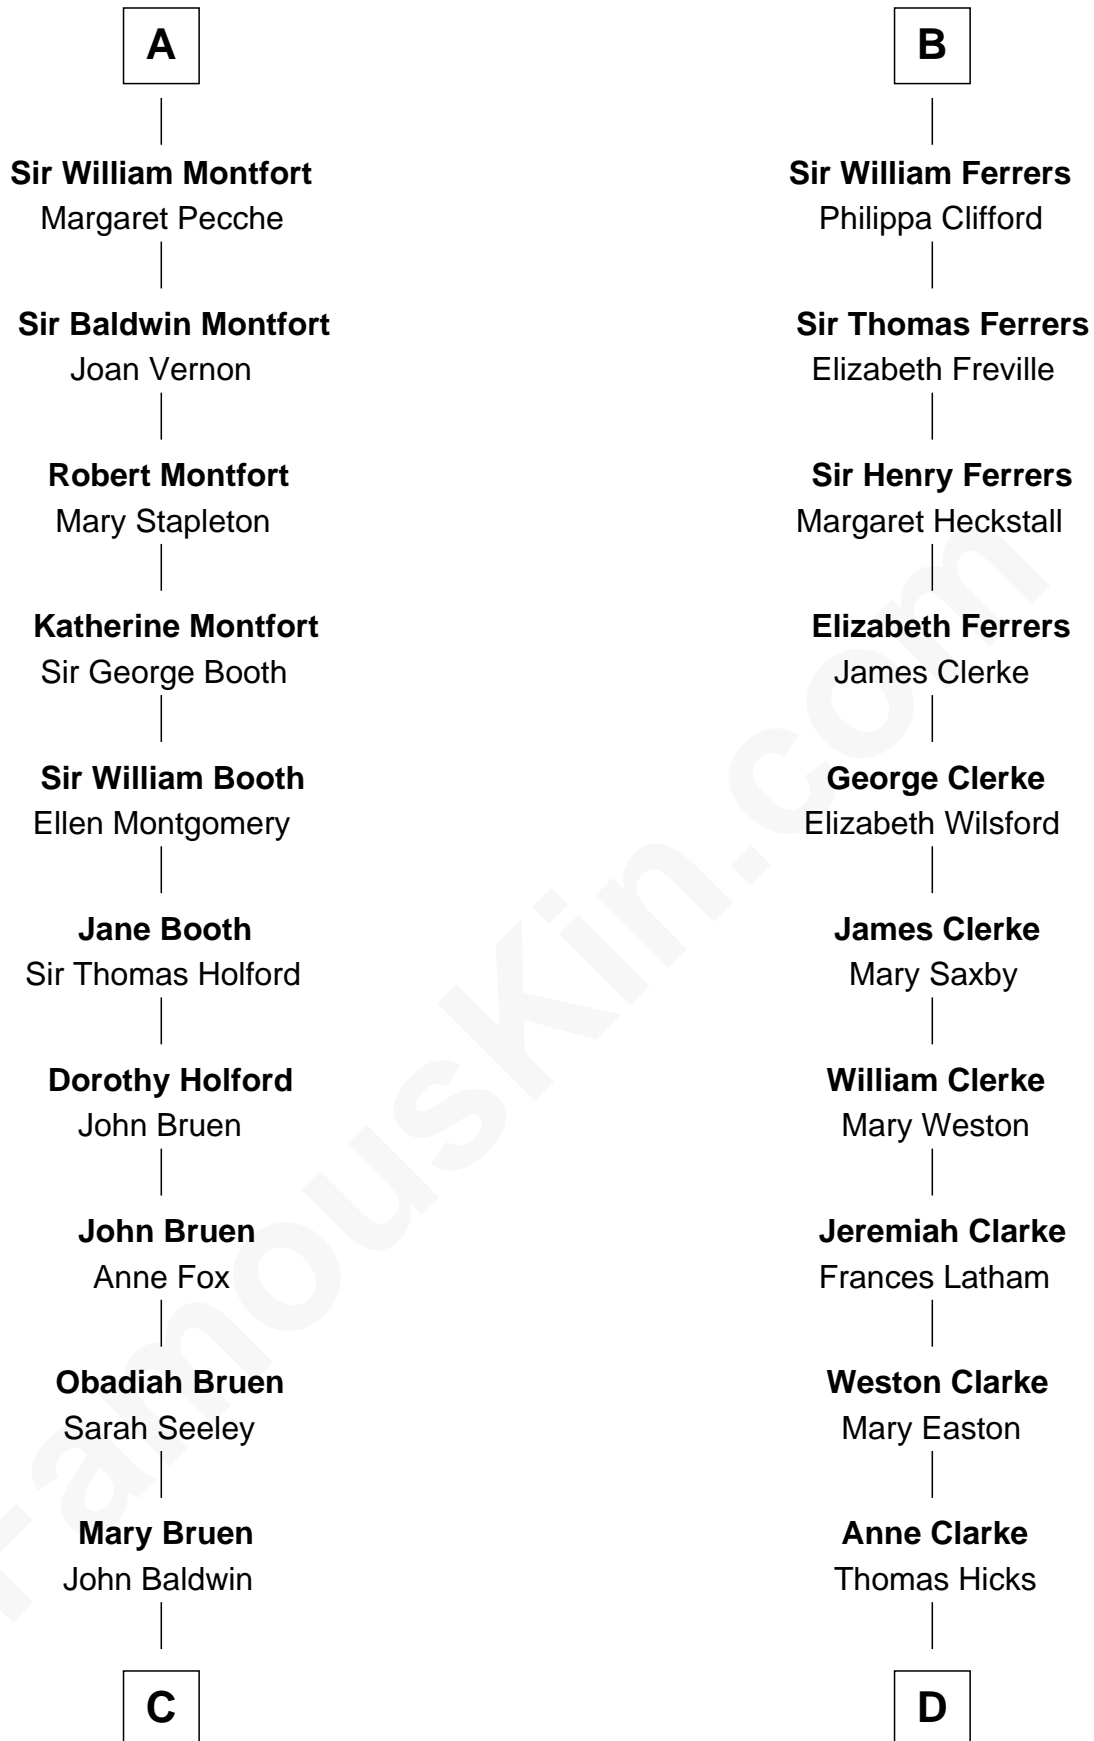

FamousKin.com Relationship Chart of

Abraham Baldwin

Signer of the U.S. Constitution

20th cousin 1 time removed of

Hetty Green

"The Witch of Wall Street"

Richard de Clare
Amice of Gloucester

C

Abigail Baldwin

Samuel Baldwin

Timothy Baldwin

Bathsheba Stone

Michael Baldwin

Lucy Dudley

Abraham Baldwin

Signer of the U.S. Constitution

Edward Mott Robinson

Hetty Green

"The Witch of Wall Street"