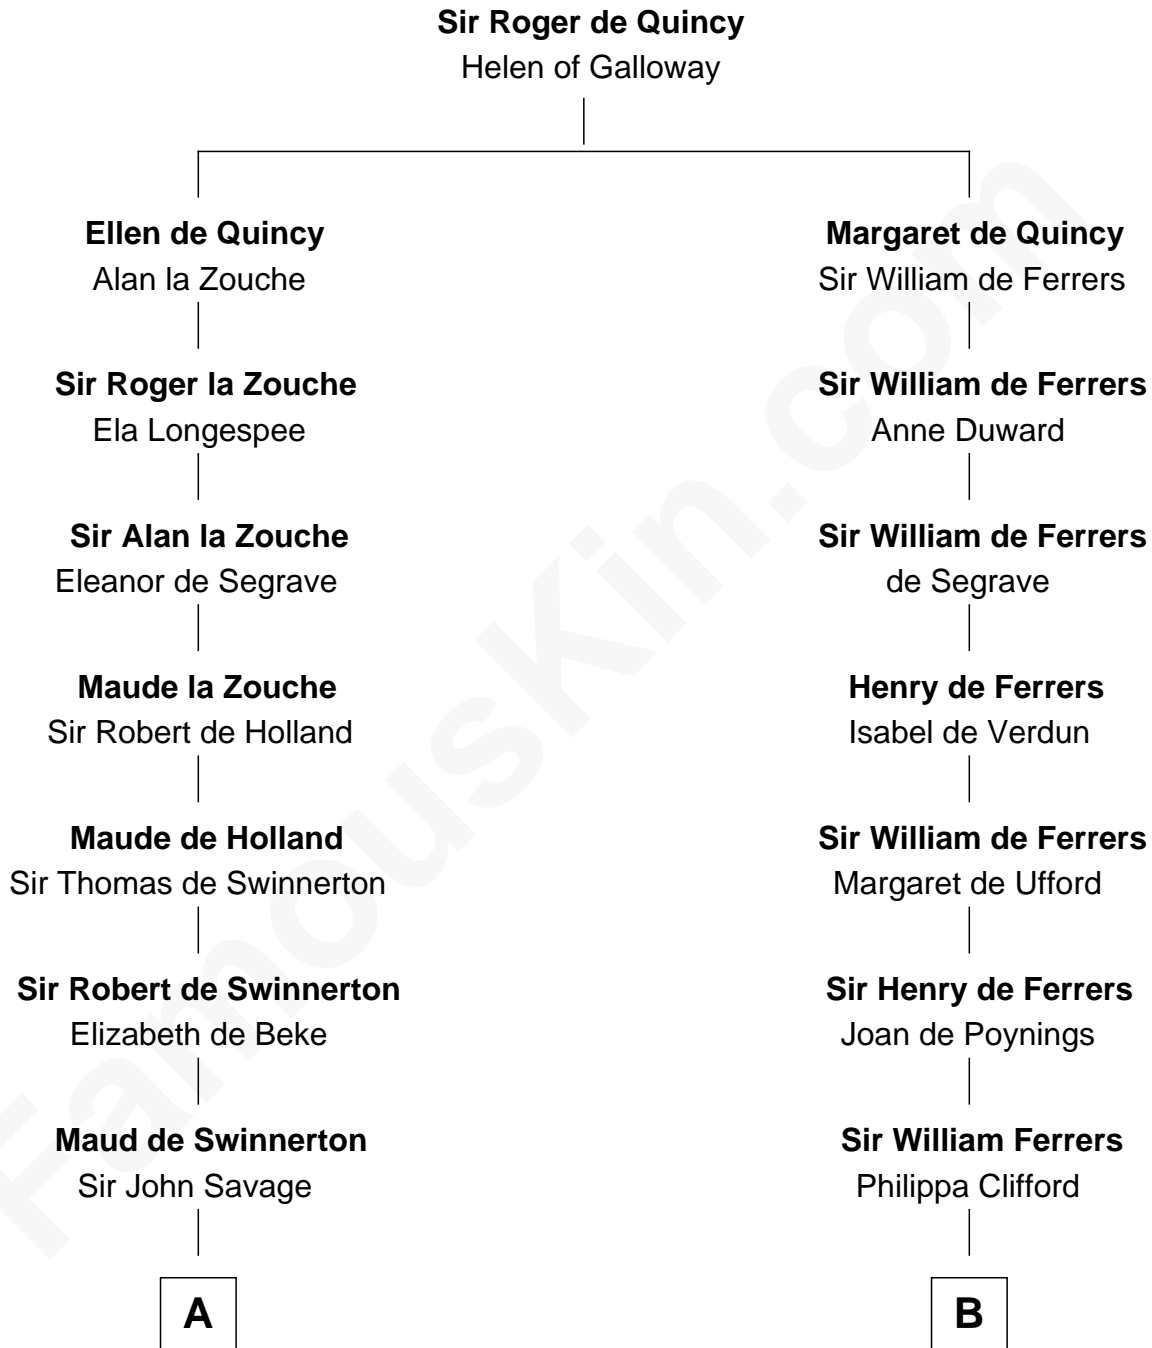

FamousKin.com Relationship Chart of

Abraham Baldwin

Signer of the U.S. Constitution

19th cousin 1 time removed of

Hetty Green

"The Witch of Wall Street"

C

Timothy Baldwin
Bathsheba Stone

Michael Baldwin
Lucy Dudley

Abraham Baldwin
Signer of the U.S. Constitution

D

Sarah Hicks
Gideon Howland

Gideon Howland
Mehitable Howland

Abby Slocum Howland
Edward Mott Robinson

Hetty Green
"The Witch of Wall Street"