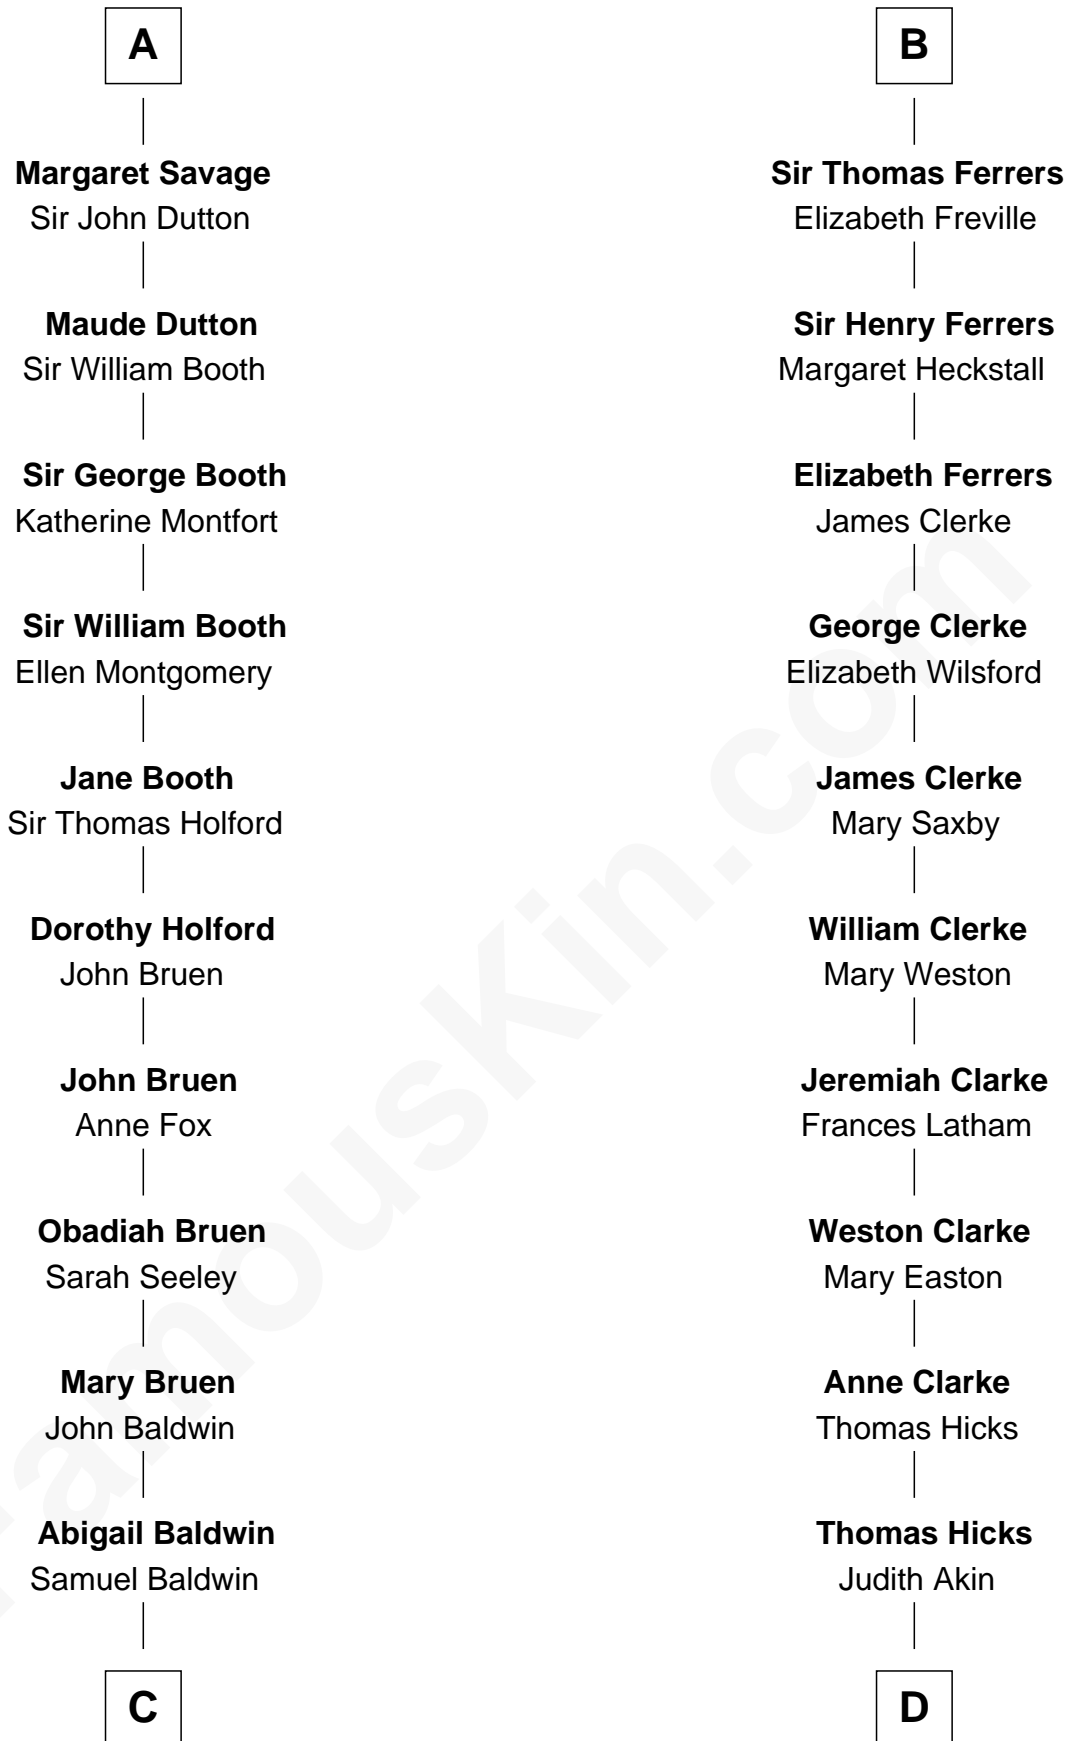

FamousKin.com Relationship Chart of

Abraham Baldwin

Signer of the U.S. Constitution

19th cousin 1 time removed of

Hetty Green

"The Witch of Wall Street"

C

Timothy Baldwin
Bathsheba Stone

Michael Baldwin
Lucy Dudley

Abraham Baldwin
Signer of the U.S. Constitution

D

Sarah Hicks
Gideon Howland

Gideon Howland
Mehitable Howland

Abby Slocum Howland
Edward Mott Robinson

Hetty Green
"The Witch of Wall Street"