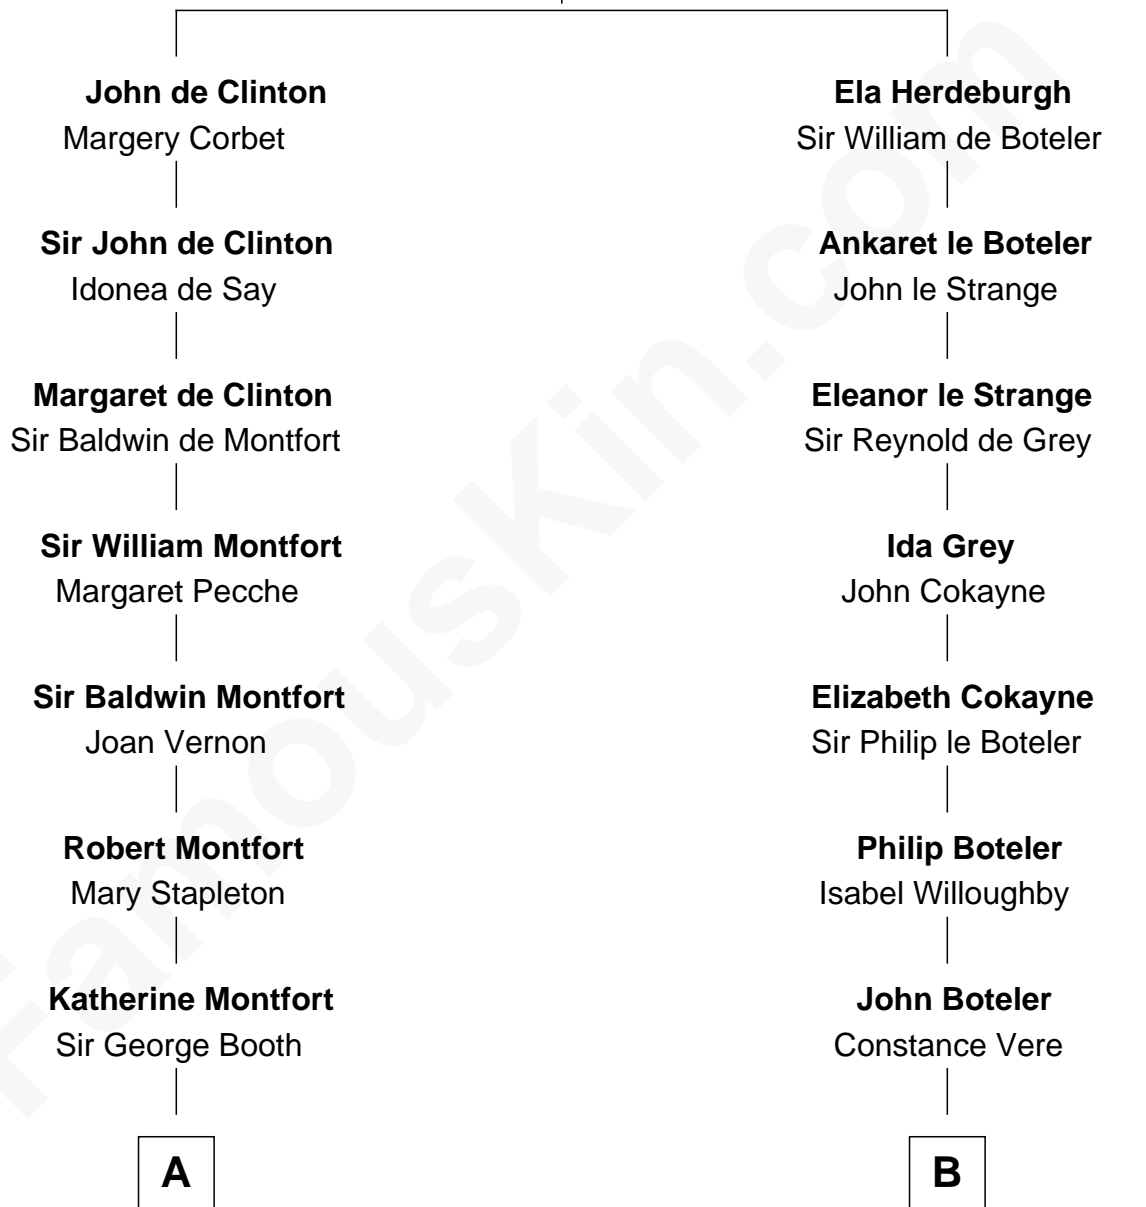

FamousKin.com Relationship Chart of

Abraham Baldwin

Signer of the U.S. Constitution

16th cousin 3 times removed of

Hetty Green

"The Witch of Wall Street"

Ida de Odingsells

with husband

John de Clinton

with husband

Sir Roger de Herdeburgh

C

Gideon Howland
Mehitable Howland

Abby Slocum Howland
Edward Mott Robinson

Hetty Green

"The Witch of Wall Street"