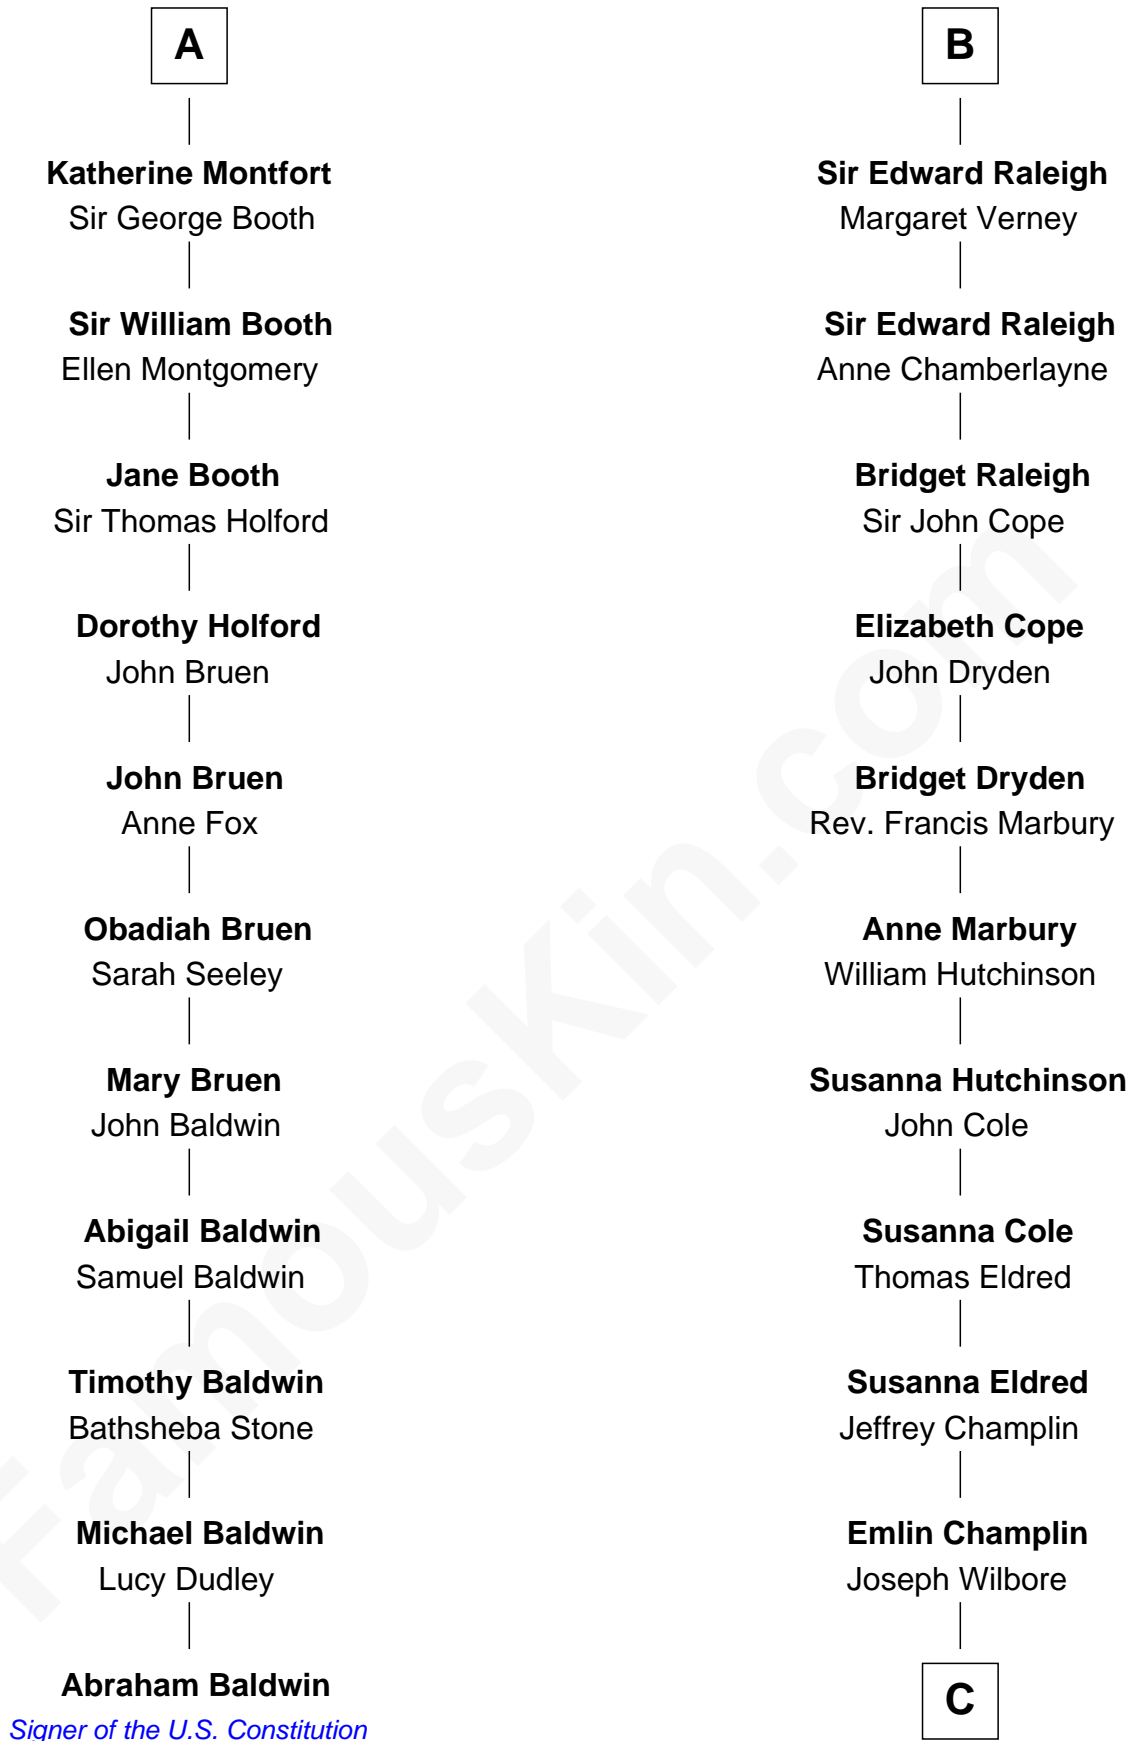

FamousKin.com Relationship Chart of

Abraham Baldwin

Signer of the U.S. Constitution

17th cousin 3 times removed of

Shanghai Pierce

Texas Cattleman

C

Ambless Wilbore
Nathaniel Stoddard

Susanna Stoddard
Isaac Pearce

Jonathan D. Pearce
Hanna Phillips Head

Shanghai Pierce
Texas Cattleman

FamousKin.com