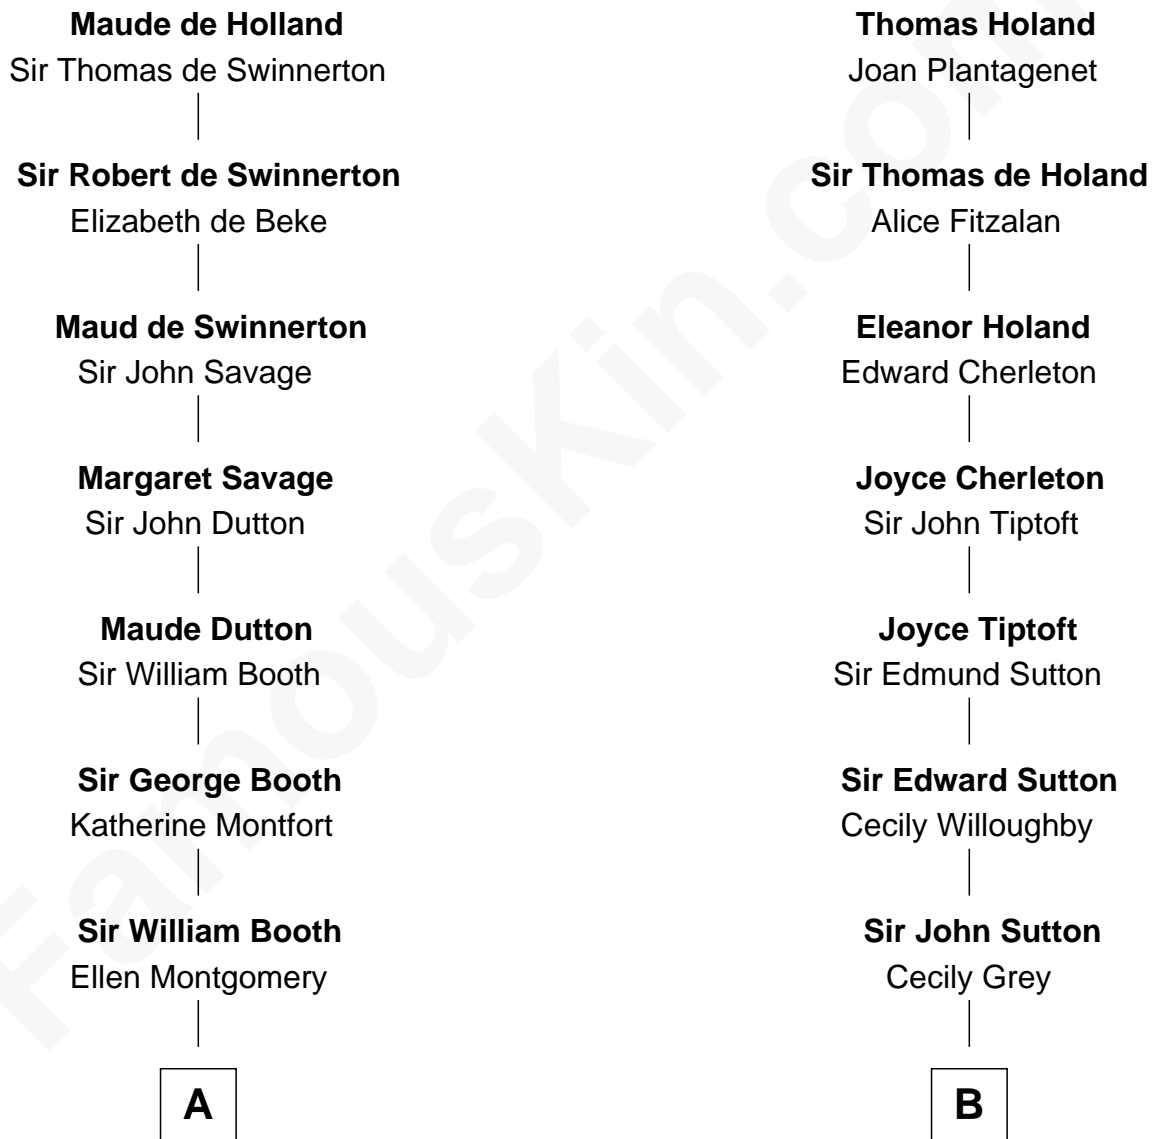

FamousKin.com Relationship Chart of

Abraham Baldwin

Signer of the U.S. Constitution

15th cousin 4 times removed of

Alan Shepard

Mercury and Apollo Astronaut

Sir Robert de Holland

Maude la Zouche

C

Annie Elizabeth Bartlett
Frederick Johnson Shepard

Alan Bartlett Shepard
Pauline Renza Emerson

Alan Shepard
Mercury and Apollo Astronaut

FamousKin.com