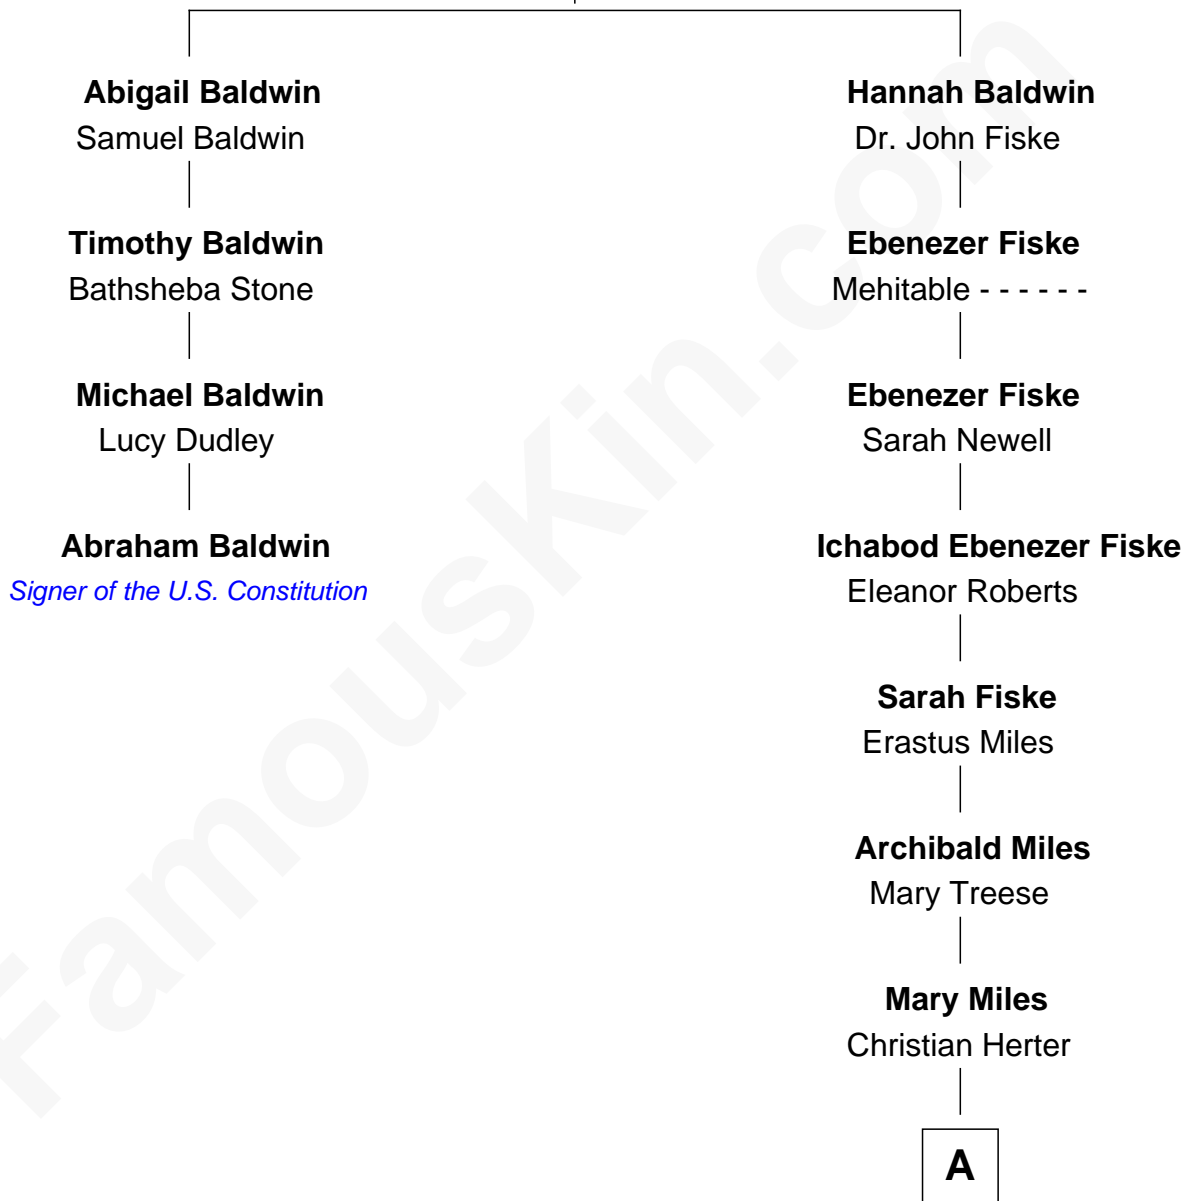

FamousKin.com Relationship Chart of

Abraham Baldwin

Signer of the U.S. Constitution

3rd cousin 5 times removed of

Christian Herter

59th Governor of Massachusetts

John Baldwin

Mary Bruen

A

Albert Herter
Adele McGinnis

Christian Herter
59th Governor of Massachusetts

FamousKin.com