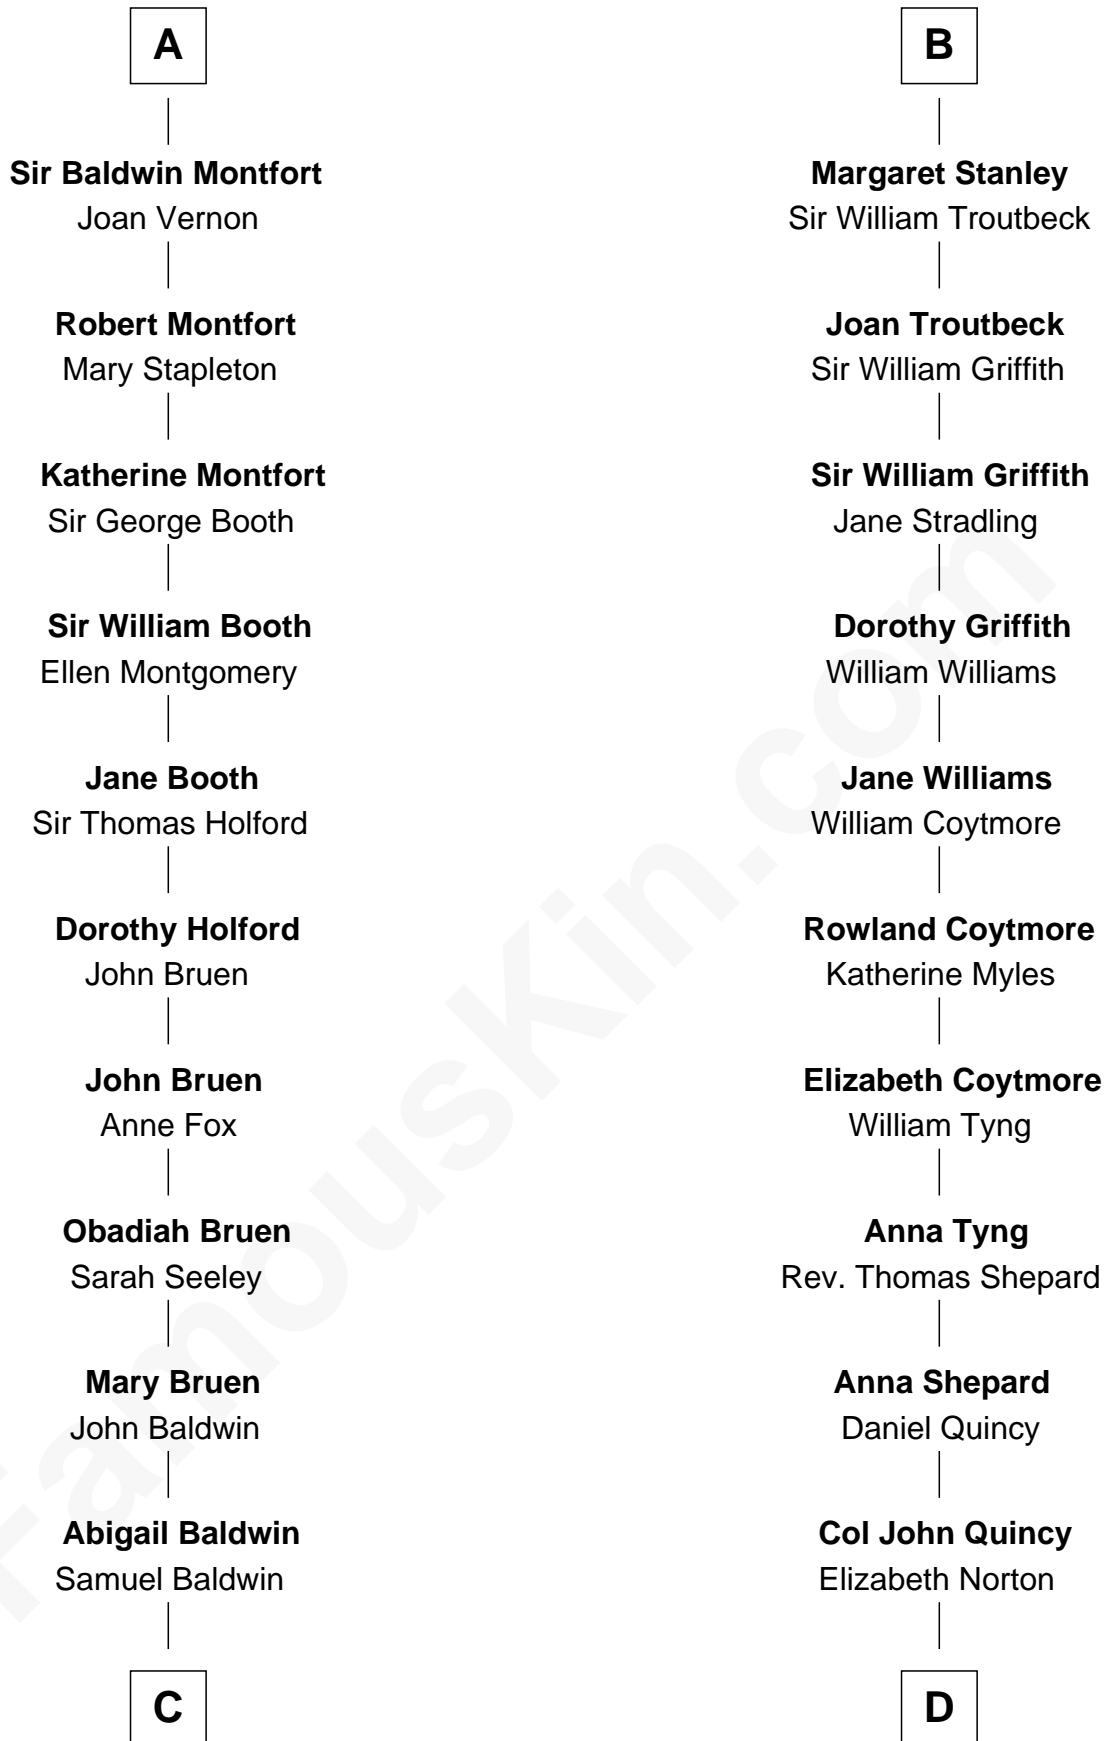

FamousKin.com Relationship Chart of

Abraham Baldwin

Signer of the U.S. Constitution

19th cousin of

John Quincy Adams

6th U.S. President

Sir Humphrey de Bohun

Maud of Eu

C

Timothy Baldwin
Bathsheba Stone

Michael Baldwin
Lucy Dudley

Abraham Baldwin
Signer of the U.S. Constitution

D

Elizabeth Quincy
Rev. William Smith

Abigail Quincy Smith
John Adams

John Quincy Adams
6th U.S. President