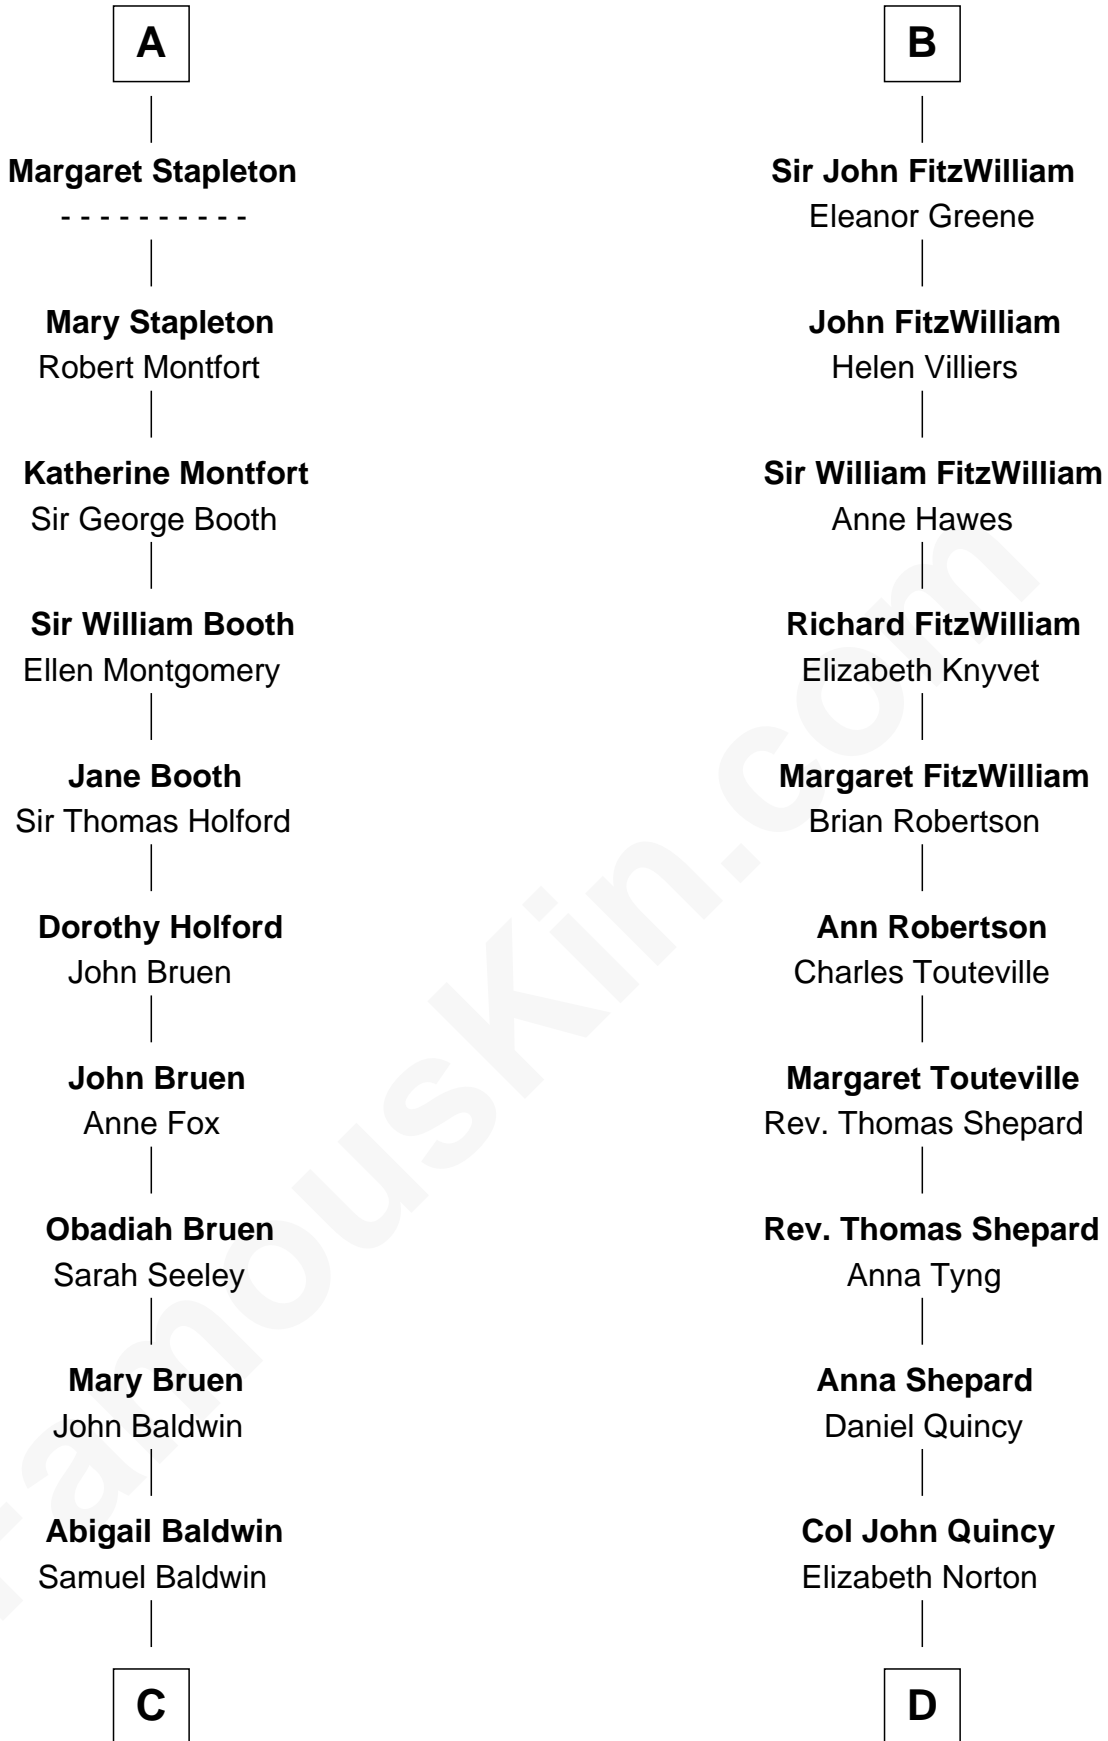

FamousKin.com Relationship Chart of

Abraham Baldwin

Signer of the U.S. Constitution

19th cousin of

John Quincy Adams

6th U.S. President

John, King of England

with wife

not married

----- *De Warenne*

C

Timothy Baldwin
Bathsheba Stone

Michael Baldwin
Lucy Dudley

Abraham Baldwin
Signer of the U.S. Constitution

D

Elizabeth Quincy
Rev. William Smith