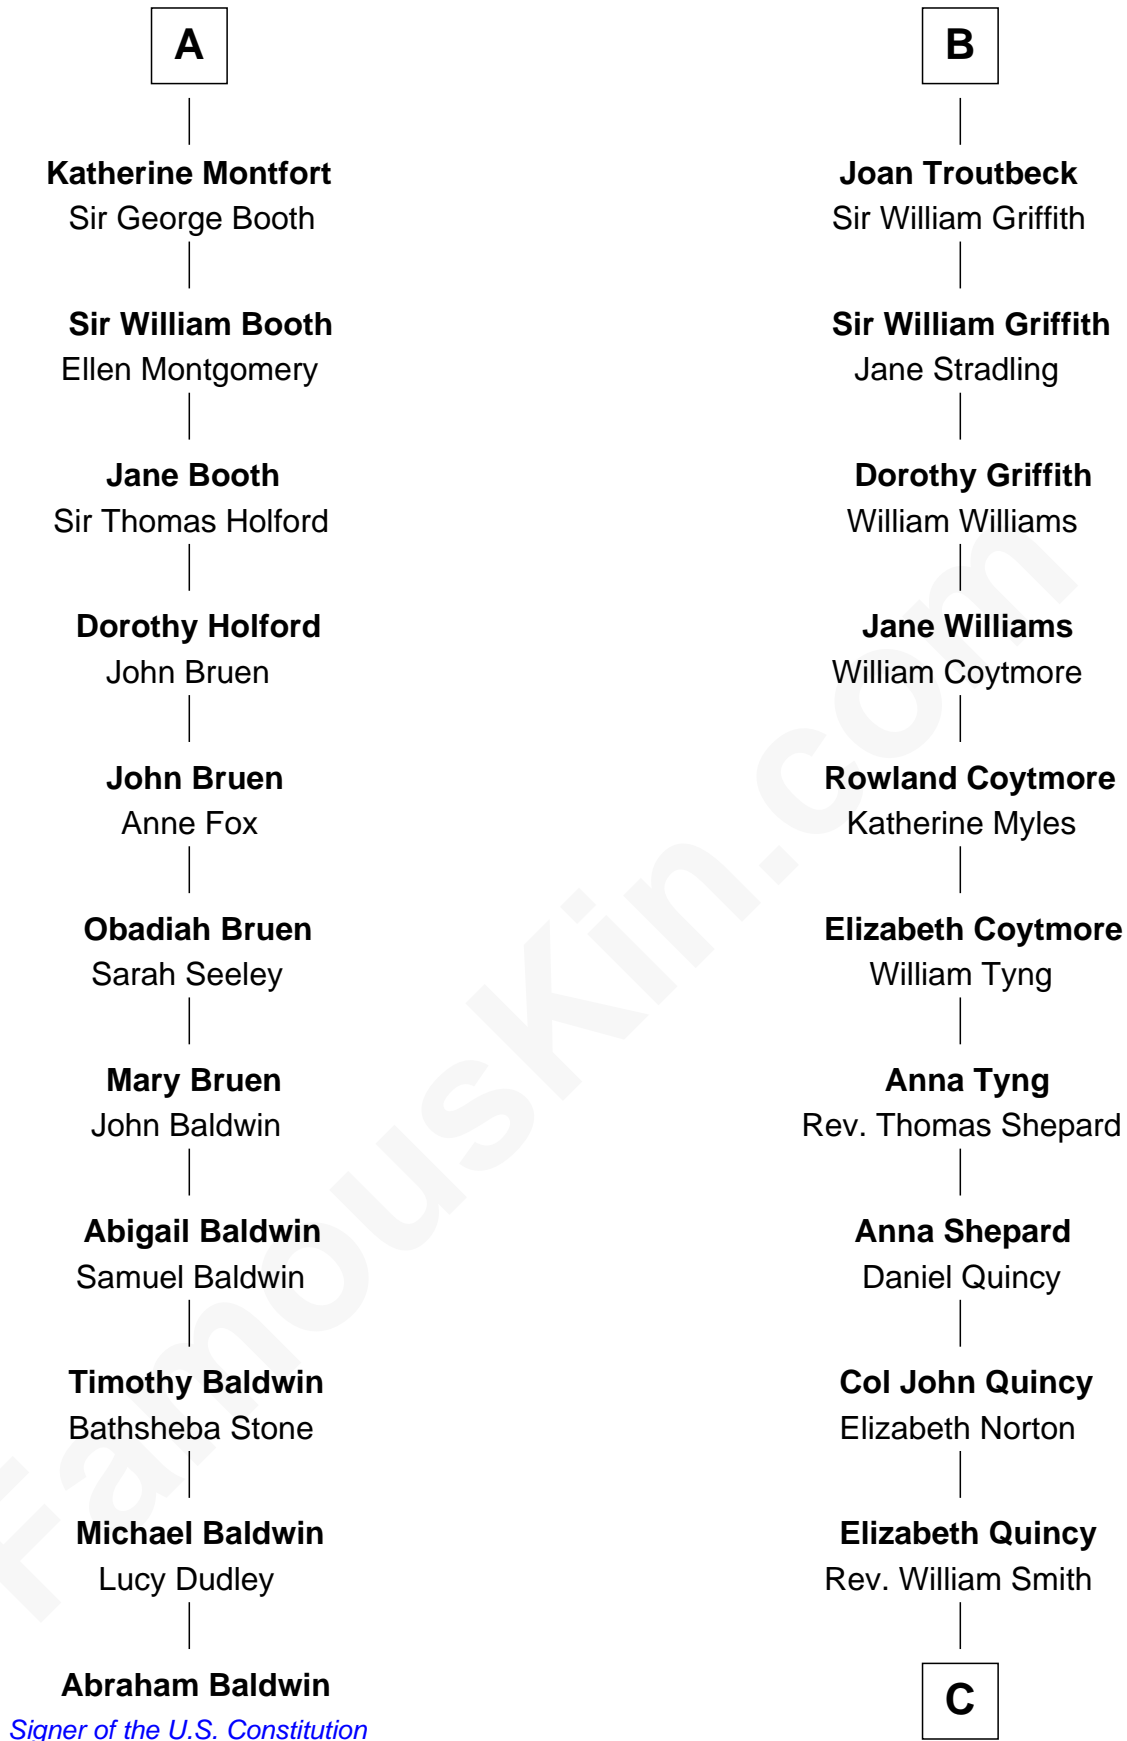

FamousKin.com Relationship Chart of

Abraham Baldwin

Signer of the U.S. Constitution

17th cousin 1 time removed of

John Quincy Adams

6th U.S. President

William de Beauchamp

Maud FitzJohn

C

Abigail Quincy Smith

John Adams

John Quincy Adams

6th U.S. President

FamousKin.com