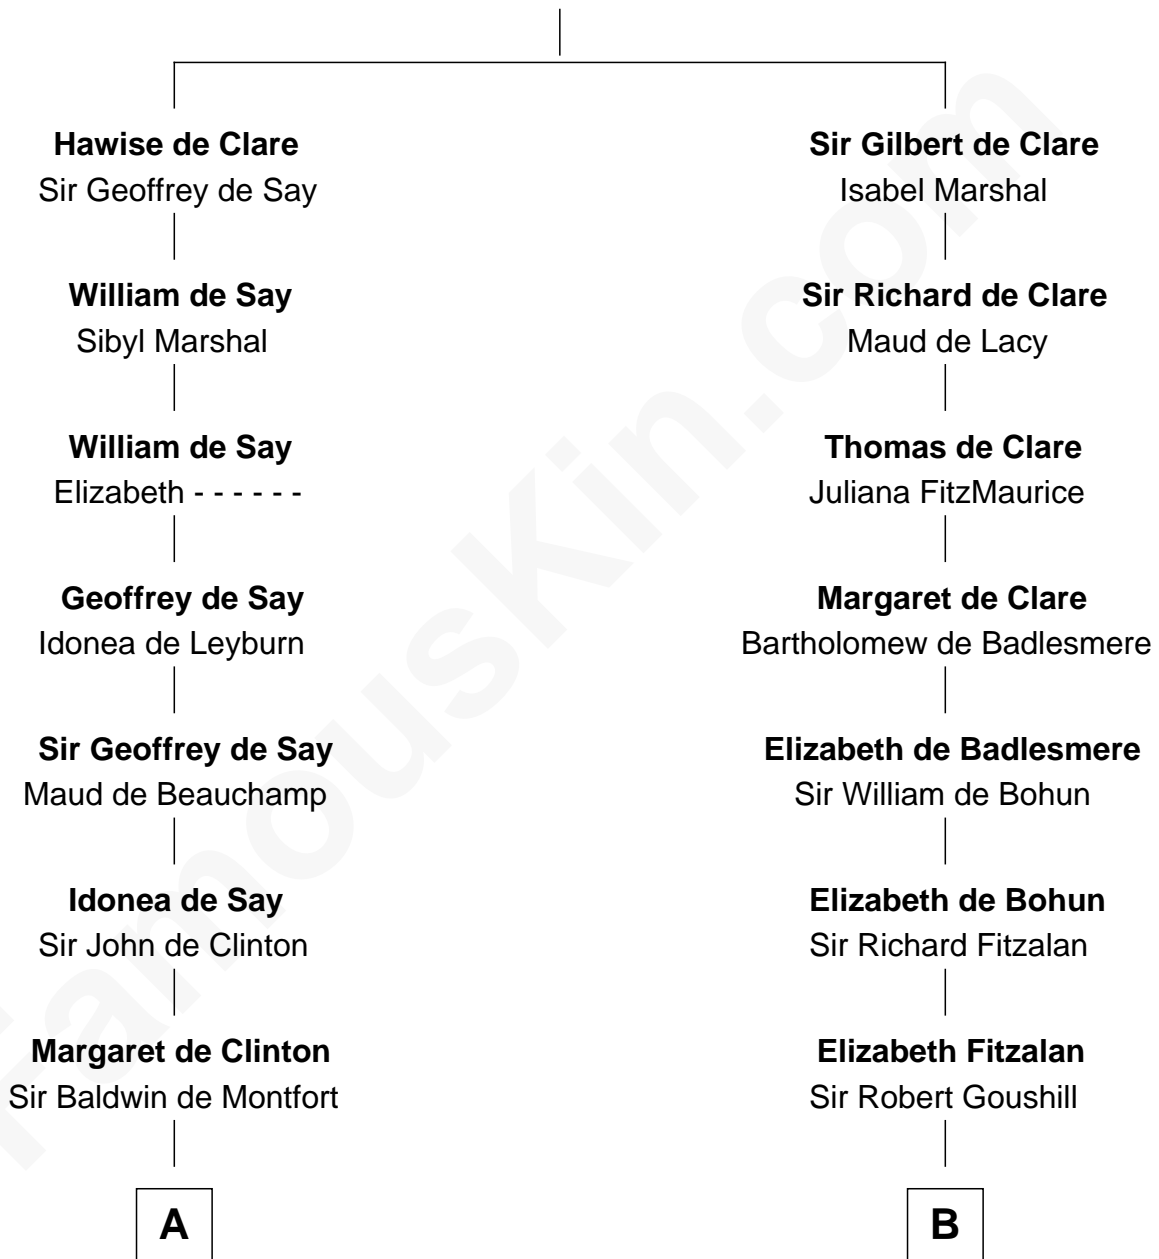

FamousKin.com Relationship Chart of

Abraham Baldwin

Signer of the U.S. Constitution

20th cousin of

John Quincy Adams

6th U.S. President

Richard de Clare
Amice of Gloucester

C

Abigail Baldwin
Samuel Baldwin

Timothy Baldwin
Bathsheba Stone

Michael Baldwin
Lucy Dudley

Abraham Baldwin
Signer of the U.S. Constitution

D

Col John Quincy
Elizabeth Norton

Elizabeth Quincy
Rev. William Smith