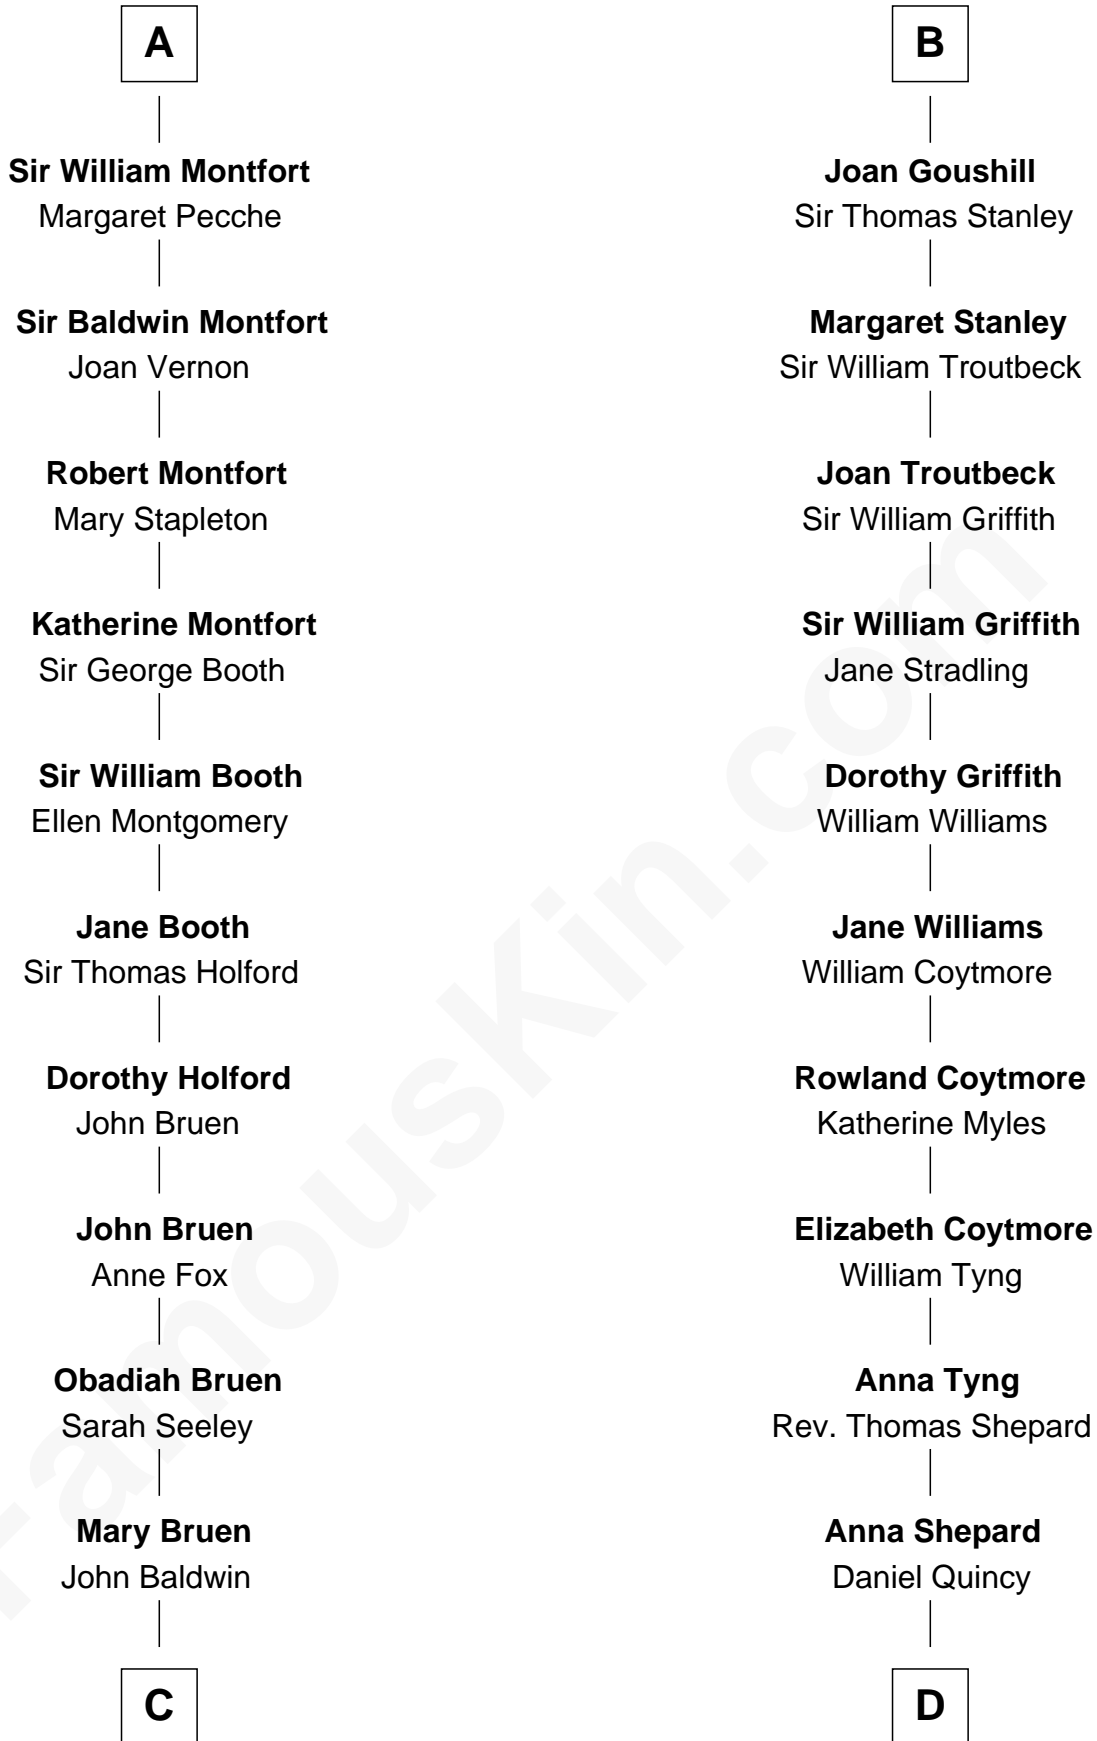

FamousKin.com Relationship Chart of

Abraham Baldwin

Signer of the U.S. Constitution

20th cousin of

John Quincy Adams

6th U.S. President

Richard de Clare
Amice of Gloucester

C

Abigail Baldwin
Samuel Baldwin

Timothy Baldwin
Bathsheba Stone

Michael Baldwin
Lucy Dudley

Abraham Baldwin
Signer of the U.S. Constitution

D

Col John Quincy
Elizabeth Norton

Elizabeth Quincy
Rev. William Smith