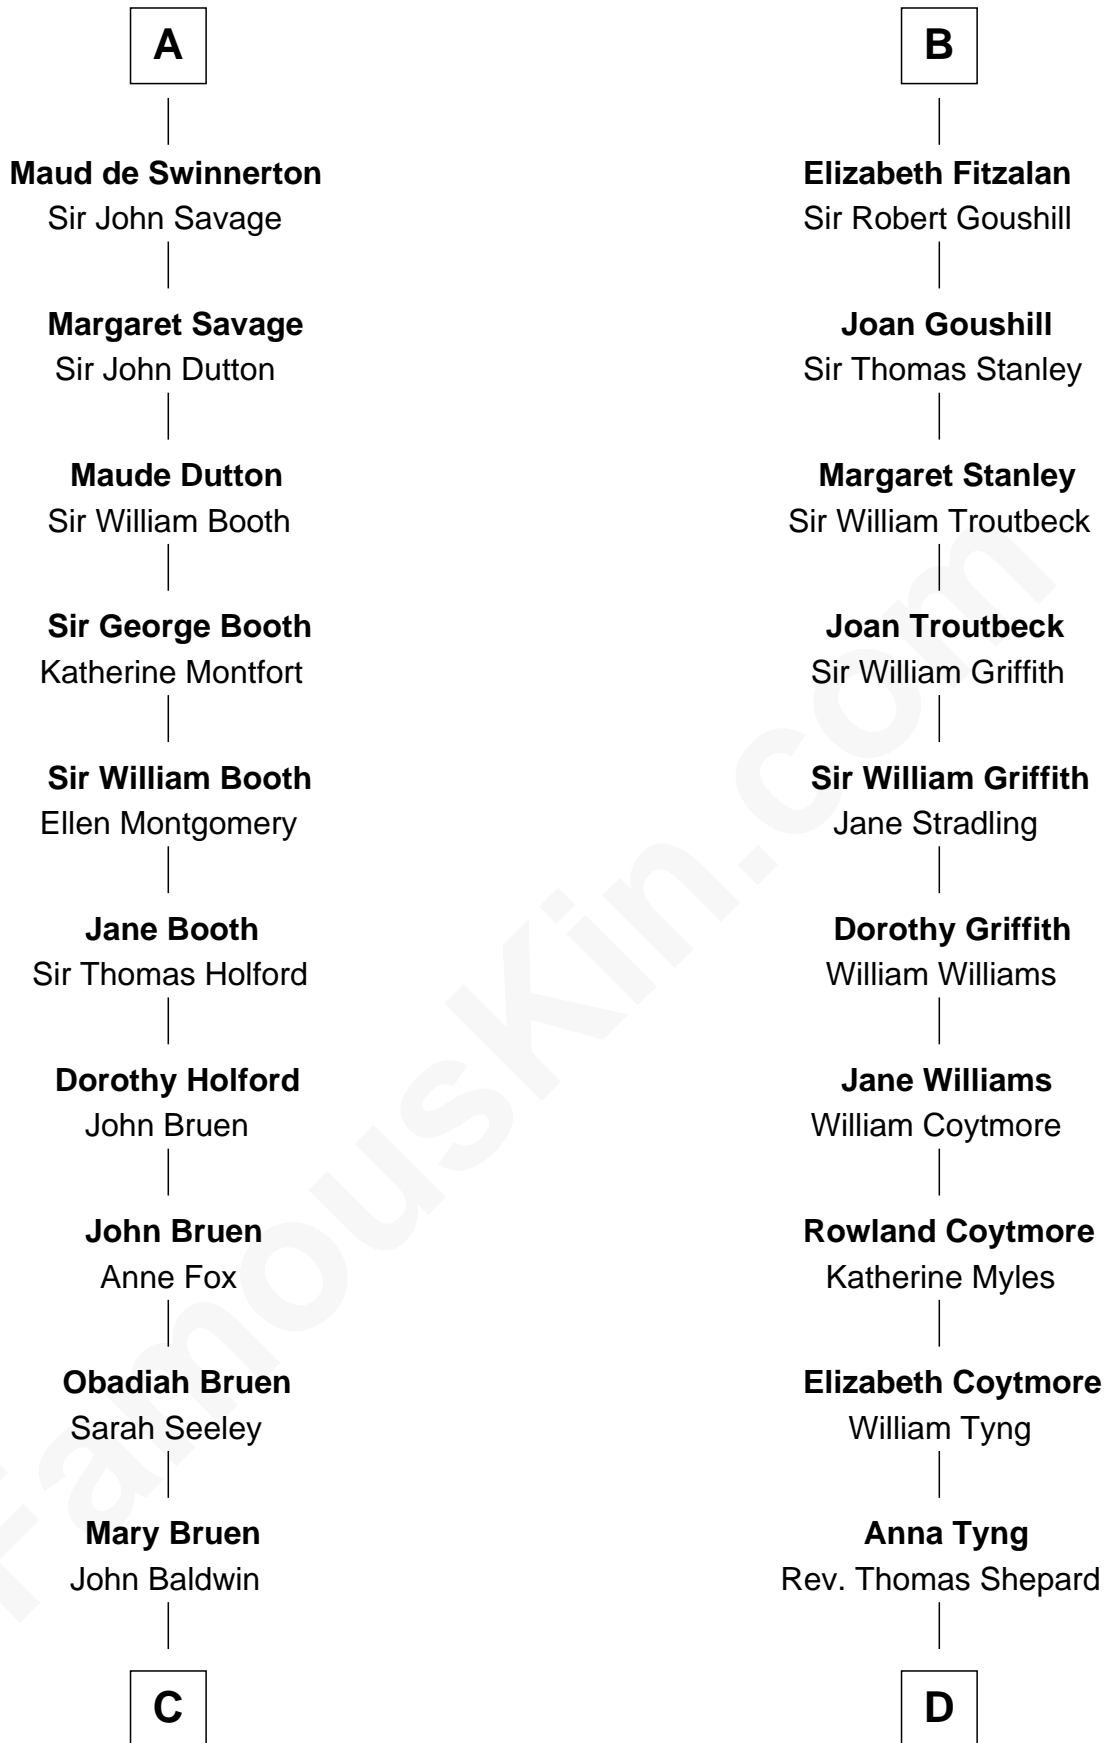

FamousKin.com Relationship Chart of

Abraham Baldwin

Signer of the U.S. Constitution

20th cousin 1 time removed of

John Quincy Adams

6th U.S. President

Saher de Quincy
Margaret de Beaumont

Sir Roger de Quincy

Helen of Galloway

Ellen de Quincy

Alan la Zouche

Sir Roger la Zouche

Ela Longespee

Sir Alan la Zouche

Eleanor de Segrave

Maude la Zouche

Margaret de Quincy

John de Lacy

Maud de Lacy

Sir Richard de Clare

Thomas de Clare

Juliana FitzMaurice

Margaret de Clare

Bartholomew de Badlesmere

Elizabeth de Badlesmere

Sir William de Bohun

Elizabeth de Bohun

Sir Richard Fitzalan

B

C

Abigail Baldwin

Samuel Baldwin