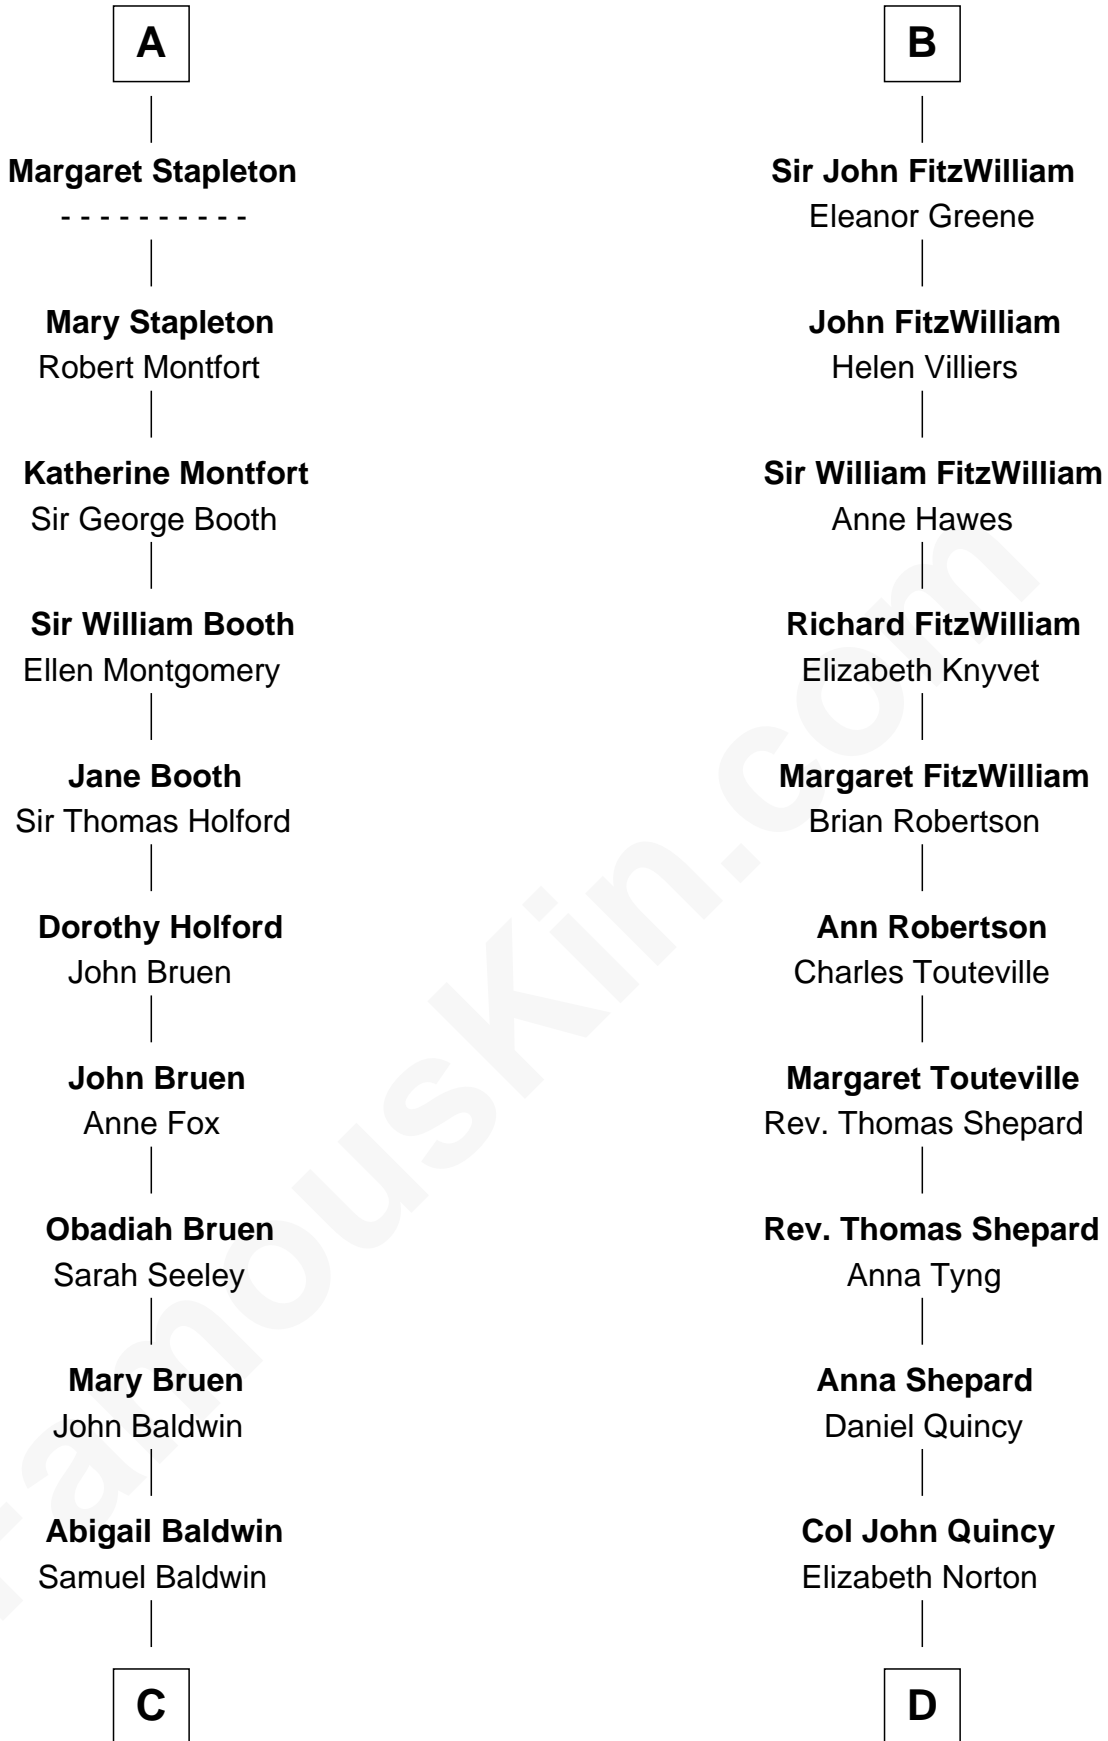

FamousKin.com Relationship Chart of

Abraham Baldwin

Signer of the U.S. Constitution

18th cousin 1 time removed of

Abigail (Smith) Adams

First Lady of President John Adams

John, King of England

with wife

not married

----- *De Warenne*

C

Timothy Baldwin
Bathsheba Stone

Michael Baldwin
Lucy Dudley

Abraham Baldwin
Signer of the U.S. Constitution

D

Elizabeth Quincy
Rev. William Smith